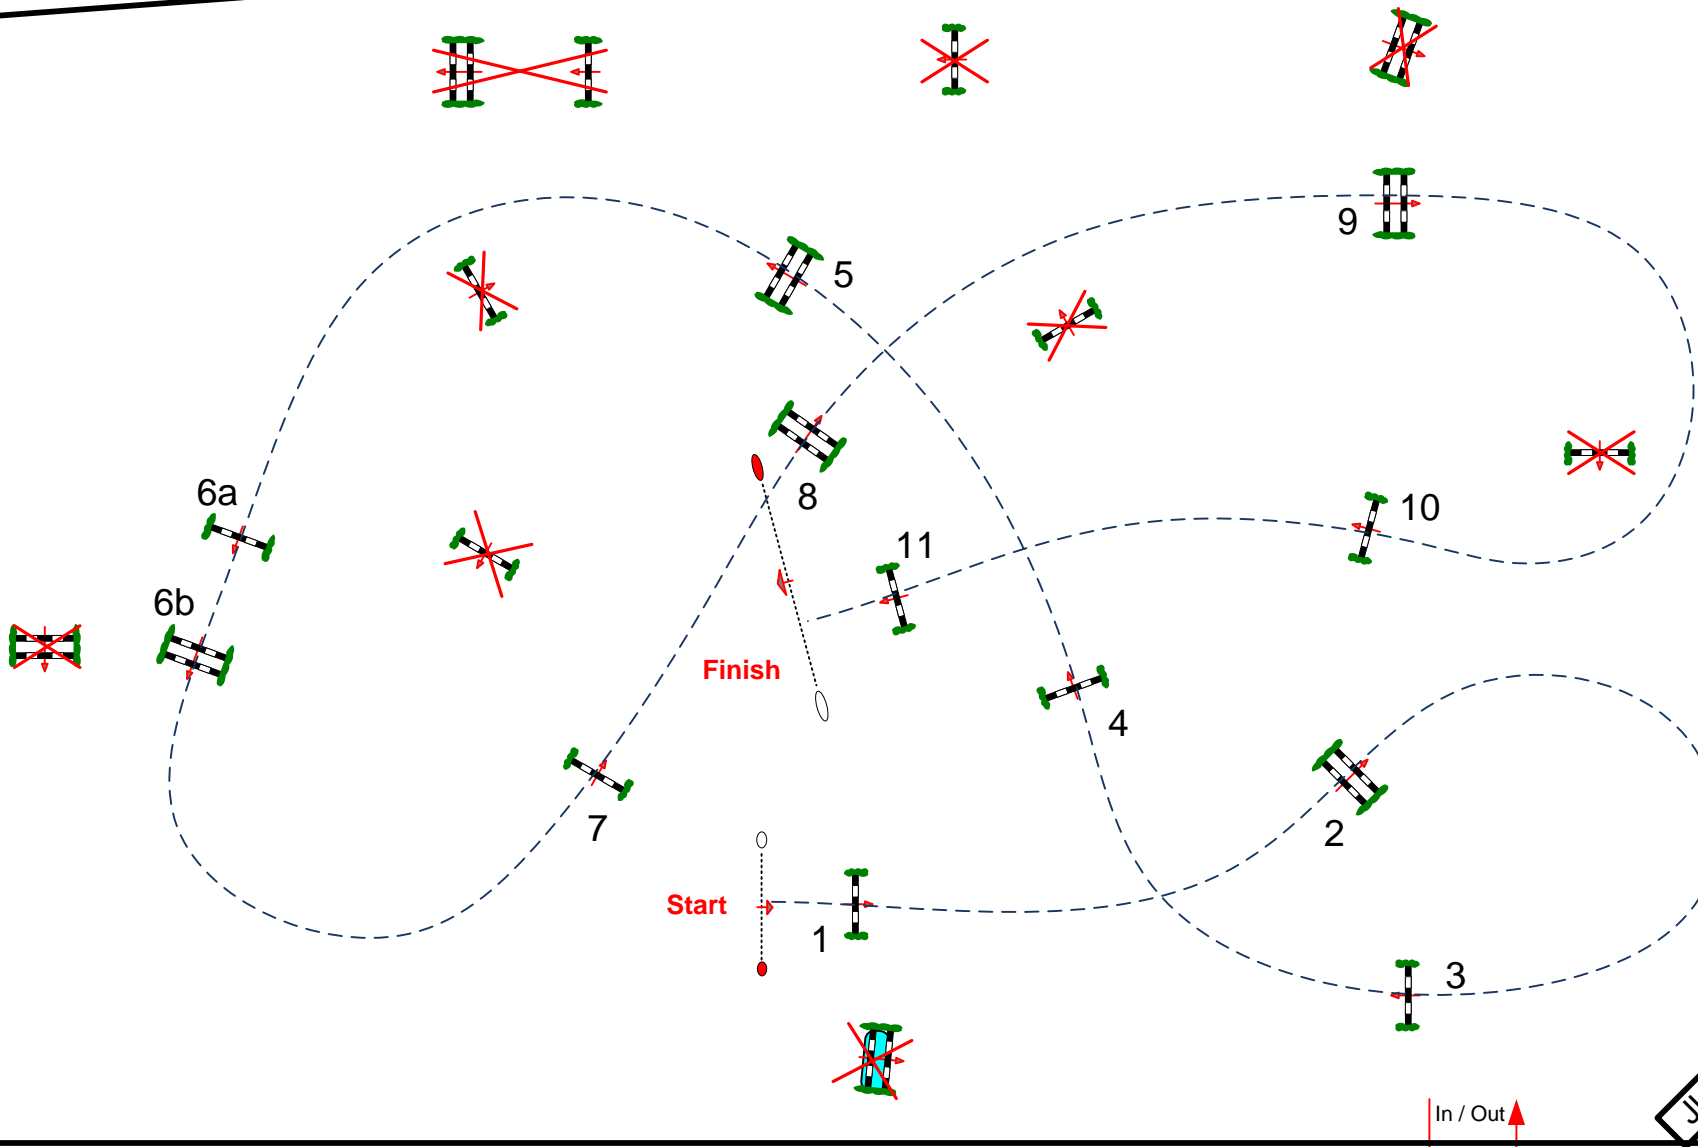

TOPS INTERNATIONAL ARENA

TOPS INTERNATIONAL ARENA
VALKENSWAARD

SUMMER Event 1 CSI5*-CSI2*-CSI1*-CSIYH

9-11 July 2021

Class No.: 23

CSI 1*

Competition against the clock

Saturday 10 July 2021

Start: 11:45

Table: A

National RG:

FEI RG / Art. 238.2.1

Height: 1,15 m

Speed: 350 m/min

Length: 450 m

Time allowed: 78 sec

Time limit: 156 sec

Obstacles: 11

Jumps: 12

Course Designer
Uliano Vezzani

vezzani.uliano@gmail.com

Assistants:

Frank van Humbeek (Bel)

Pier Francesco Bazzocchi (Ita)

Gaëlle Bostyn (Bel)

Cedric Mathienne (Bel)

&

Team