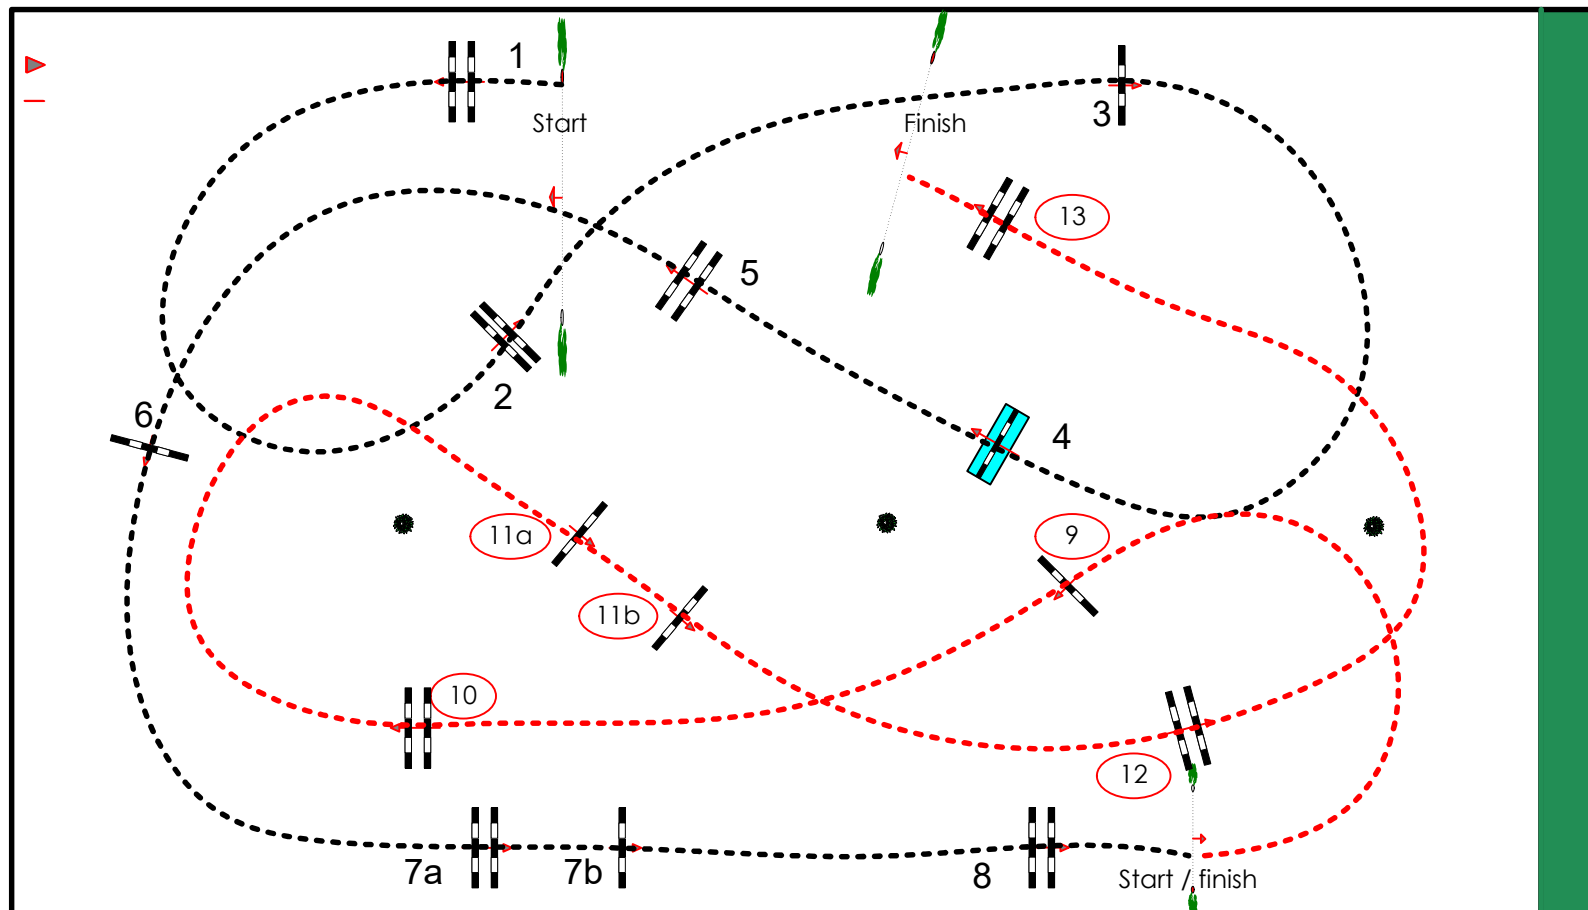

VALKENSWAARD CSI5*- CSI2*-CSIYH 1*9/11 JULY 2021

S12

CSI 2* 1,35 SMALL TOUR

TWO PHASES

FRIDAY 9 JULY 2021

START :15.45

Table: A
National RG:
FEI RG / Art. 274.1.5.3
Height: 1,35 m

Speed: 350 m/min
Length: 320 m
Time allowed: 55 sec
Time limit: 110 sec

Obstacles: 8
Efforts: 9
Penalty sec:
Closed combination:

2nd Phase: 9-10-11a 11b-12-13
Length: 250 m
Time allowed: 43 sec
Time limit: 86 sec

2nd Jump-off:
Length: 0 m
Time allowed: 0 sec
Time limit: 0 sec