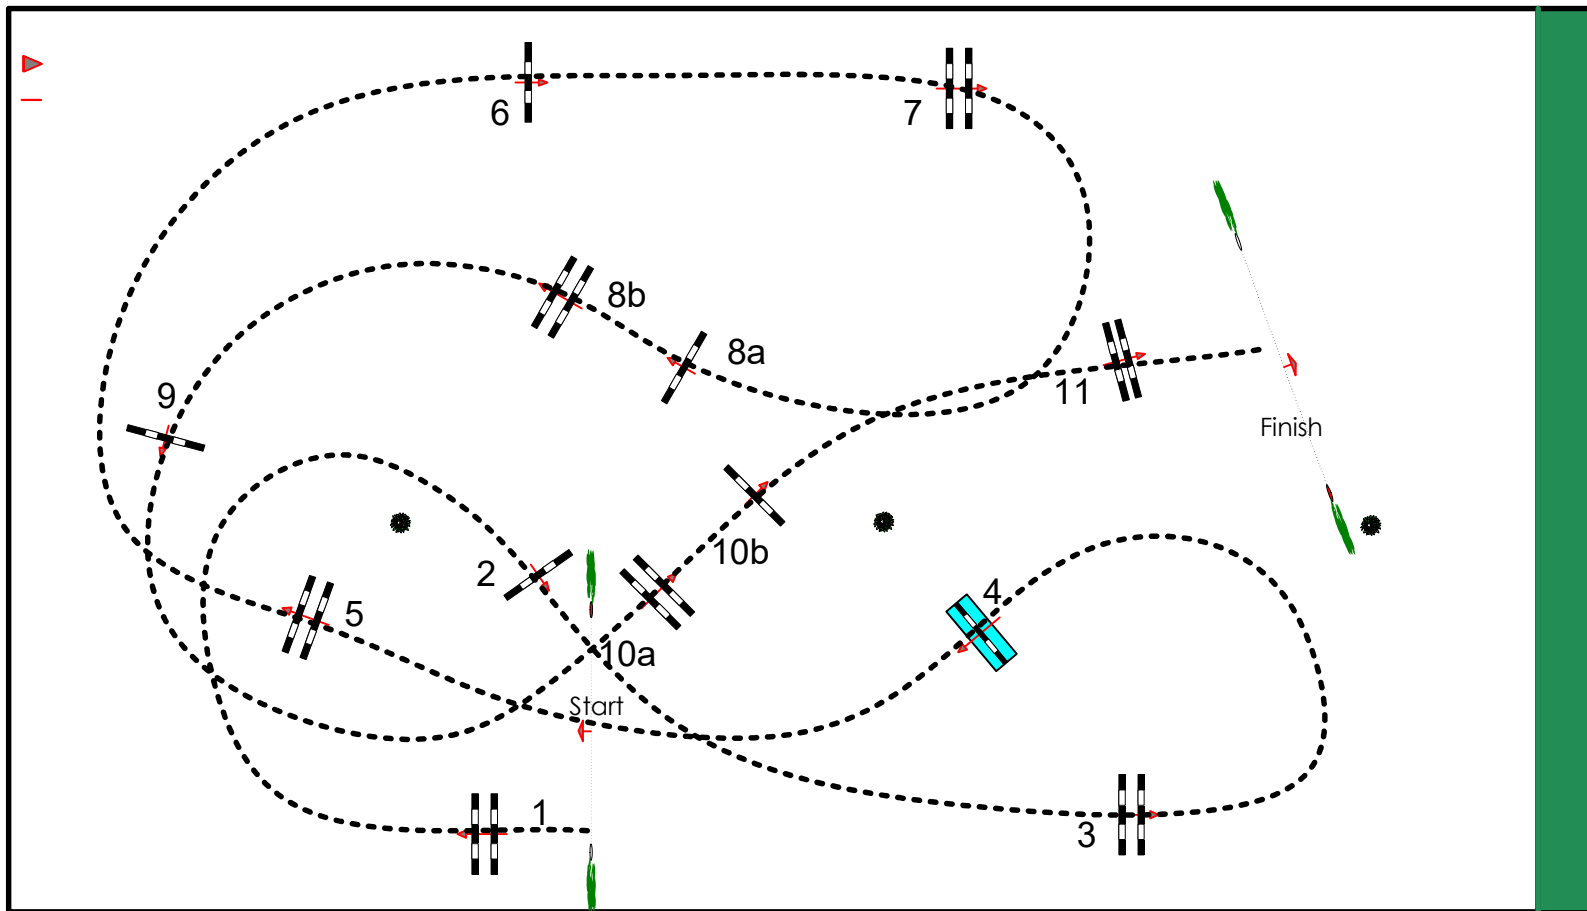

VALKENSWAARD CSI5*- CSI2*-CSIYH 1*9/11 JULY 2021

S 24

CSI 1* 1,35

AGAINST THE CLOCK

SATURDAY 10 JULY 2021

START : 12.25

Table: A
National RG:
FEI RG / Art. 238.2.1
Height: 1,35 m

Speed: 350 m/min
Length: 450 m
Time allowed: 78 sec
Time limit: 156 sec

Obstacles: 12
Efforts: 15
Penalty sec:
Closed combination:

00: 00
Length: 00 m
Time allowed: 0 sec
Time limit: 0 sec

2nd Jump-off:
Length: 0 m
Time allowed: 0 sec
Time limit: 0 sec

JURY