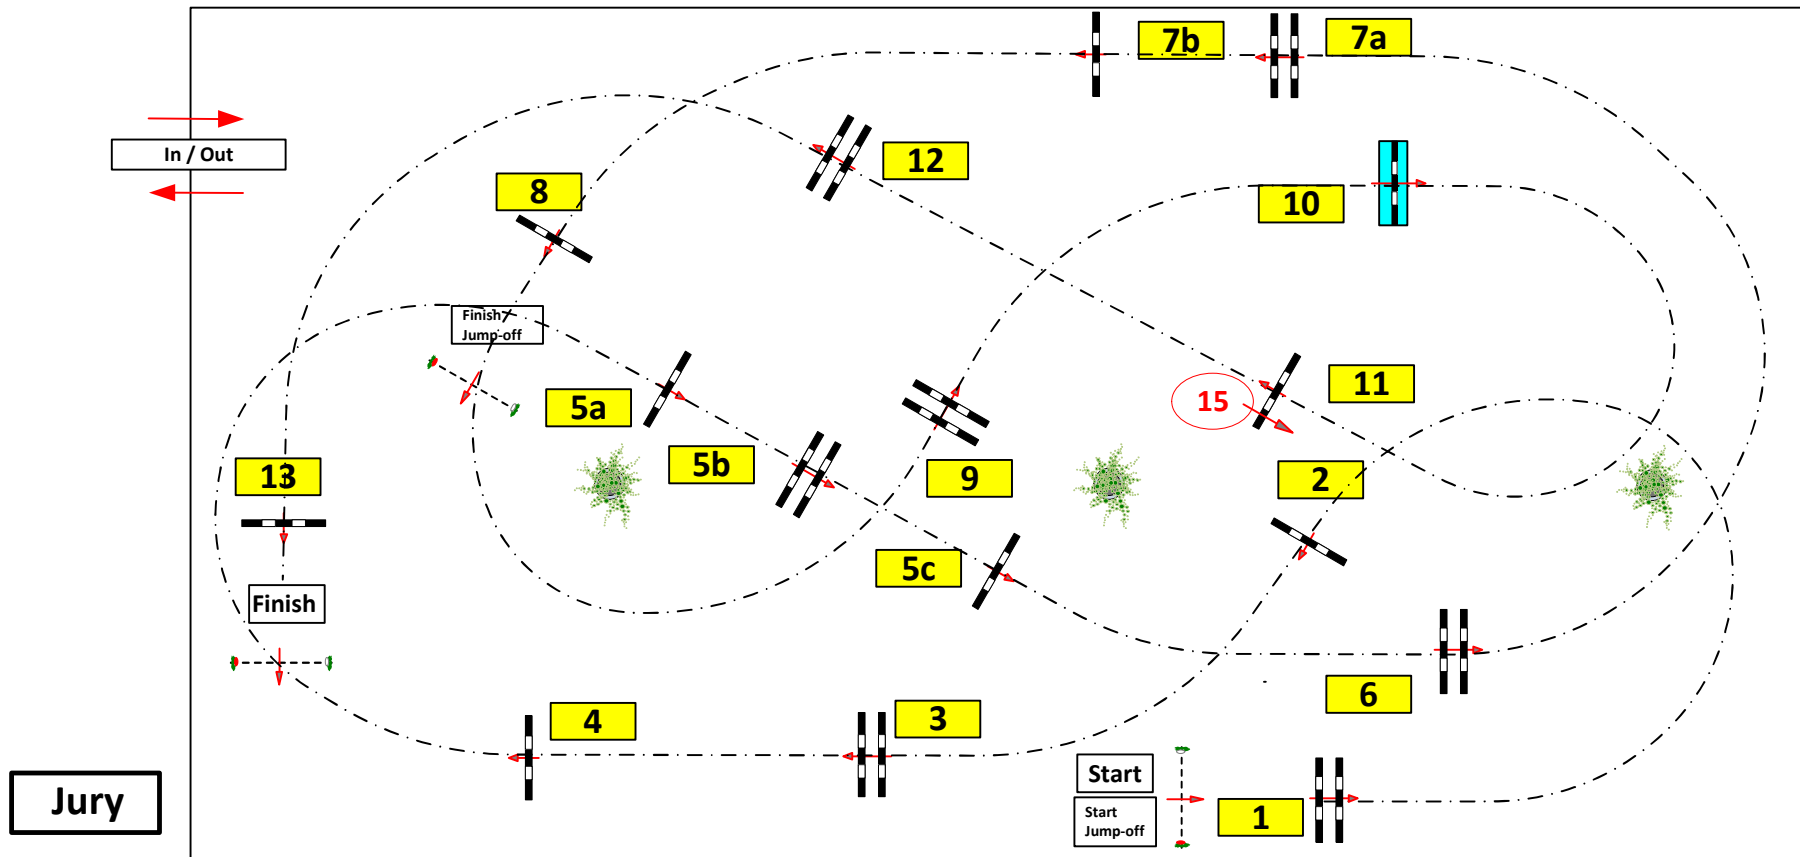

FEI RG / Art. 238.2.2+245.3

Height: 1,35 m

Speed: 350 m/min

Length: 510 m

Time allowed: 88 sec

Time limit: 176 sec

Obstacles: 13

Efforts: 16

Jump-off: **1-2-3-15-7a+7b-8**

Length: 320 m

Time allowed: 55 sec

Time limit: 110 sec

JO : 1-2-3-15-7a+7b-8