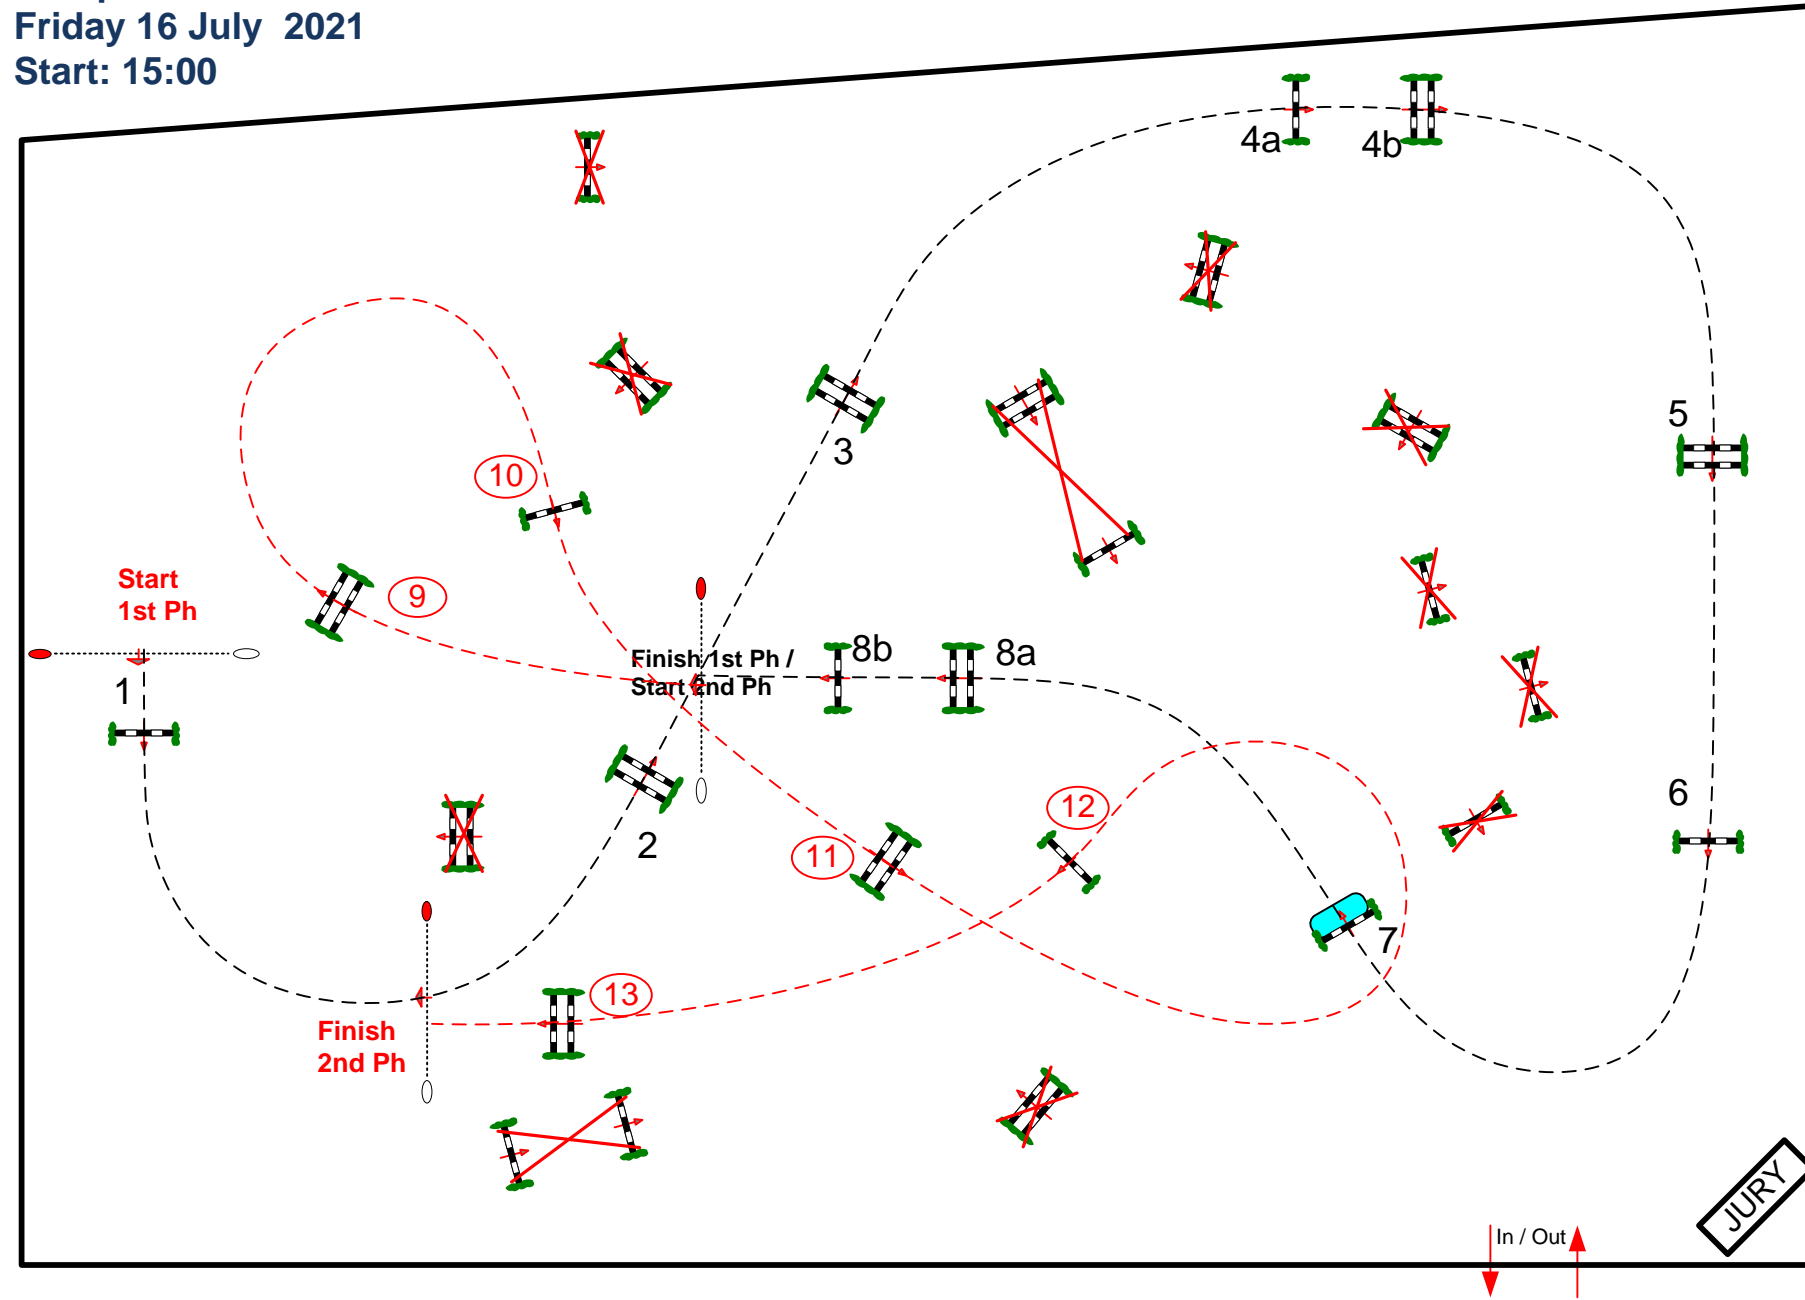

Start: 15:00

Table: A

National RG:

FEI RG / Art. 274.1.5.3

Height: 1,45 m

Speed: 350 m/min

Length: 310 m

Time allowed: 54 sec

Time limit: 108 sec

Obstacles: 8

Jumps: 10

2nd Phase:

9-10-11-12-13

Length: 230 m

Time allowed: 40 sec

Time limit: 80 sec