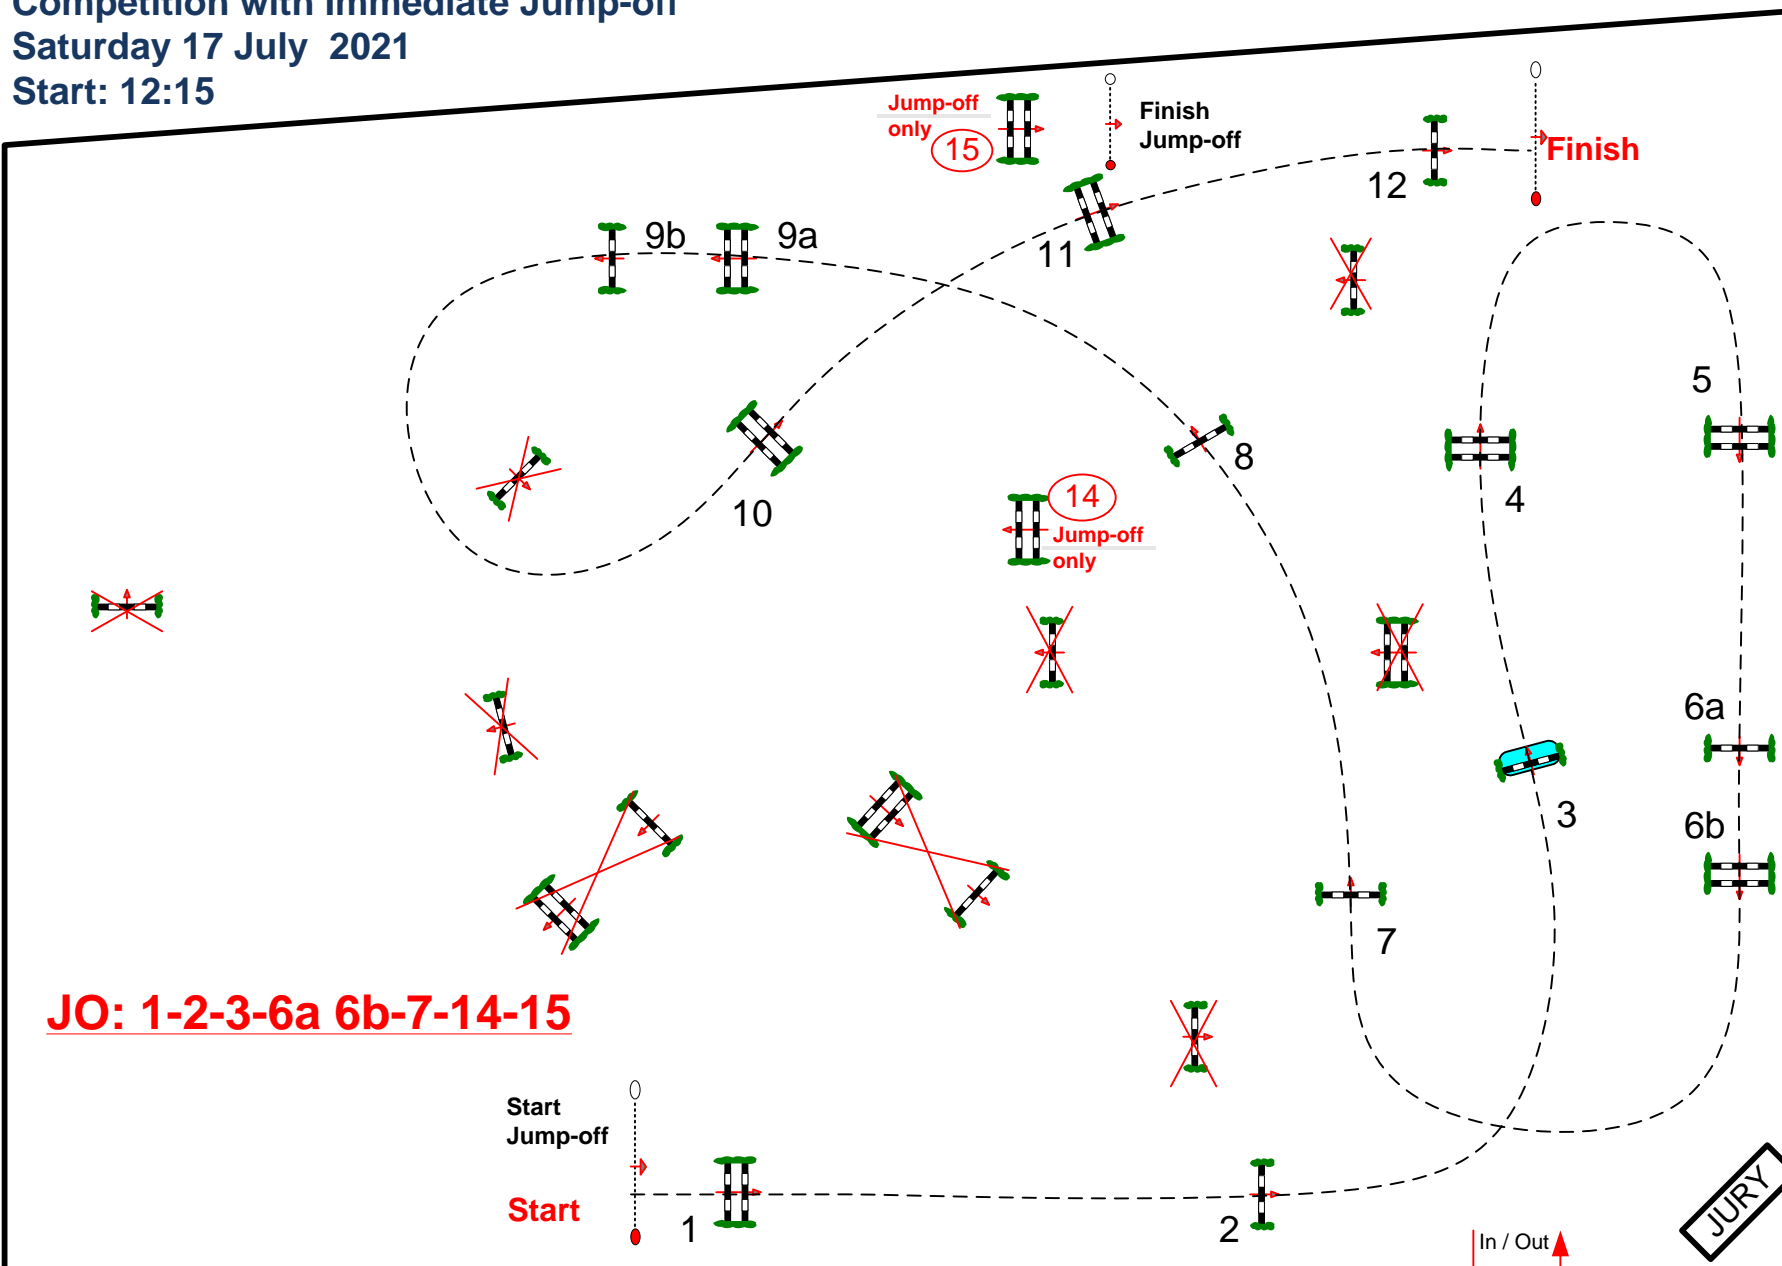

TOPS INTERNATIONAL ARENA

TOPS INTERNATIONAL ARENA
VALKENSWAARD

SUMMER Event 2: CSI4*-CSI2*-CSI1*-CSIYH

16-18 July 2021

Class No.: S22

CSI 1*

Competition with Immediate Jump-off

Saturday 17 July 2021

Start: 12:15

JO: 1-2-3-6a 6b-7-14-15

Table: A

National RG:

FEI RG / Art. 238.2.2 +
254.3

Height: 1,25 m

Speed: 350 m/min

Length: 450 m

Time allowed: 78 sec

Time limit: 156 sec

Obstacles: 12

Jumps: 14

1st Jump-off:

1-2-3-6a 6b-7-14-15

Length: 290 m

Time allowed: 50 sec