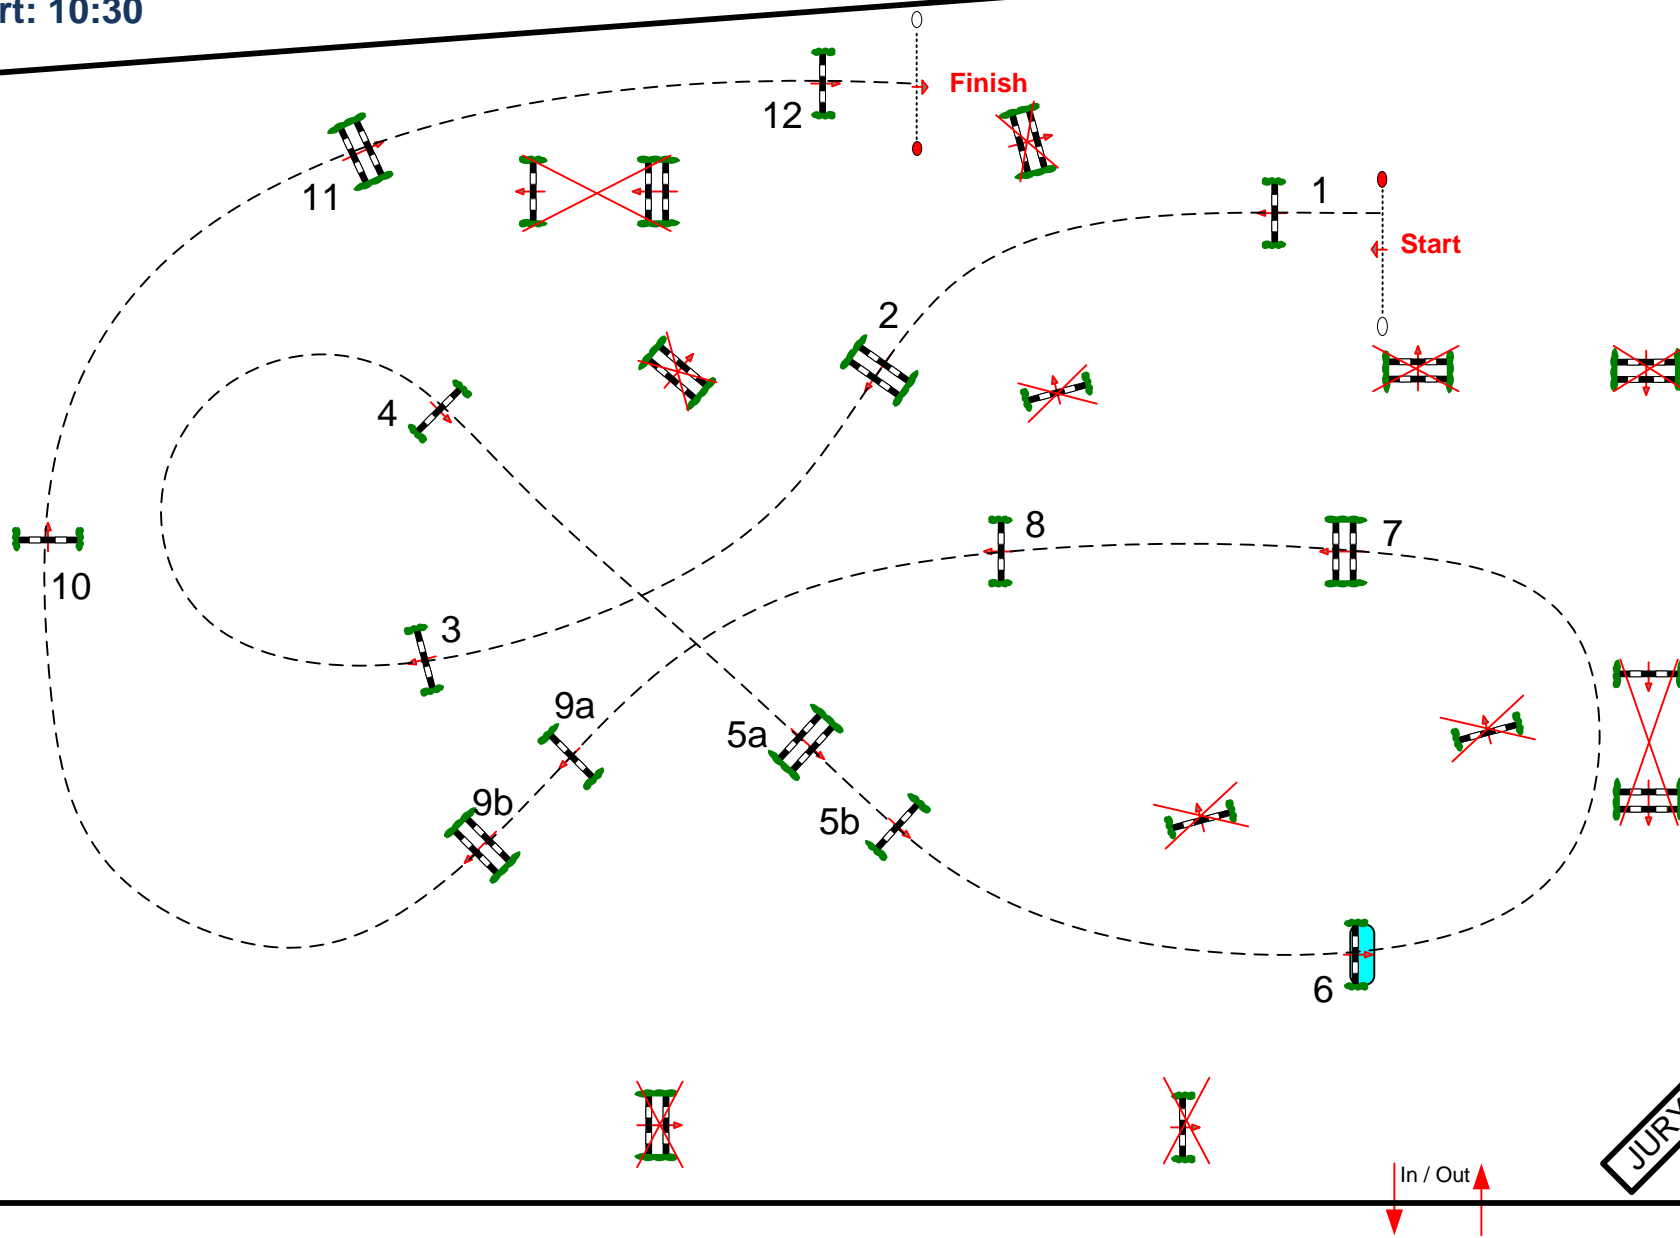

Start: 10:30

Table: A
National RG:
FEI RG / Art. 238.2.1
Height: 1,35 m

Speed: 350 m/min

Length: 440 m

Time allowed: 76 sec

Time limit: 152 sec

Obstacles: 12

Jumps: 14