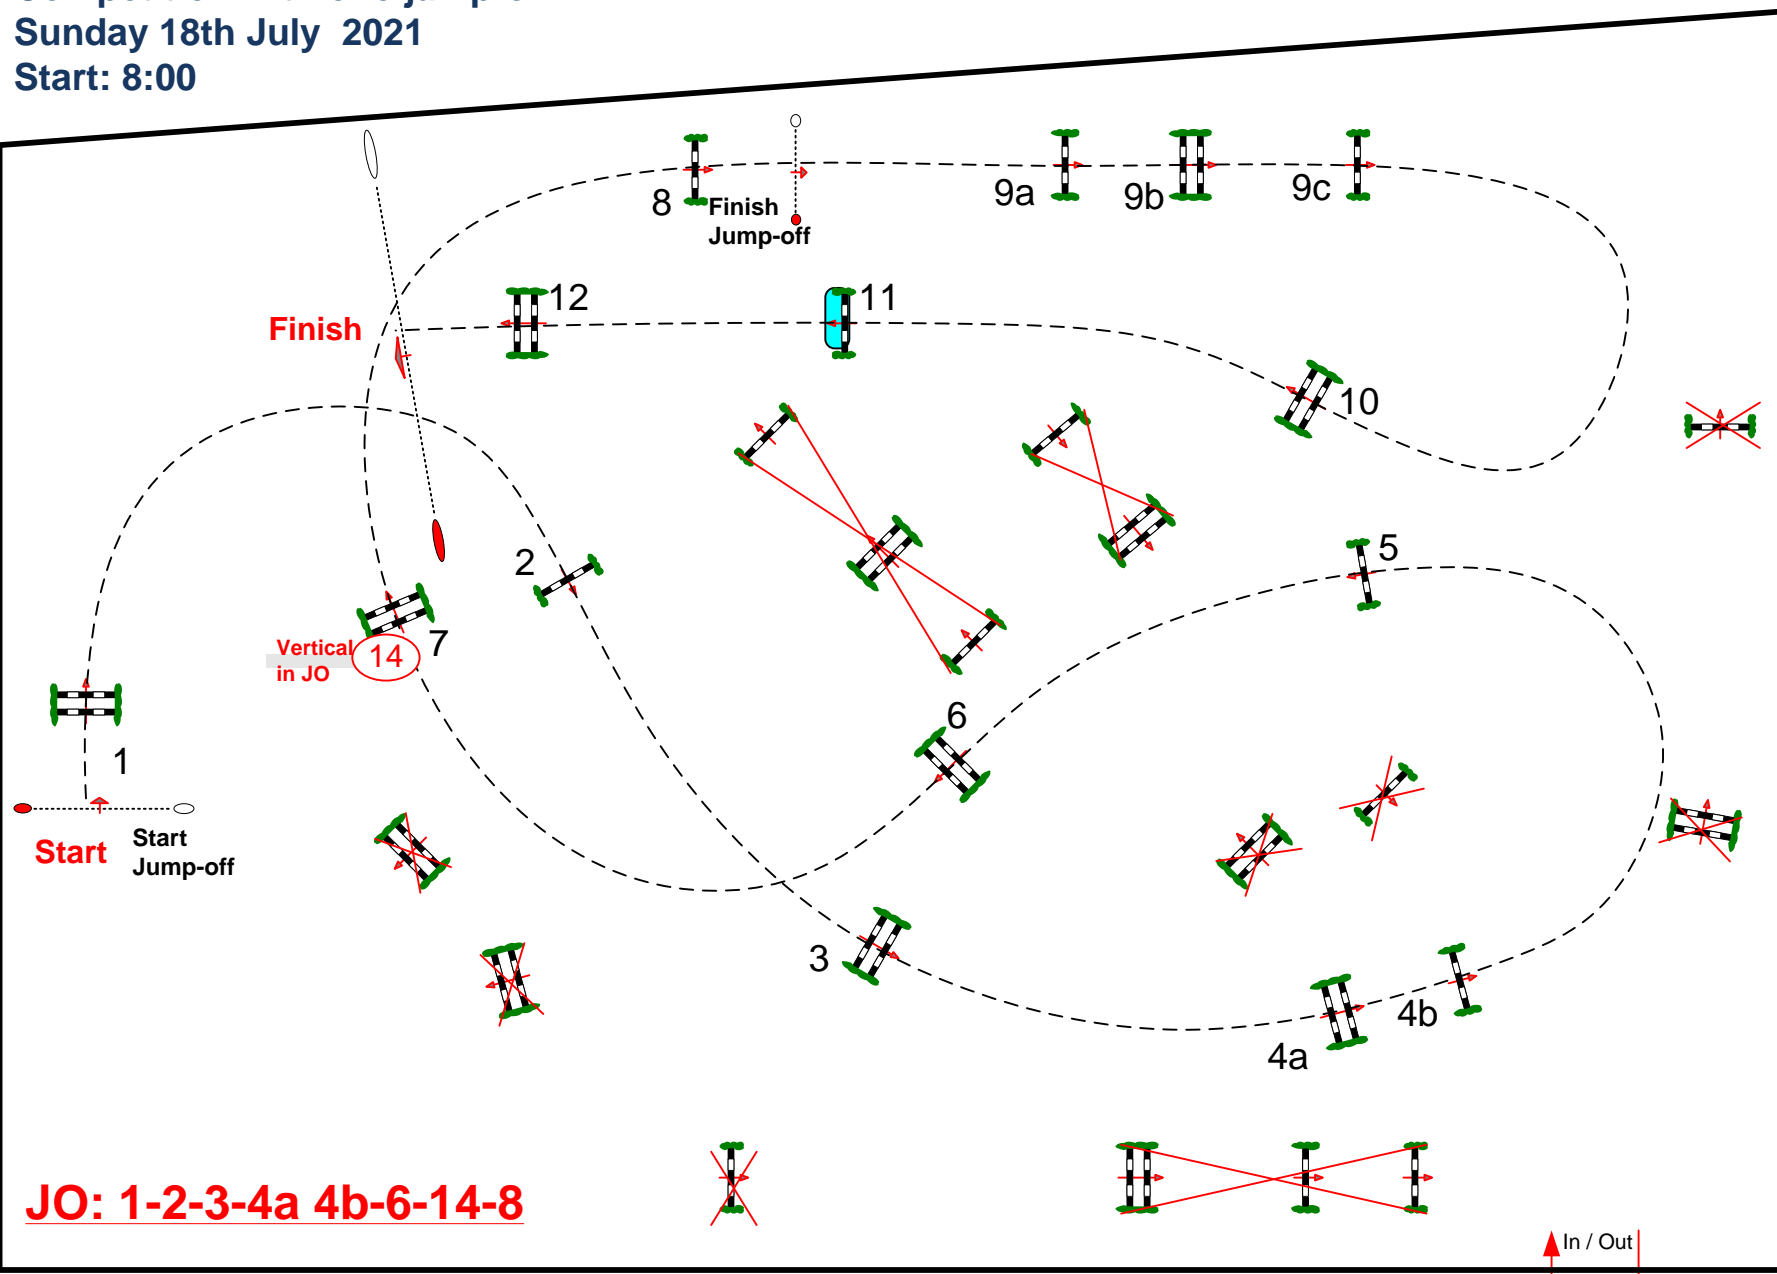

TOPS INTERNATIONAL ARENA

TOPS INTERNATIONAL ARENA
VALKENSWAARD

SUMMER Event 2: CSI4*-CSI2*-CSI1*-CSIYH

16-18 July 2021

Class No.: S25

CSI 1* Grand Pix

Competition with one jump-off

Sunday 18th July 2021

Start: 8:00

Table: A
National RG:
FEI RG / Art. 238.2.2
Height: 1,35 m

Speed: 375 m/min

Length: 465 m
Time allowed: 75 sec
Time limit: 150 sec

Obstacles: 12
Jumps: 15

1st Jump-off:
1-2-3-4a 4b-6-14-8
Length: 300 m
Time allowed: 48 sec
Time limit: 96 sec

Course Designer
Uliano Vezzani

vezzani.uliano@gmail.com

Assistants:

Frank van Humbeek (Bel)
Marc Debaere (Ukr)
Gaelle Bostyn (Bel)
Cedric Mathienne (Bel)
&
Team

JO: 1-2-3-4a 4b-6-14-8

In / Out