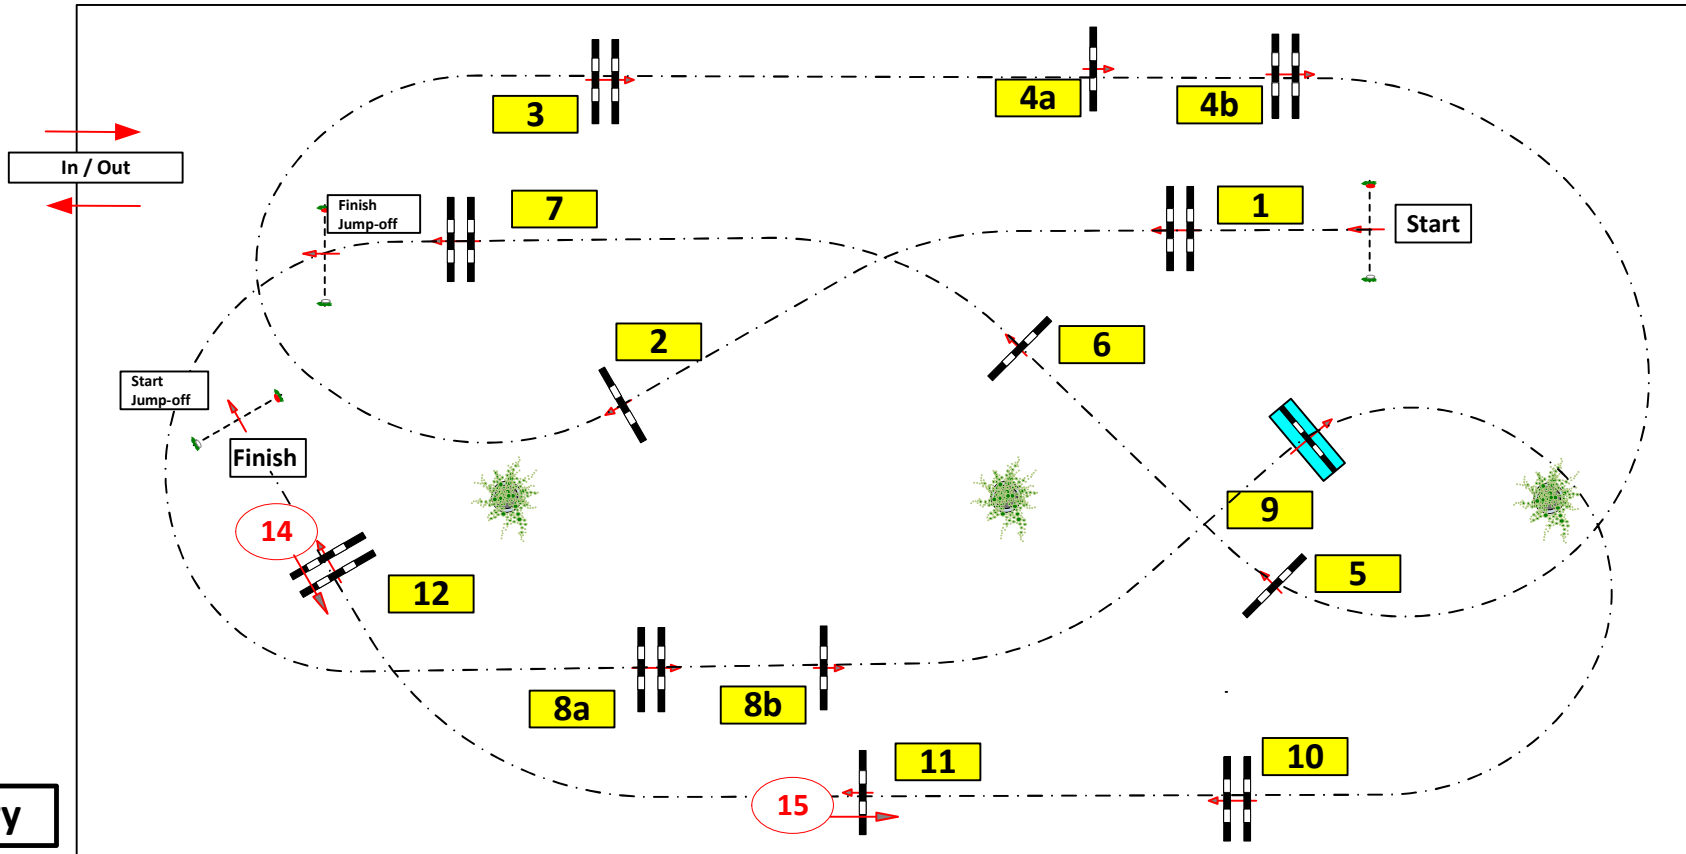

TOPS INTERNATIONAL ARENA

Summer Event CSI Valkenswaard (NED)

Class No.: 27

CSI 1*

Competition with one jump-off

zondag 18 juli 2021

Table: A
 National RG:
 FEI RG / Art. 238.2.2
 Height: 1,15 m

Speed: 350 m/min
 Length: 485 m
 Time allowed: 84 sec
 Time limit: 168 sec

Obstacles: 12
 Efforts: 14

Jump-off: **14-15-2-3-4a+4b-6-7**
 Length: 320 m
 Time allowed: 55 sec
 Time limit: 110 sec

JO : 14-15-2-3-4a+4b-6-7