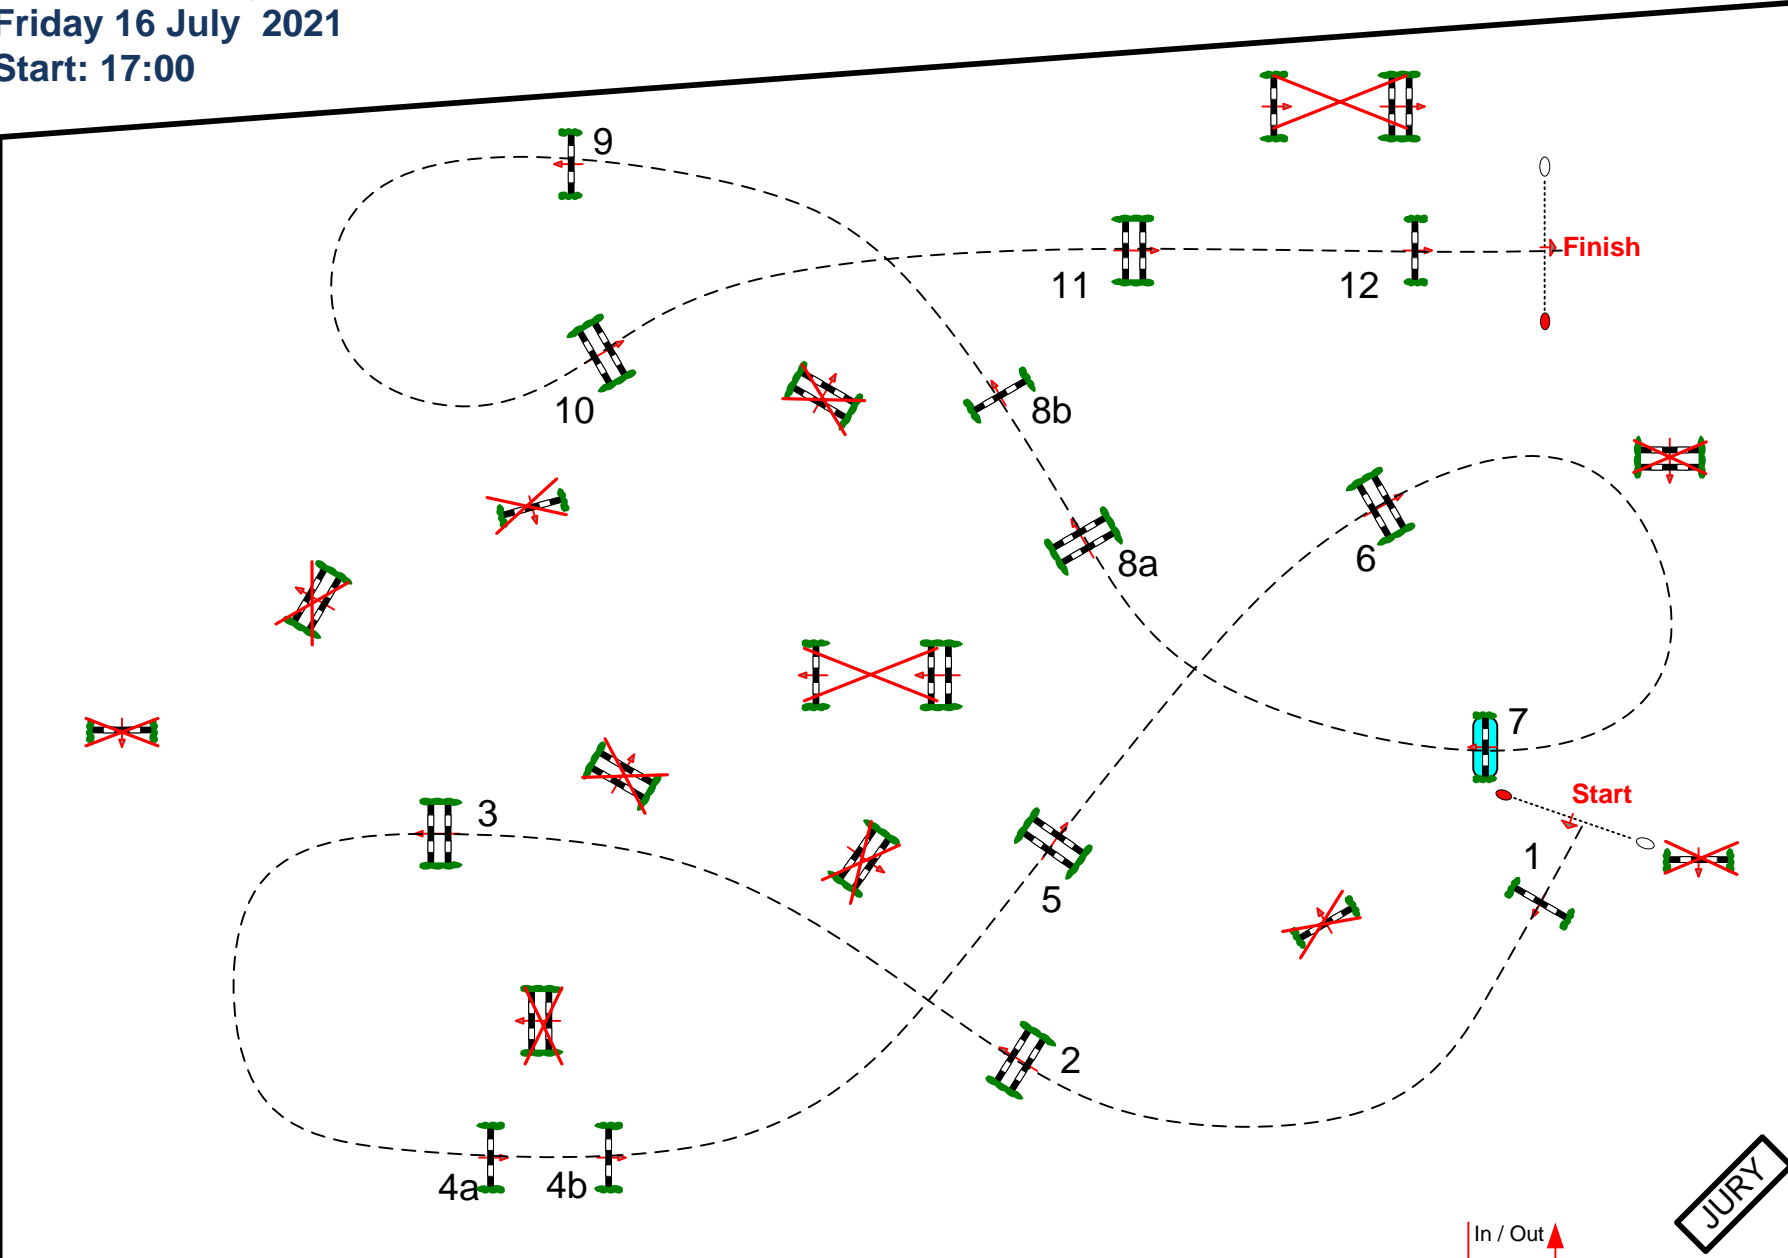

Start: 17:00

Table: A

National RG:

FEI RG / Art. 238.2.1

Height: 1,50 m

Speed: 350 m/min

Length: 450 m

Time allowed: 78 sec

Time limit: 156 sec

Obstacles: 12

Jumps: 14

Course Designer
Uliano Vezzani

vezzani.uliano@gmail.com

Assistants:

Frank van Humbeek (Bel)

Gaëlle Bostyn (Bel)