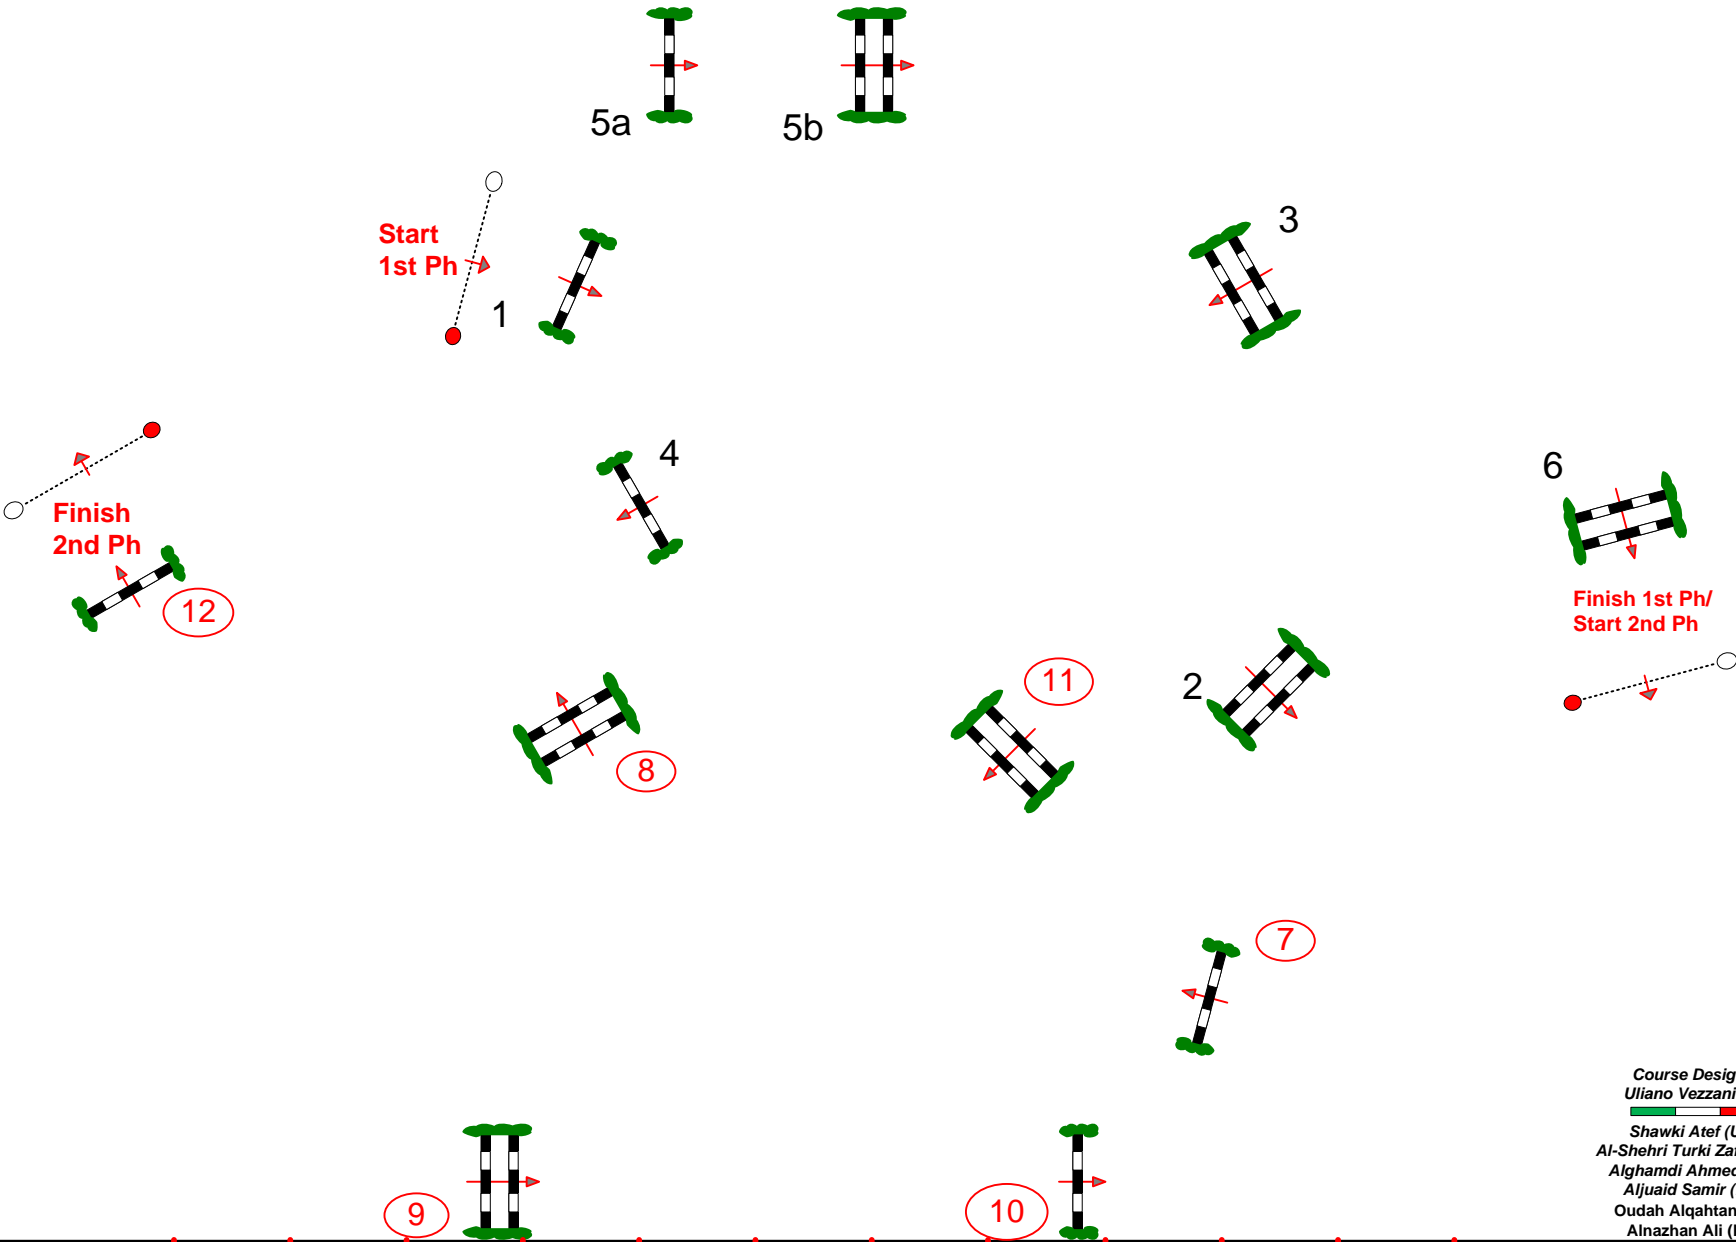

CSI 1* / CSI 4*W - RIYADH

8-11 December 2021

Class No.: 1 **CSI1*** **Competition in two Phases Special** **Thursday 9th December 2021** **Start: 10:00**

15 20 25 30 35 40 45 50 55 60 65 70

Table: A
National RG:
FEI RG / Art. 274.2.5
Height: 1,15 m

Speed: 350 m/min
Length: 250 m
Time allowed:
43 sec
Time limit: 86 sec

Obstacles:
Efforts:
Penalty sec
Closed combination:

2nd Phase:
7-8-9-10-11-12
Length: 250 m
Time allowed:
43 sec
Time limit: 86 sec

2nd Jump-off:
Length: 0 m
Time allowed:
0 sec
Time limit: 0 sec

Course Designer
Uliano Vezzani (Ita)
Shawki Atef (Uae)
Al-Shehri Turki Zafer /Ksa)
Alghamdi Ahmed (Ksa)
Aljuaid Samir (Ksa)
Oudah Alqahatani (Ksa)
Alnazhan Ali (Ksa)