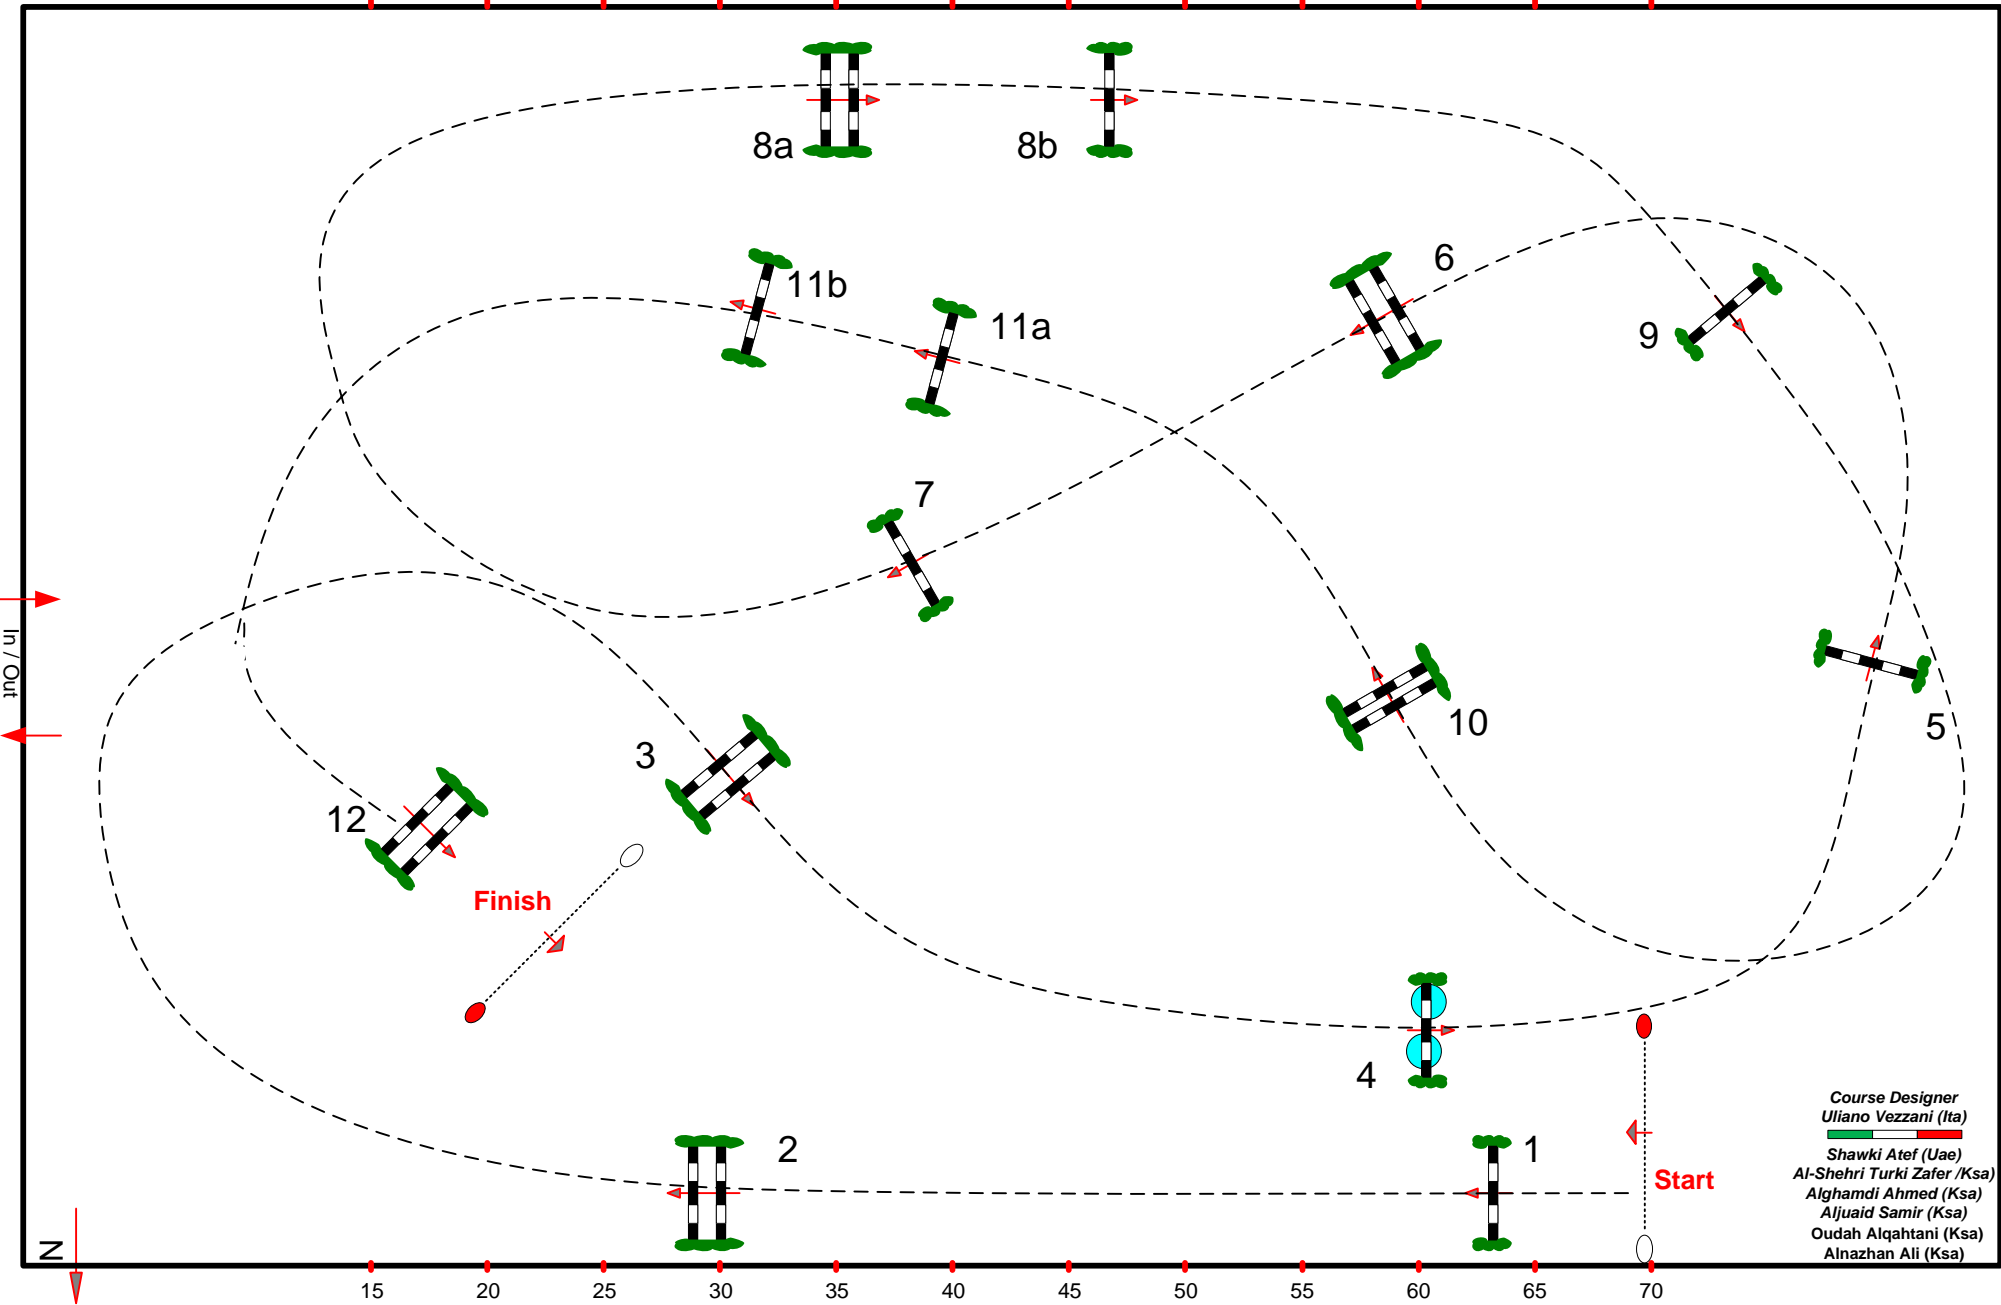

CSI 1* / CSI 4*W - RIYADH

8-11 December 2021

Class No.: 4 **CSI4*** **Competition against the clock** **Thursday 9th December 2021** **Start: 19:00**

15 20 25 30 35 40 45 50 55 60 65 70

Table: A
 National RG:
 FEI RG / Art. 238.2.1
 Height: 1,50 m

Speed: 375 m/min
 Length: 460 m
 Time allowed:
 74 sec
 Time limit: 148 sec

Obstacles: 12
 Efforts: 14
 Penalty sec
 Closed combination:

Length: 0 m
 Time allowed:
 0 sec
 Time limit: 0 sec

2nd Jump-off:
 Length: 0 m
 Time allowed:
 0 sec
 Time limit: 0 sec