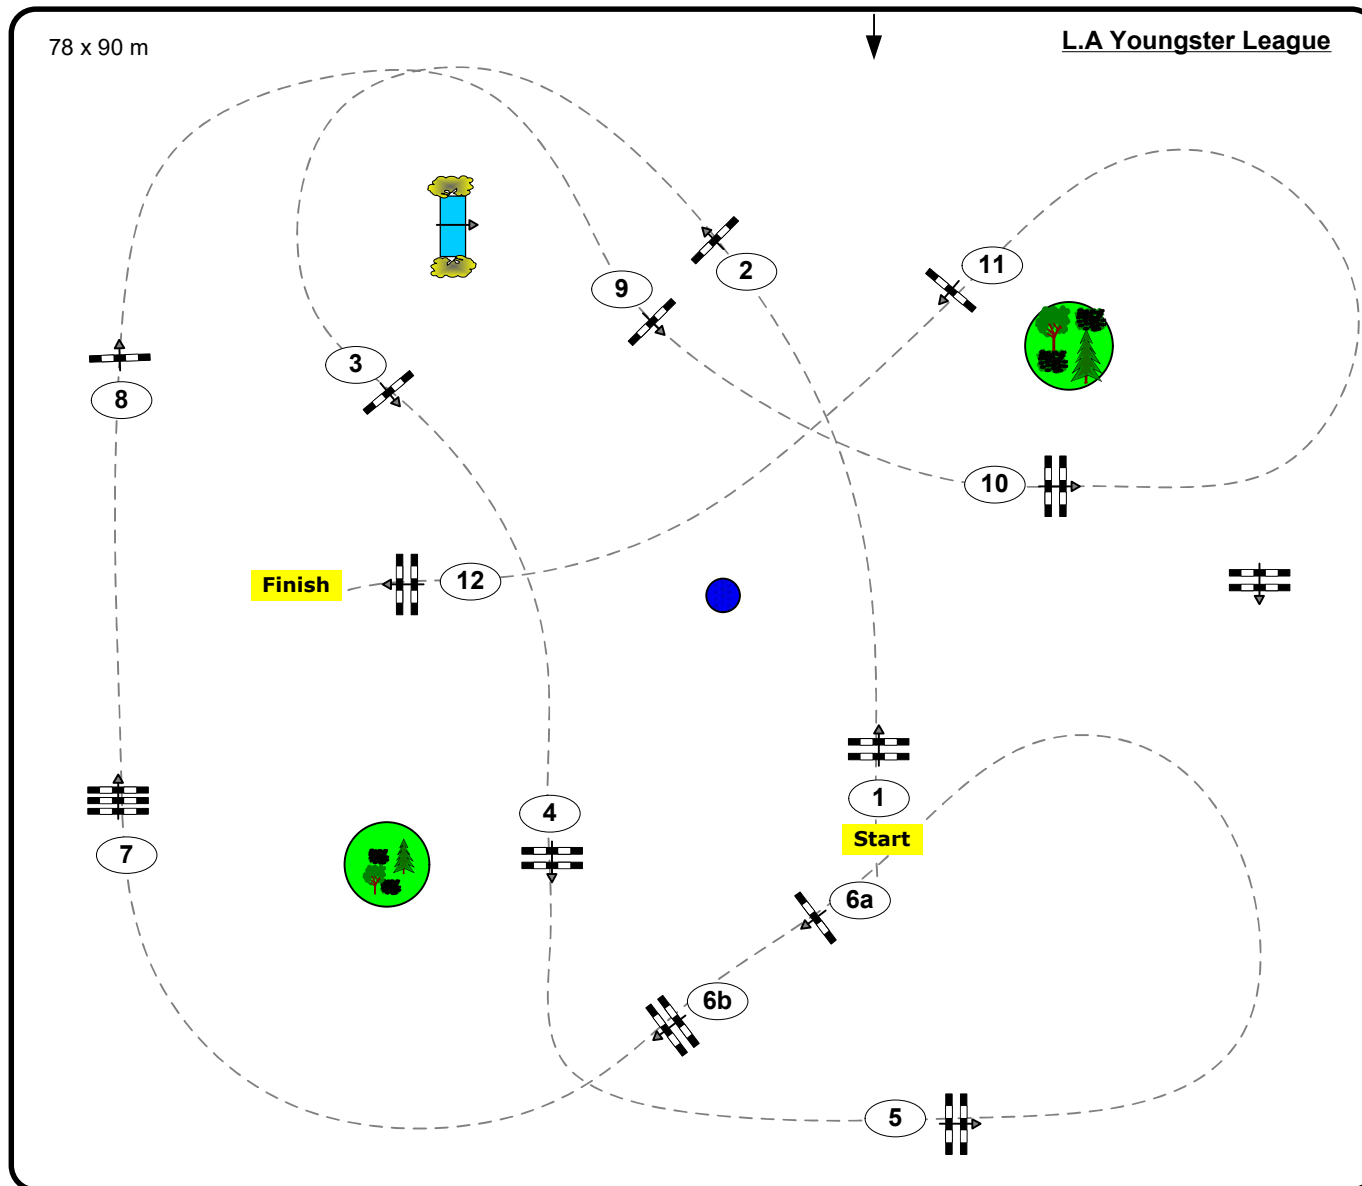

CSI2* CSI YH1* Lake Arena WR.Neustadt

The Equestrian Summer Circuit 2021 Week I

Class No.: 2

Youngster Tour 6y.

Competition not against the clock

Table: A

National RG:

FEI RG / Art. 238.1.1

Height: 1,25 m

Speed: 350 m/min

Length: 490 m

Time allowed: 84 sec

Time limit: 168 sec

Obstacles: 12

Efforts: 13

IsiGrade
Jumps by Rothenberger