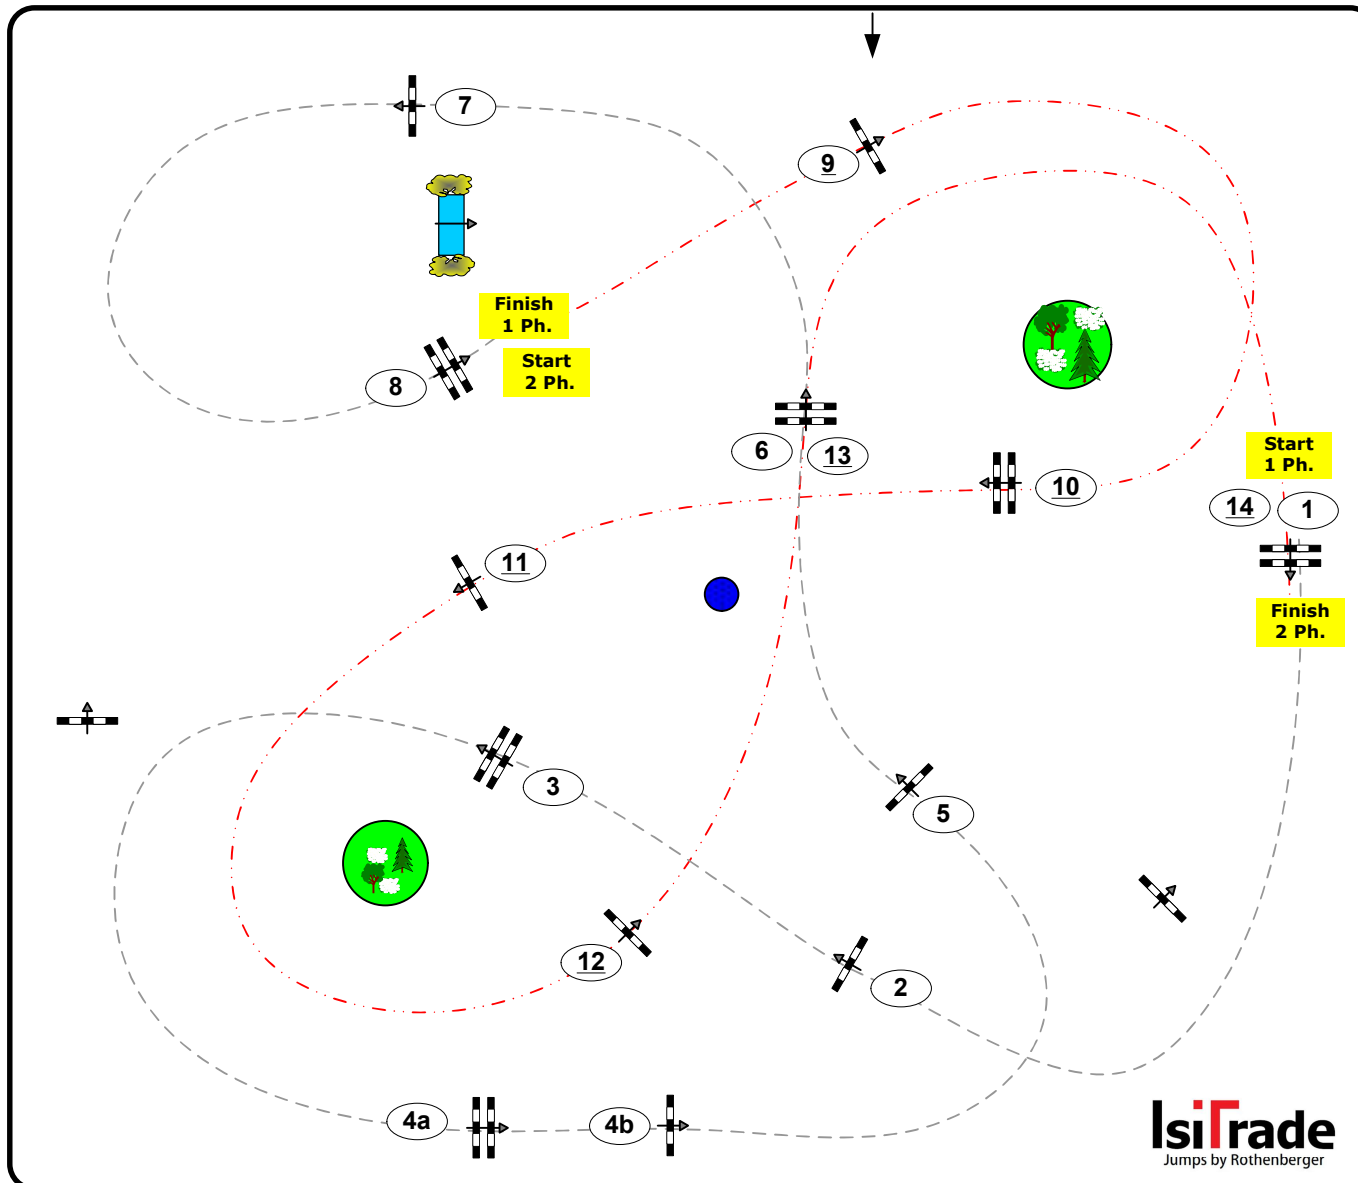

## The Equestrian Summer Circuit 2021 Week I

Class No.: 9

Elite I Tour

Competition in two Phases

Table: A

National RG:

FEI RG / Art. 274.1.5.3

Height: 1,10 m

Speed: 350 m/min

Length: 380 m

Time allowed: 66 sec

Time limit: 132 sec

Obstacles: 8

Efforts: 9

2nd Phase:

**9-10-11-12-13-14**

Length: 290 m

Time allowed: 50 sec

Time limit: 100 sec

Course Design:

*Brandstätter Markus (AUT)*

*Franz Madl (AUT)*

**IsiGrade**  
Jumps by Rothenberger