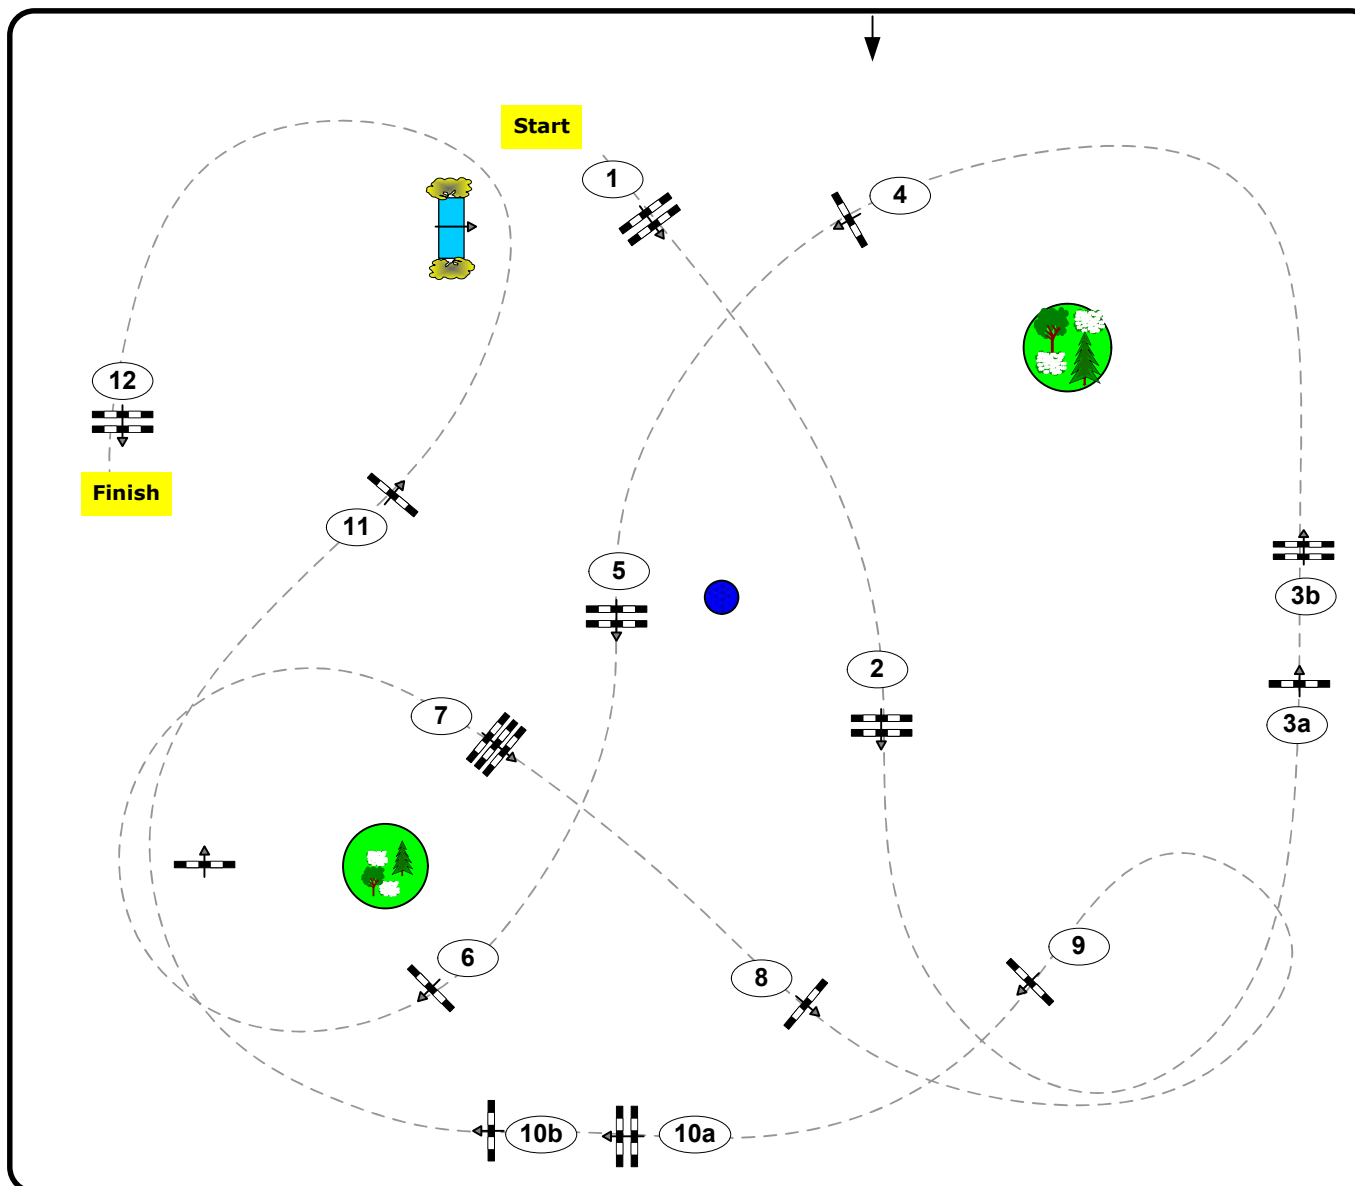

CSI2* CSI YH1* Lake Arena WR.Neustadt

The Equestrian Summer Circuit 2021 Week I

Class No.: 10

Premium Tour

Competition against the clock

Table: A

National RG:

FEI RG / Art. 238.2.1

Height: 1,30 m

Speed: 350 m/min

Length: 480 m

Time allowed: 83 sec

Time limit: 166 sec

Obstacles: 12

Efforts: 14

IsiGrade
Jumps by Rothenberger

Course Design:

Brandstätter Markus (AUT)

Franz Madl (AUT)