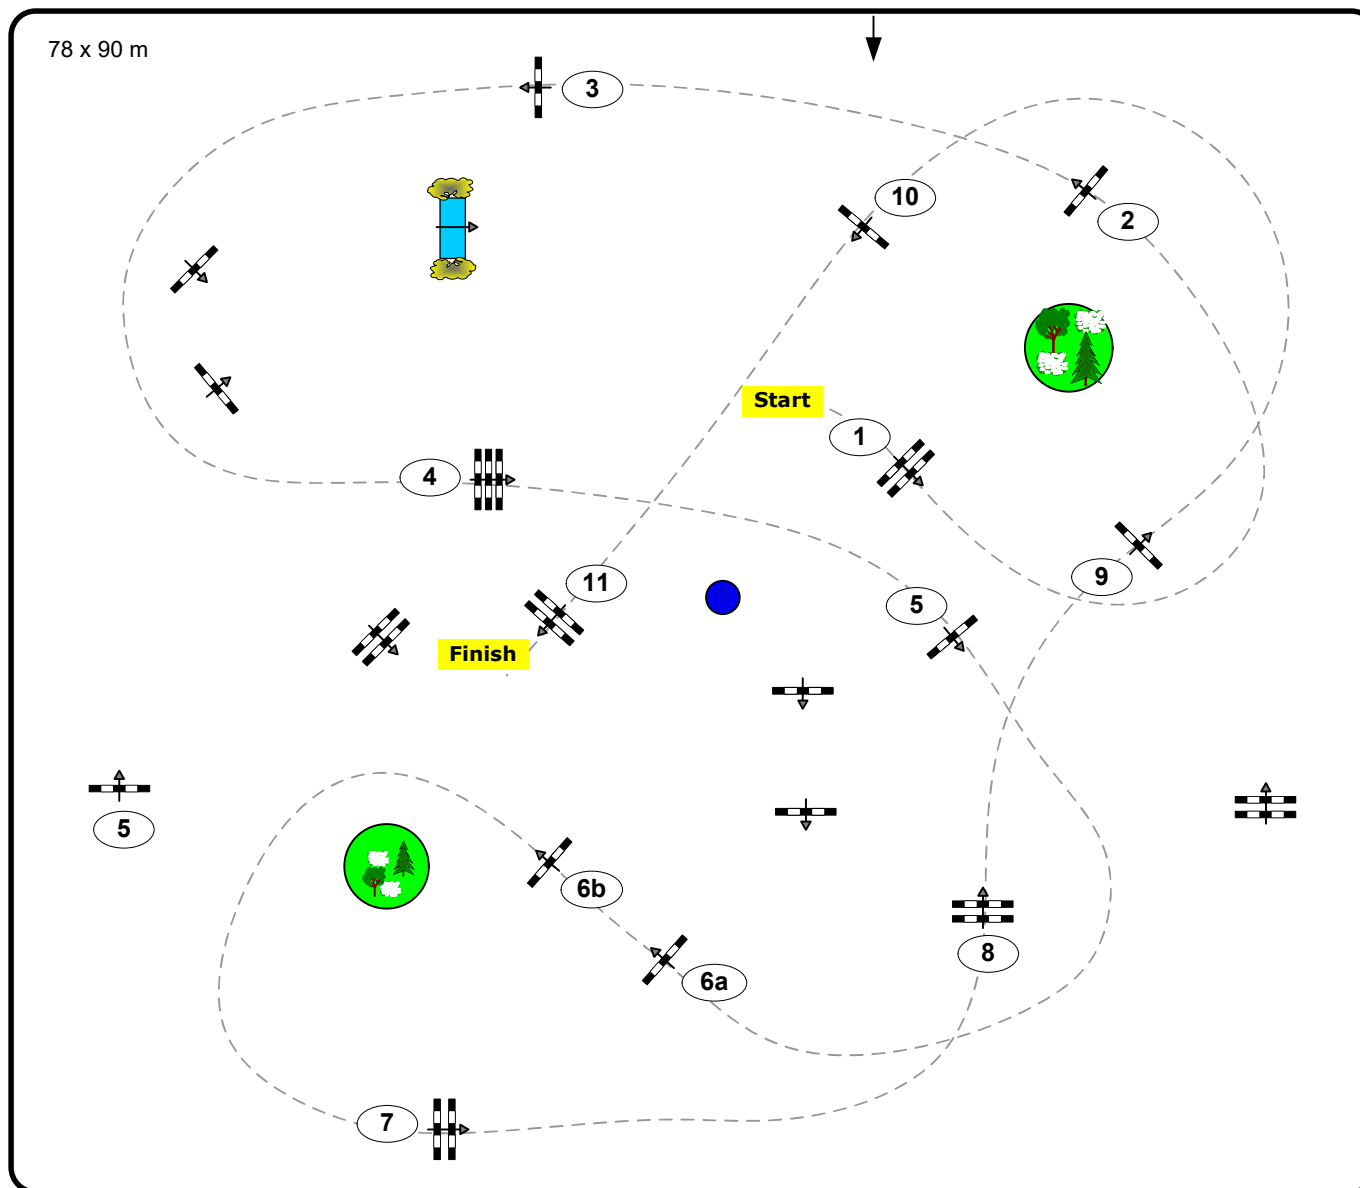

CSI2* CSI YH1* Lake Arena WR.Neustadt

The Equestrian Summer Circuit 2021 Week I

Class No.: 11

Elite I Tour

Competition against the clock

Table: A

National RG:

FEI RG / Art. 238.2.1

Height: 1,10 m

Speed: 350 m/min

Length: 470 m

Time allowed: 81 sec

Time limit: 162 sec

Obstacles: 11

Efforts: 12

IsiGrade
Jumps by Rothenberger