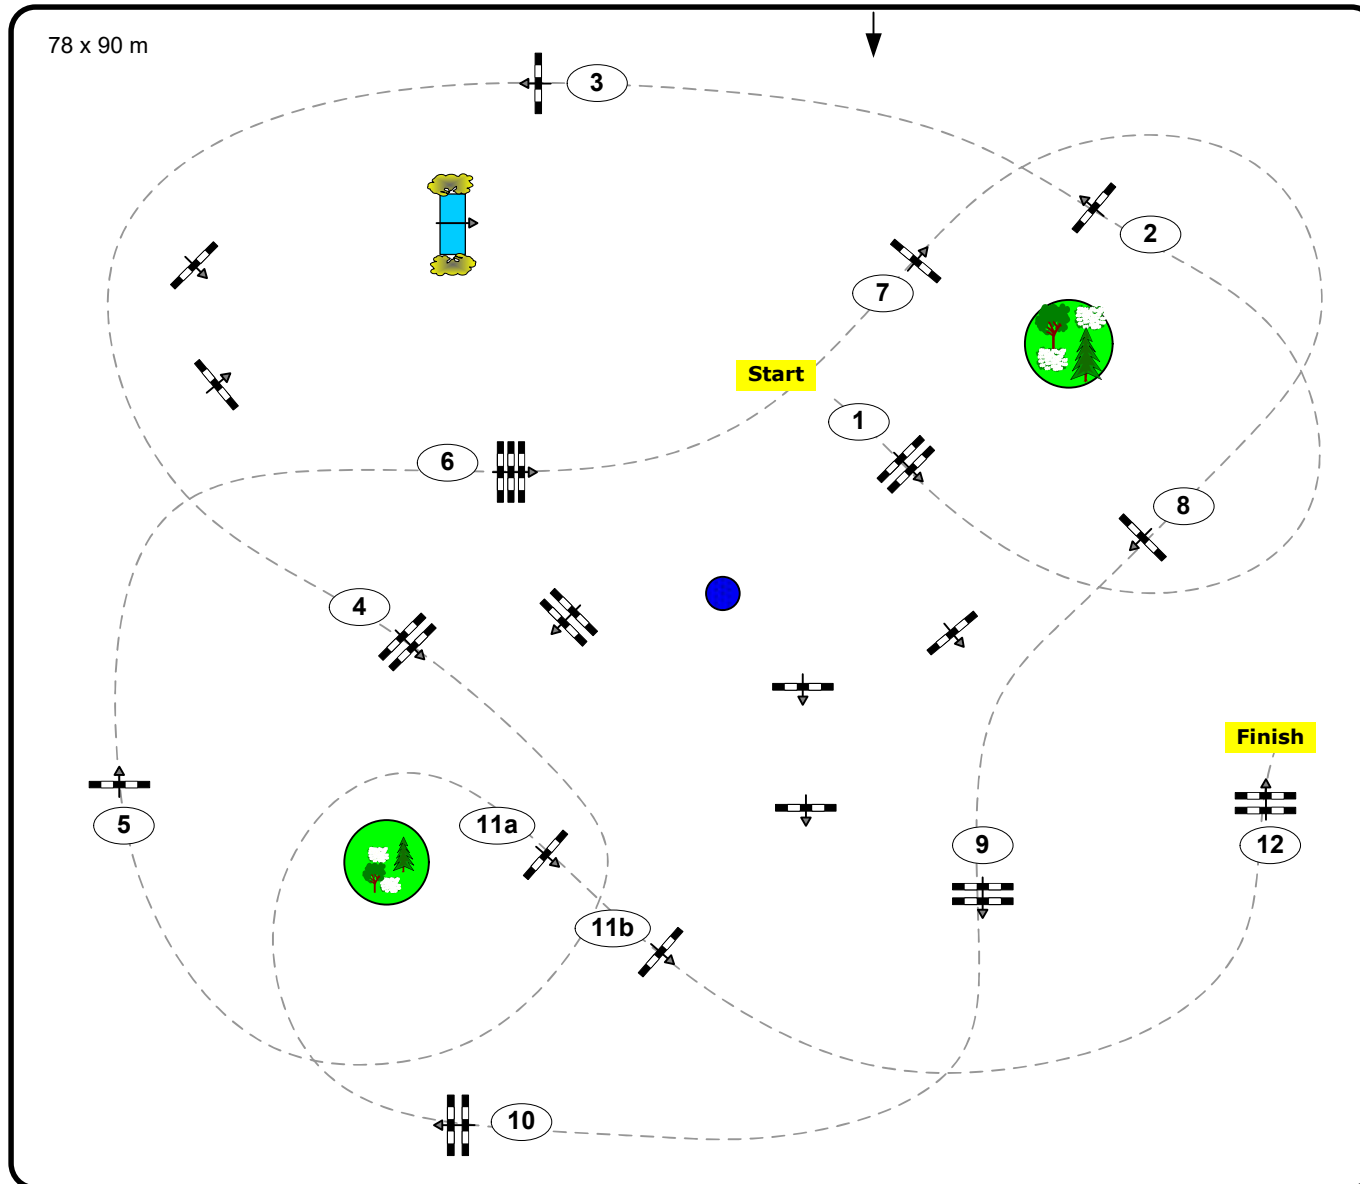

## The Equestrian Summer Circuit 2021 Week I

Class No.: 12

Elite II Tour

Competition against the clock

Table: A

National RG:

FEI RG / Art. 238.2.1

Height: 1,20 m

Speed: 350 m/min

Length: 500 m

Time allowed: 86 sec

Time limit: 172 sec

Obstacles: 12

Efforts: 13

**IsiGrade**  
Jumps by Rothenberger

Course Design: