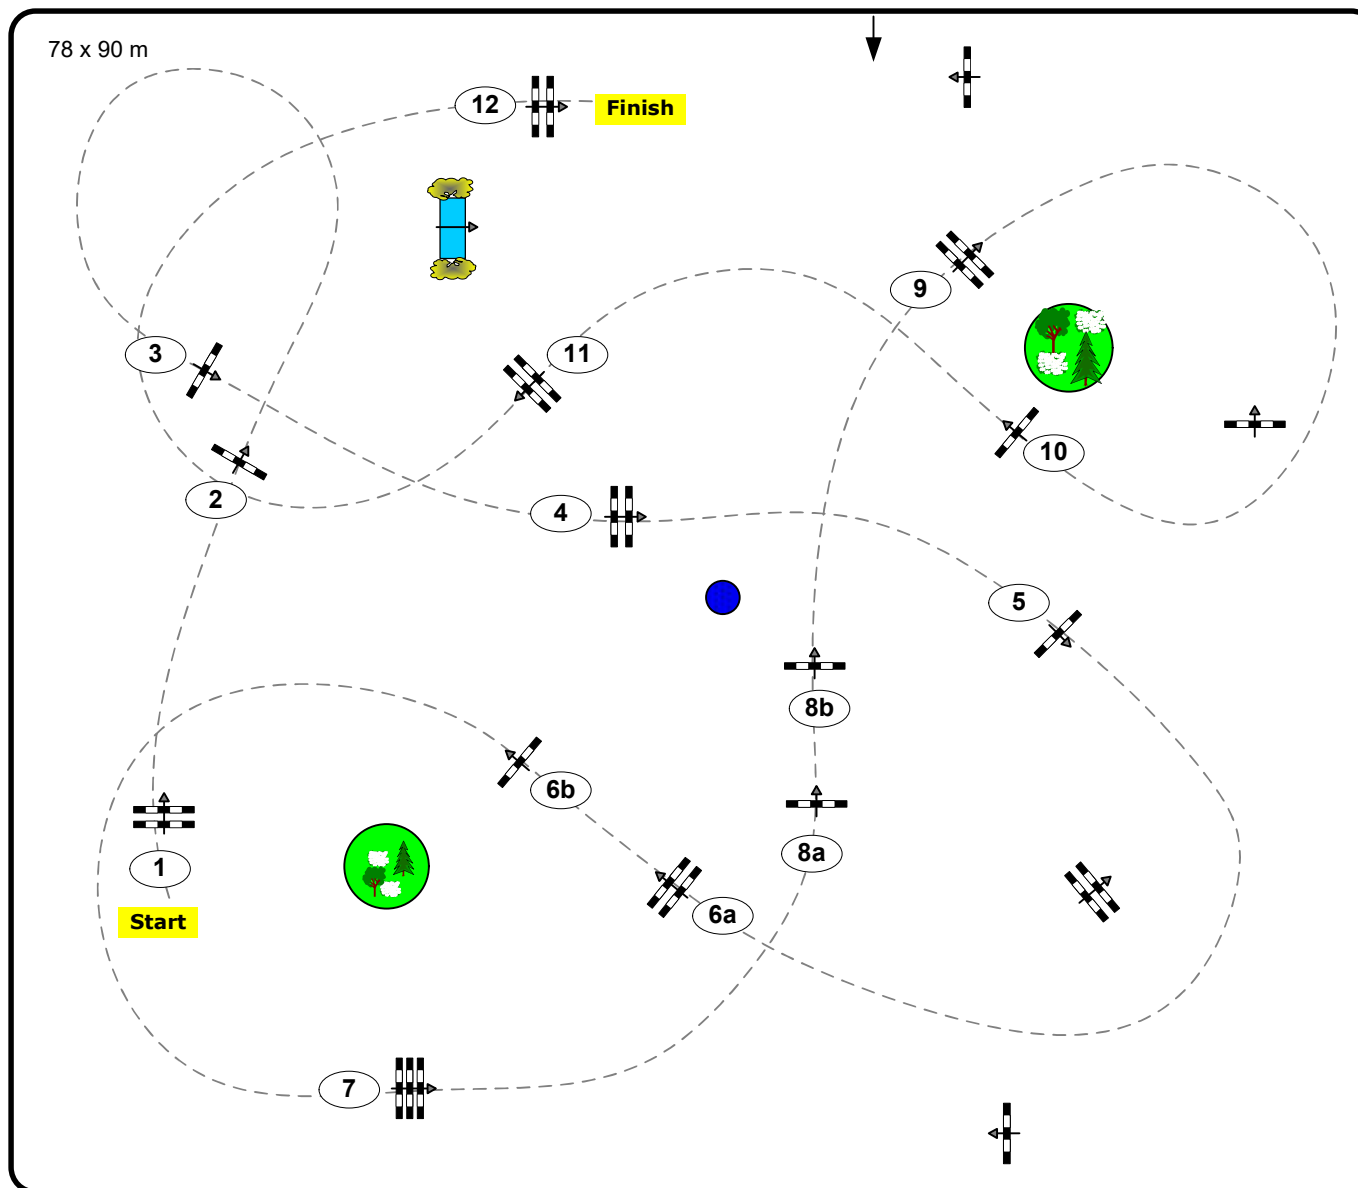

CSI2* CSI YH1* Lake Arena WR.Neustadt

The Equestrian Summer Circuit 2021 Week I

Class No.: 14

Medium Tour

Competition against the clock

Table: A

National RG:

FEI RG / Art. 238.2.1

Height: 1,35 m

Speed: 350 m/min

Length: 450 m

Time allowed: 78 sec

Time limit: 156 sec

Obstacles: 12

Efforts: 14

IsiGrade
Jumps by Rothenberger

Course Design:

Brandstätter Markus (AUT)

Franz Madl (AUT)