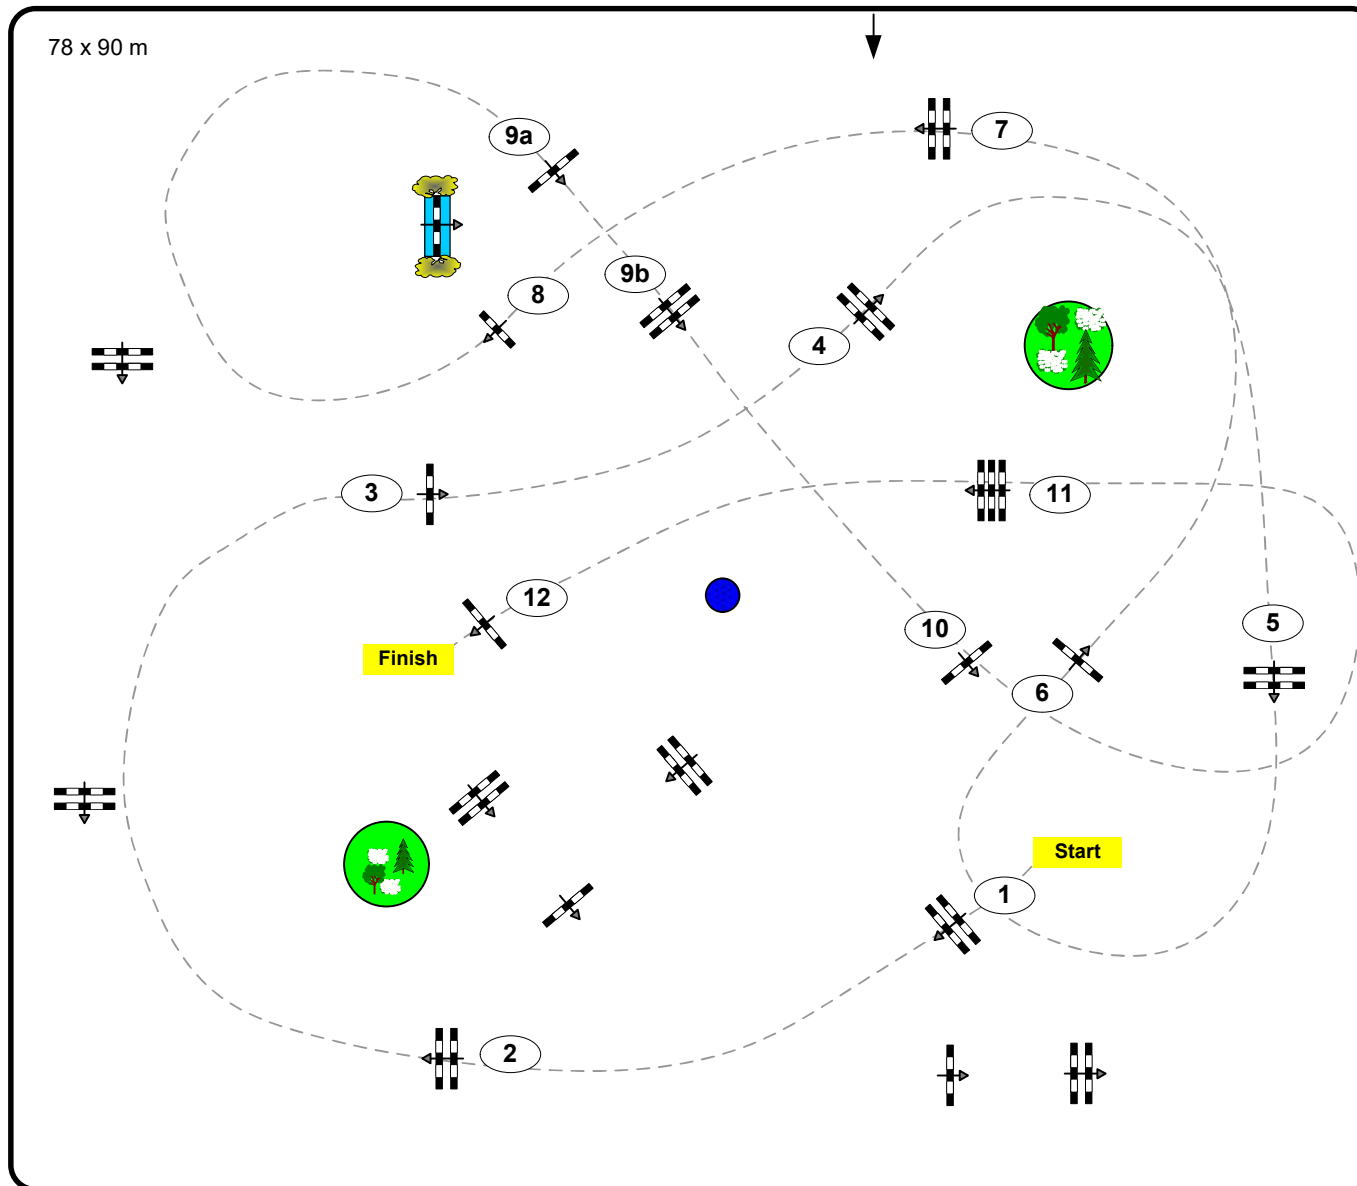

## The Equestrian Summer Circuit 2021 Week I

Class No.: 16 Elite II Tour Competition against the clock

Table: A

National RG:

FEI RG / Art. 238.2.1

Height: 1,20 m

Speed: 350 m/min

Length: 500 m

Time allowed: 86 sec

Time limit: 172 sec

Obstacles: 12

Efforts: 13

**IsiGrade**  
Jumps by Rothenberger

**Course Design:**

**Brandstätter Markus (AUT)**

**Franz Madl (AUT)**