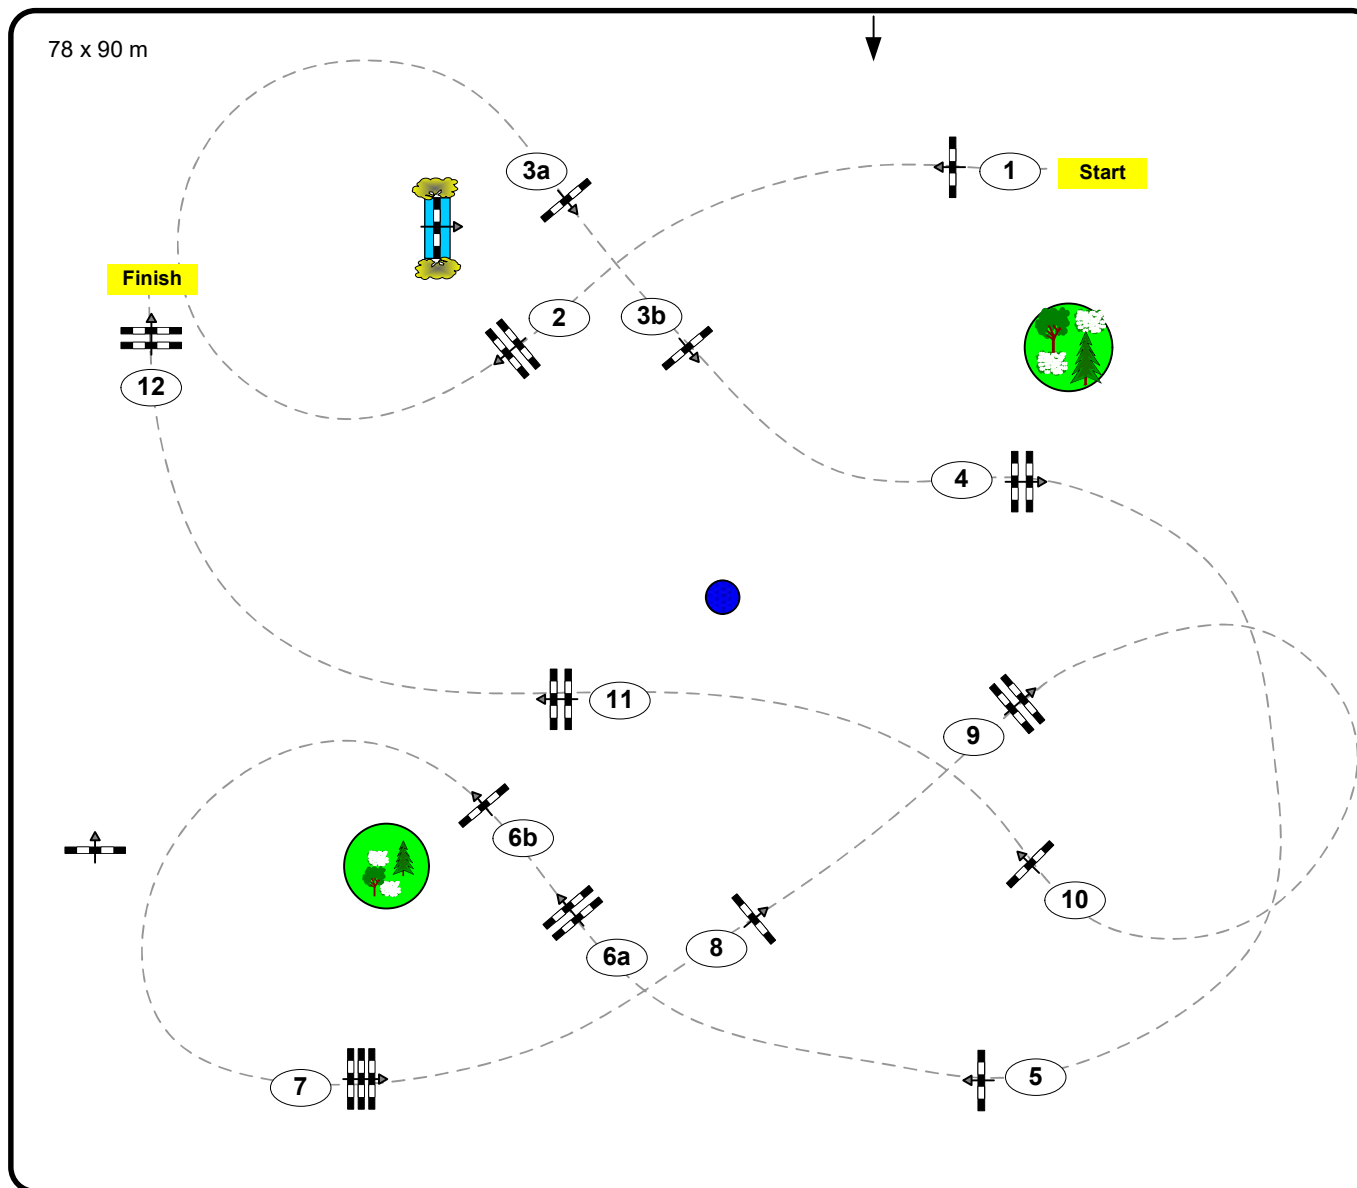

CSI2* CSI YH1* Lake Arena WR.Neustadt

The Equestrian Summer Circuit 2021 Week I

Class No.: 19 Medium Tour Competition against the clock

Table: A

National RG:

FEI RG / Art. 238.2.1

Height: 1,35 m

Speed: 350 m/min

Length: 430 m

Time allowed: 74 sec

Time limit: 148 sec

Obstacles: 12

Efforts: 14

IsiGrade
Jumps by Rothenberger

Course Design:

Brandstätter Markus (AUT)