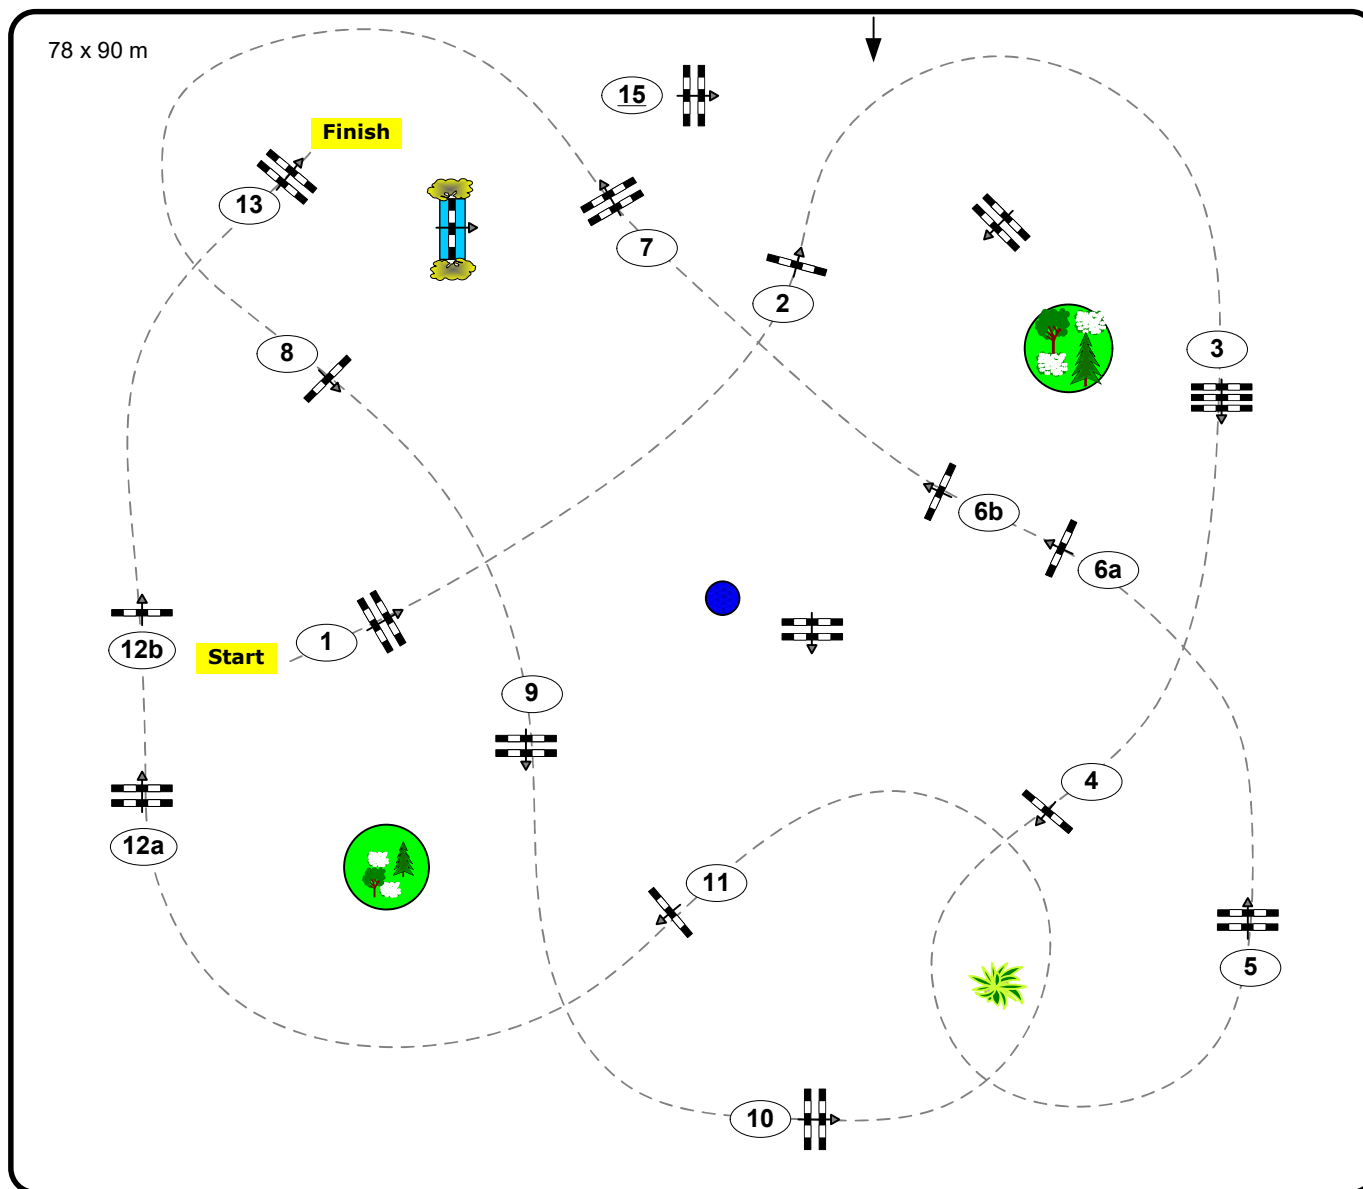

CSI2* CSI YH1* Lake Arena WR.Neustadt

The Equestrian Summer Circuit 2021 Week I

Class No.: 24

Premium Tour Final

Competition with one jump-off

Table: A

National RG:

FEI RG / Art. 238.2.2

Height: 1,35 m

Speed: 350 m/min

Length: 480 m

Time allowed: 83 sec

Time limit: 166 sec

Obstacles: 13

Efforts: 15

1st Jump-off:

6a-7-8-9-11-12ab-15

Length: 320 m

Time allowed: 55 sec

Time limit: 110 sec

Course Design:

Brandstätter Markus (AUT)

Franz Madl (AUT)