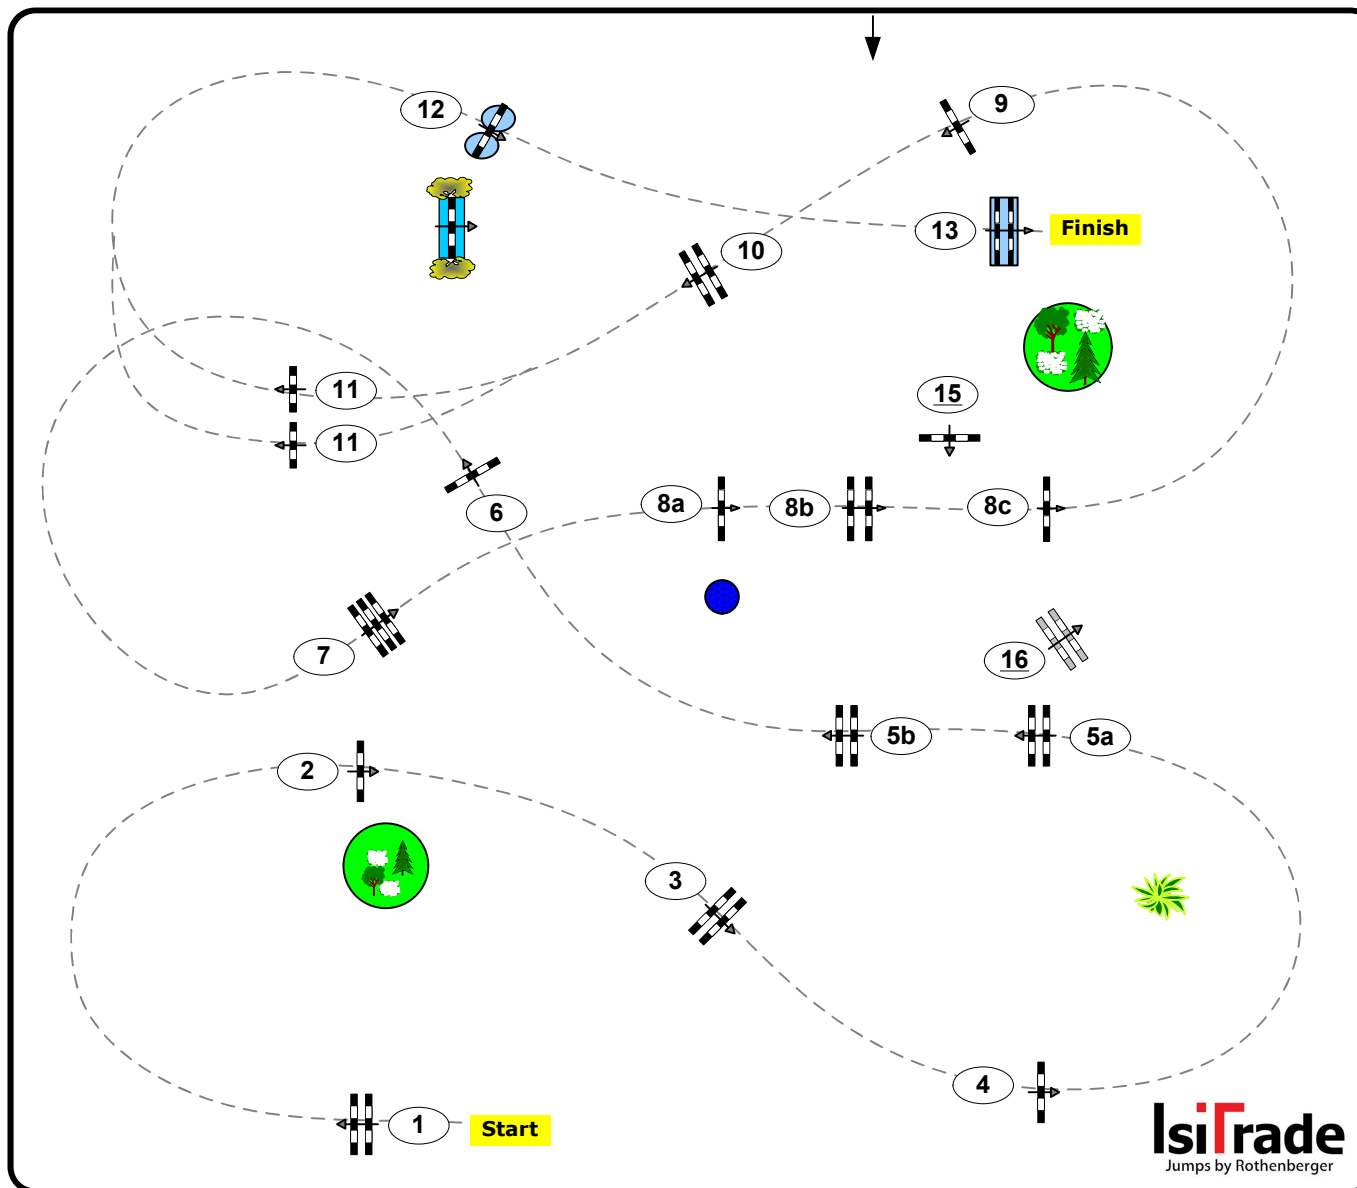

## The Equestrian Summer Circuit 2021 Week I

Class No.: 27 Grand Prix of Wr. Neustadt Competition with one jump-off

Table: A

National RG:

FEI RG / Art. 238.2.2

Height: 1,45 m

Speed: 375 m/min

Length: 485 m

Time allowed: 78 sec

Time limit: 156 sec

Obstacles: 13

Efforts: 16

1st Jump-off:

**9-11-7-8bc-15-1-2-16**

Length: 370 m

Time allowed: 60 sec

Time limit: 120 sec

**Course Design:**

**Brandstätter Markus (AUT)**

**Franz Madl (AUT)**

**IsiGrade**  
Jumps by Rothenberger