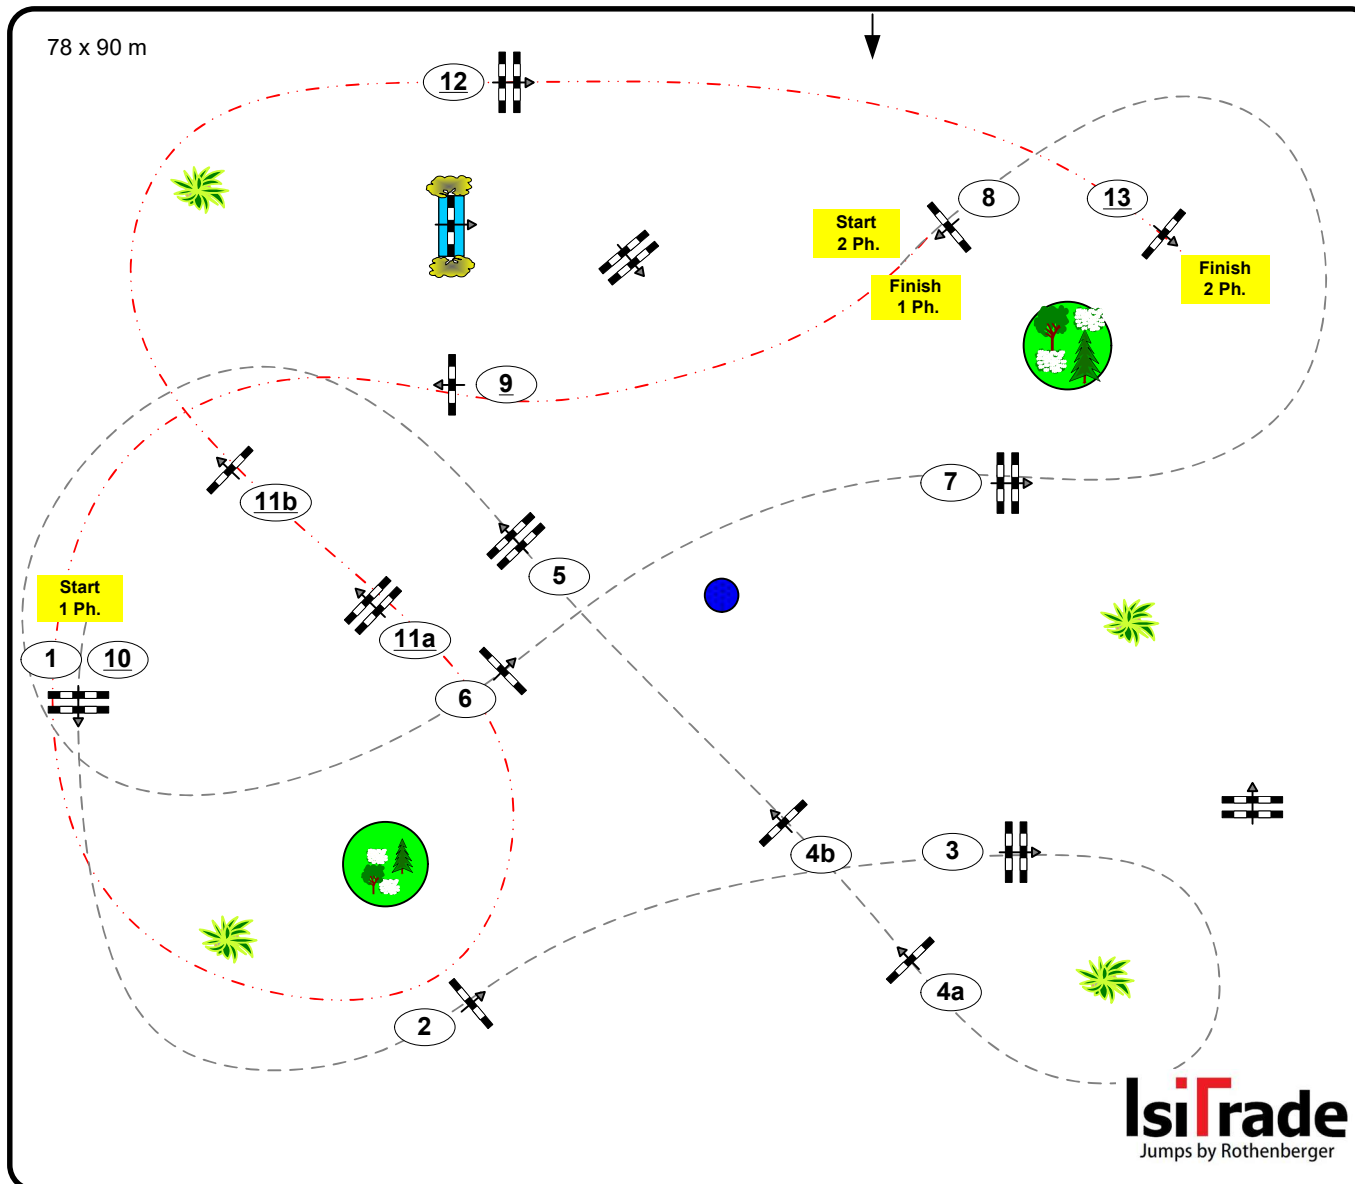

## The Equestrian Summer Circuit 2021 Week II

Class No.: 4

Elite I Tour

Competition in two Phases

Table: A

National RG:

FEI RG / Art. 274.1.5.3

Height: 1,10 m

Speed: 350 m/min

Length: 370 m

Time allowed: 64 sec

Time limit: 128 sec

Obstacles: 8

Efforts: 9

2nd Phase:

**9-10-11ab-12-13**

Length: 260 m

Time allowed: 45 sec

Time limit: 90 sec

Course Design:

*Brandstätter Markus (AUT)*

*Franz Madl (AUT)*