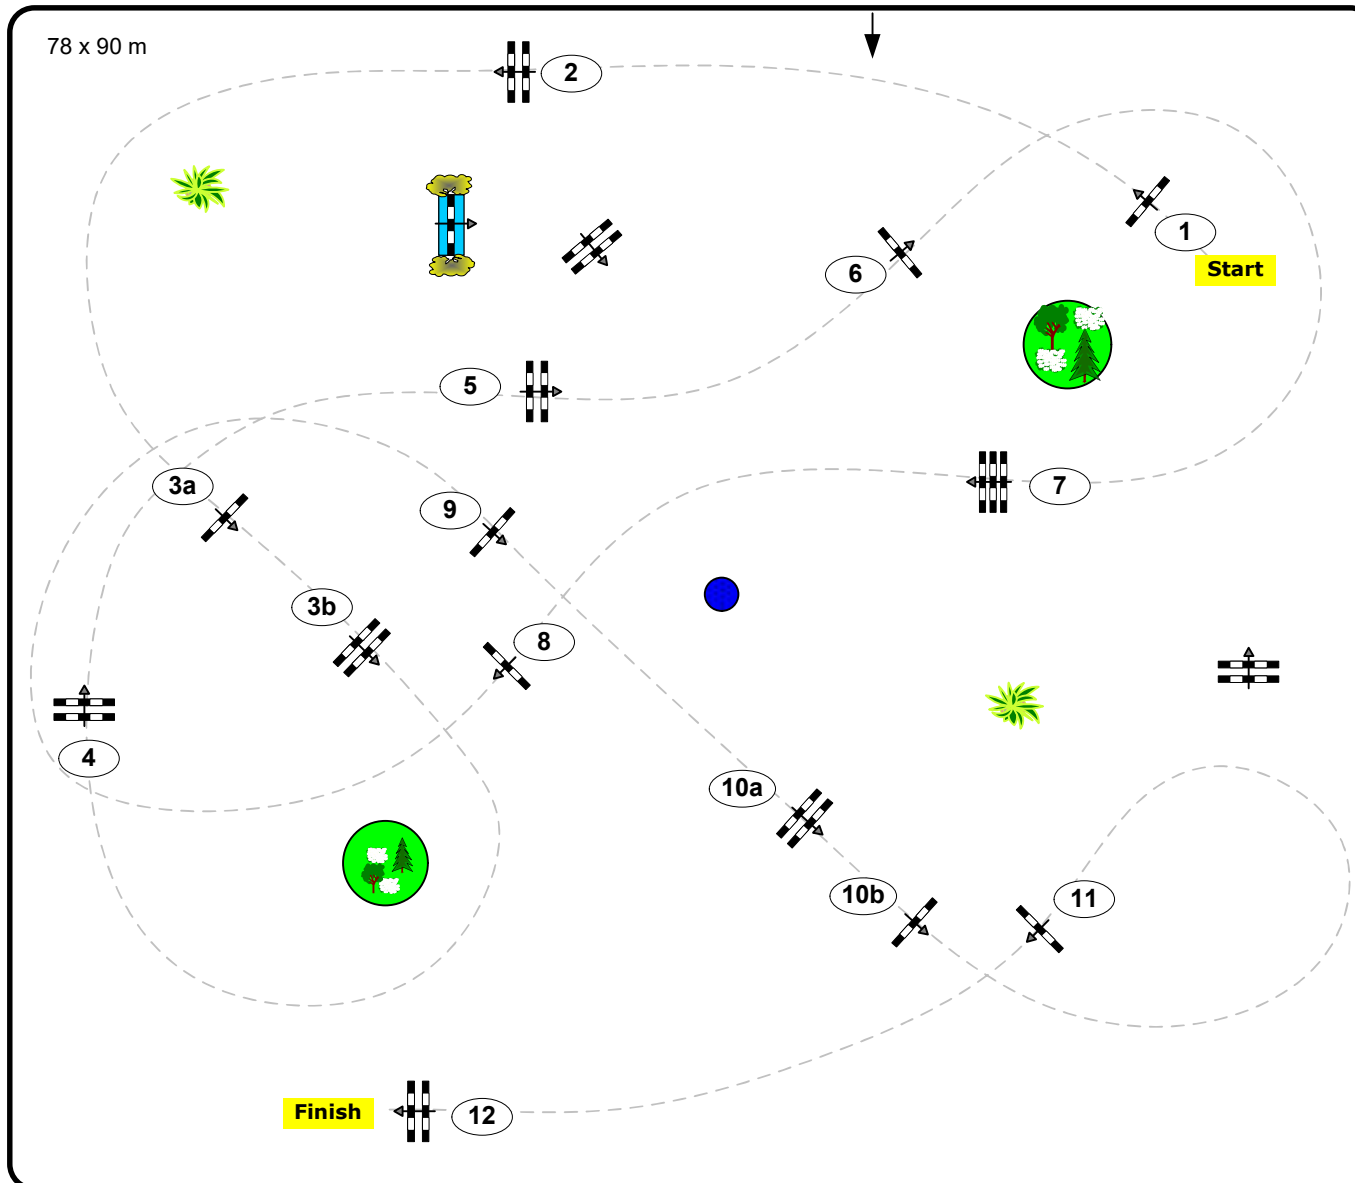

CSI2* CSI YH1* Lake Arena WR.Neustadt

The Equestrian Summer Circuit 2021 Week II

Class No.: 5

Premium Tour

Competition against the clock

Table: A

National RG:

FEI RG / Art. 238.2.1

Height: 1,30 m

Speed: 350 m/min

Length: 490 m

Time allowed: 84 sec

Time limit: 168 sec

Obstacles: 12

Efforts: 14

1st Jump-off:

IsiGrade
Jumps by Rothenberger

Course Design:

Brandstätter Markus (AUT)

Franz Madl (AUT)