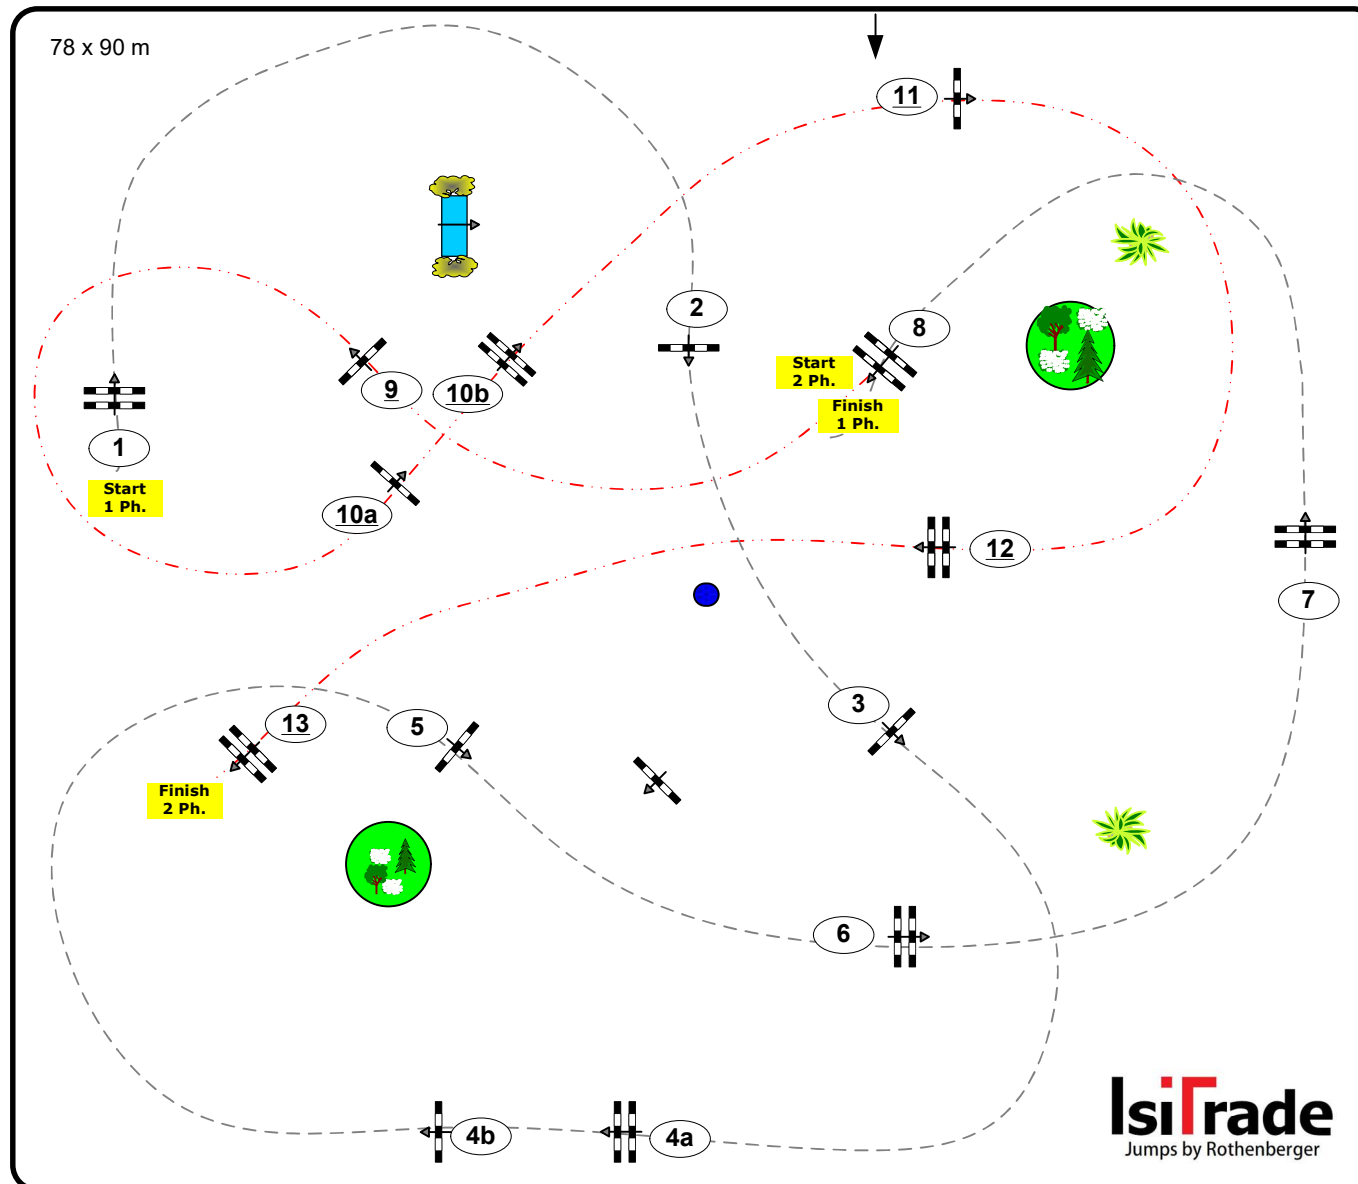

## The Equestrian Summer Circuit 2021 Week II

Class No.: 9

Elite I Tour

Competition in two Phases

Table: A

National RG:

FEI RG / Art. 274.1.5.3

Height: 1,10 m

Speed: 350 m/min

Length: 360 m

Time allowed: 62 sec

Time limit: 124 sec

Obstacles: 8

Efforts: 9

2nd Phase:

**9-10ab-11-12-13**

Length: 250 m

Time allowed: 43 sec

Time limit: 86 sec

Course Design:

*Brandstätter Markus (AUT)*

*Franz Madl (AUT)*