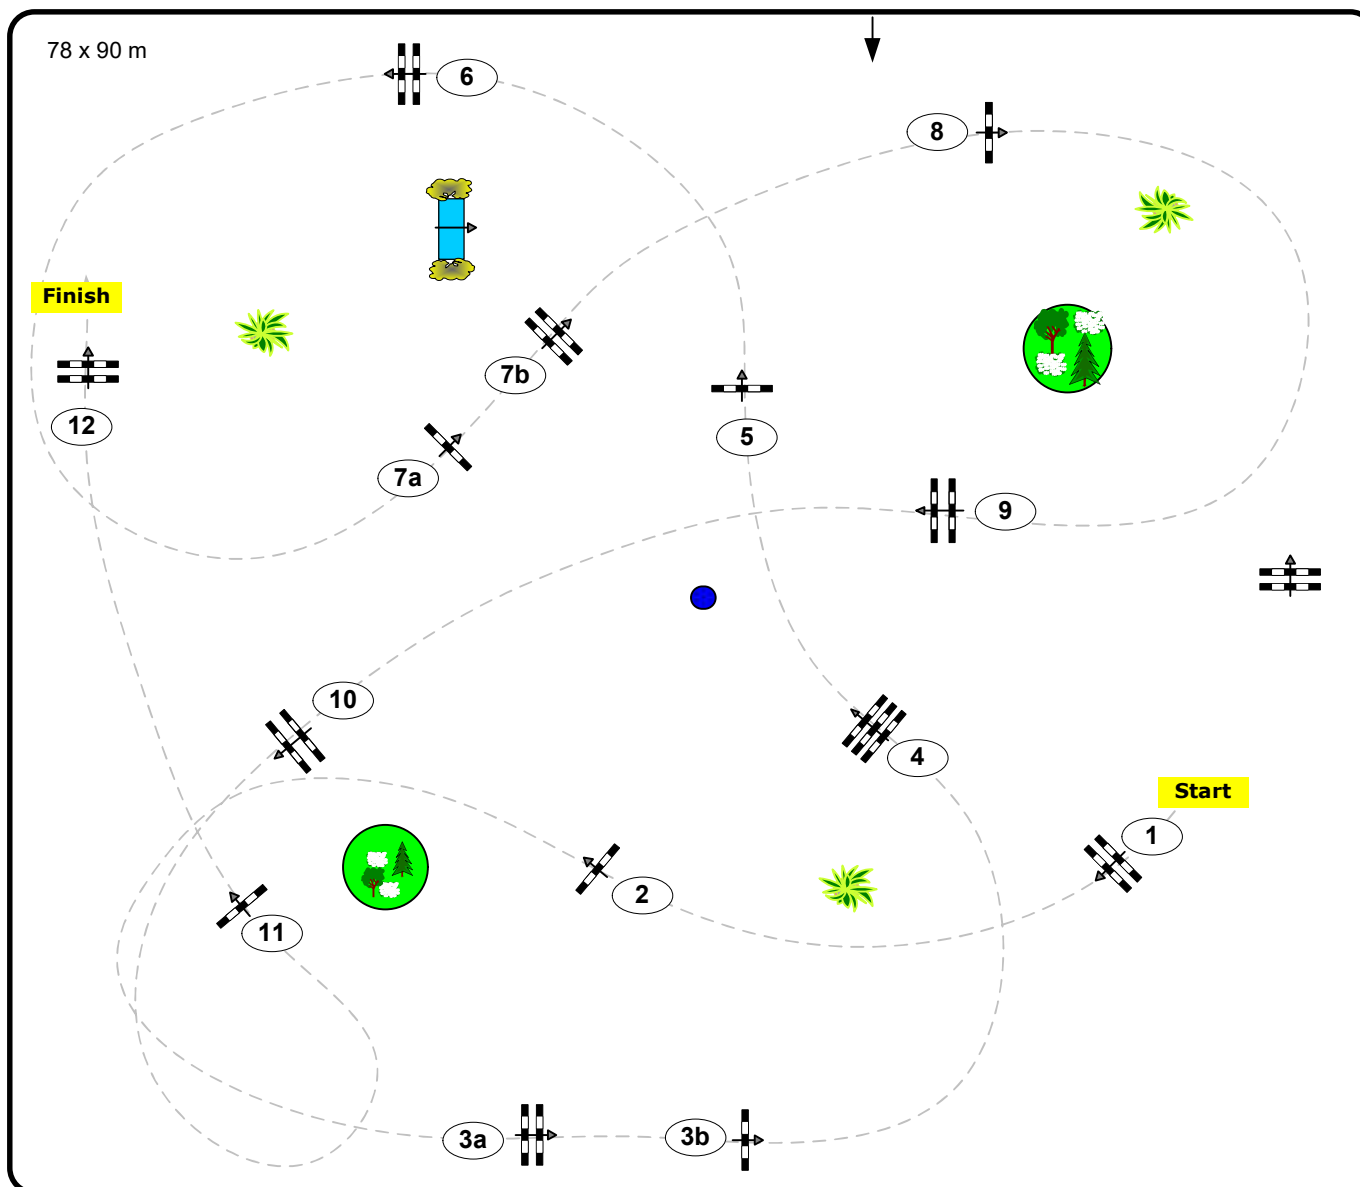

CSI2* CSI YH1* Lake Arena WR.Neustadt

The Equestrian Summer Circuit 2021 Week II

Class No.: 10

Premium Tour

Competition against the clock

Table: A

National RG:

FEI RG / Art. 238.2.1

Height: 1,30 m

Speed: 350 m/min

Length: 460 m

Time allowed: 79 sec

Time limit: 158 sec

Obstacles: 12

Efforts: 14

IsiGrade
Jumps by Rothenberger