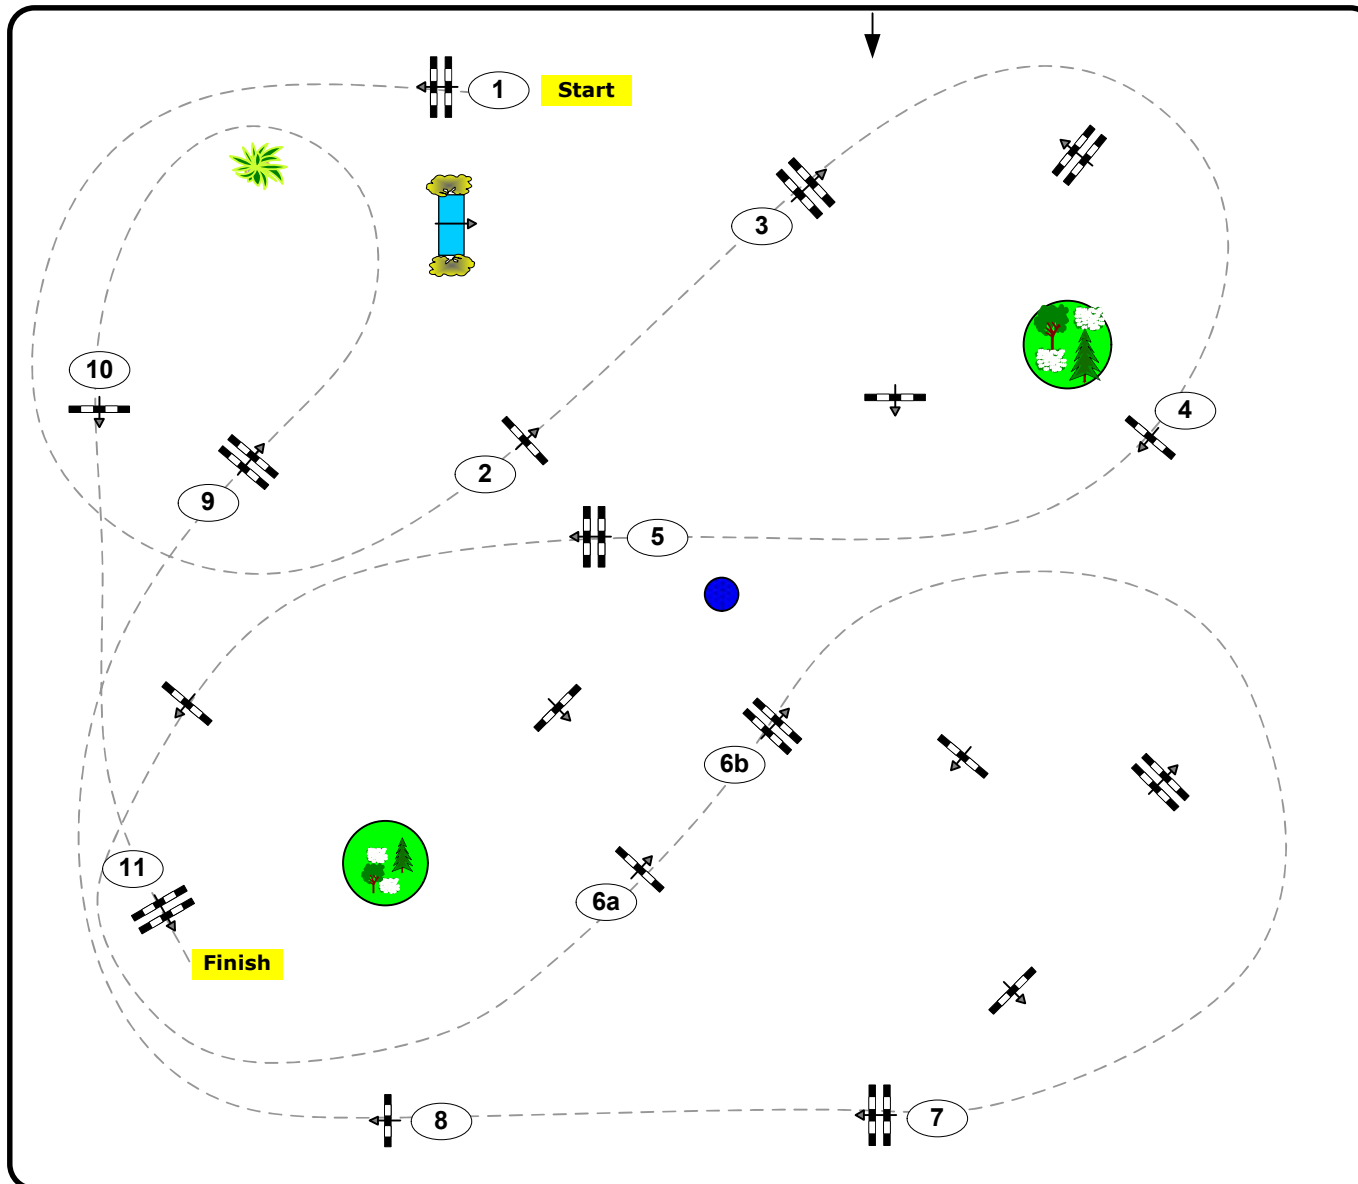

## The Equestrian Summer Circuit 2021 Week II

Class No.: 11

Elite I Tour

Competition against the clock

Table: A

National RG:

FEI RG / Art. 238.2.1

Height: 1,10 m

Speed: 350 m/min

Length: 490 m

Time allowed: 84 sec

Time limit: 168 sec

Obstacles: 11

Efforts: 12

1st Jump-off:

Course Design: