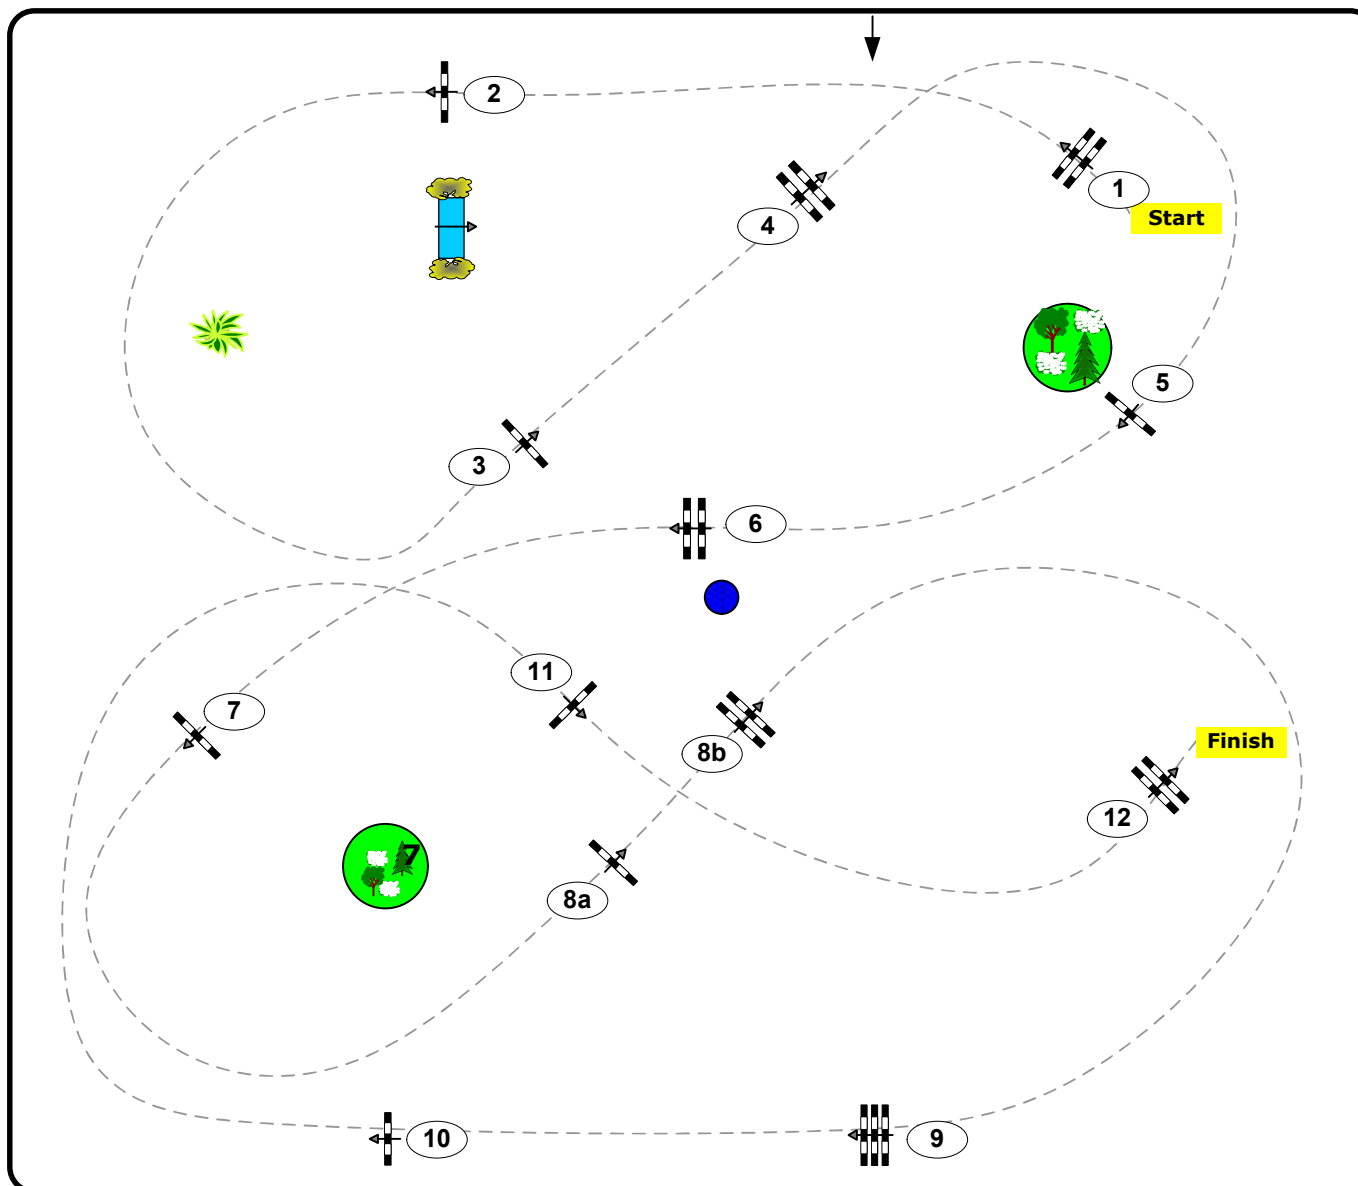

## The Equestrian Summer Circuit 2021 Week II

Class No.: 12

Elite II Tour

Competition against the clock

Table: A

National RG:

FEI RG / Art. 238.2.1

Height: 1,20 m

Speed: 350 m/min

Length: 500 m

Time allowed: 86 sec

Time limit: 172 sec

Obstacles: 12

Efforts: 13

1st Jump-off:

**IsiGrade**  
Jumps by Rothenberger