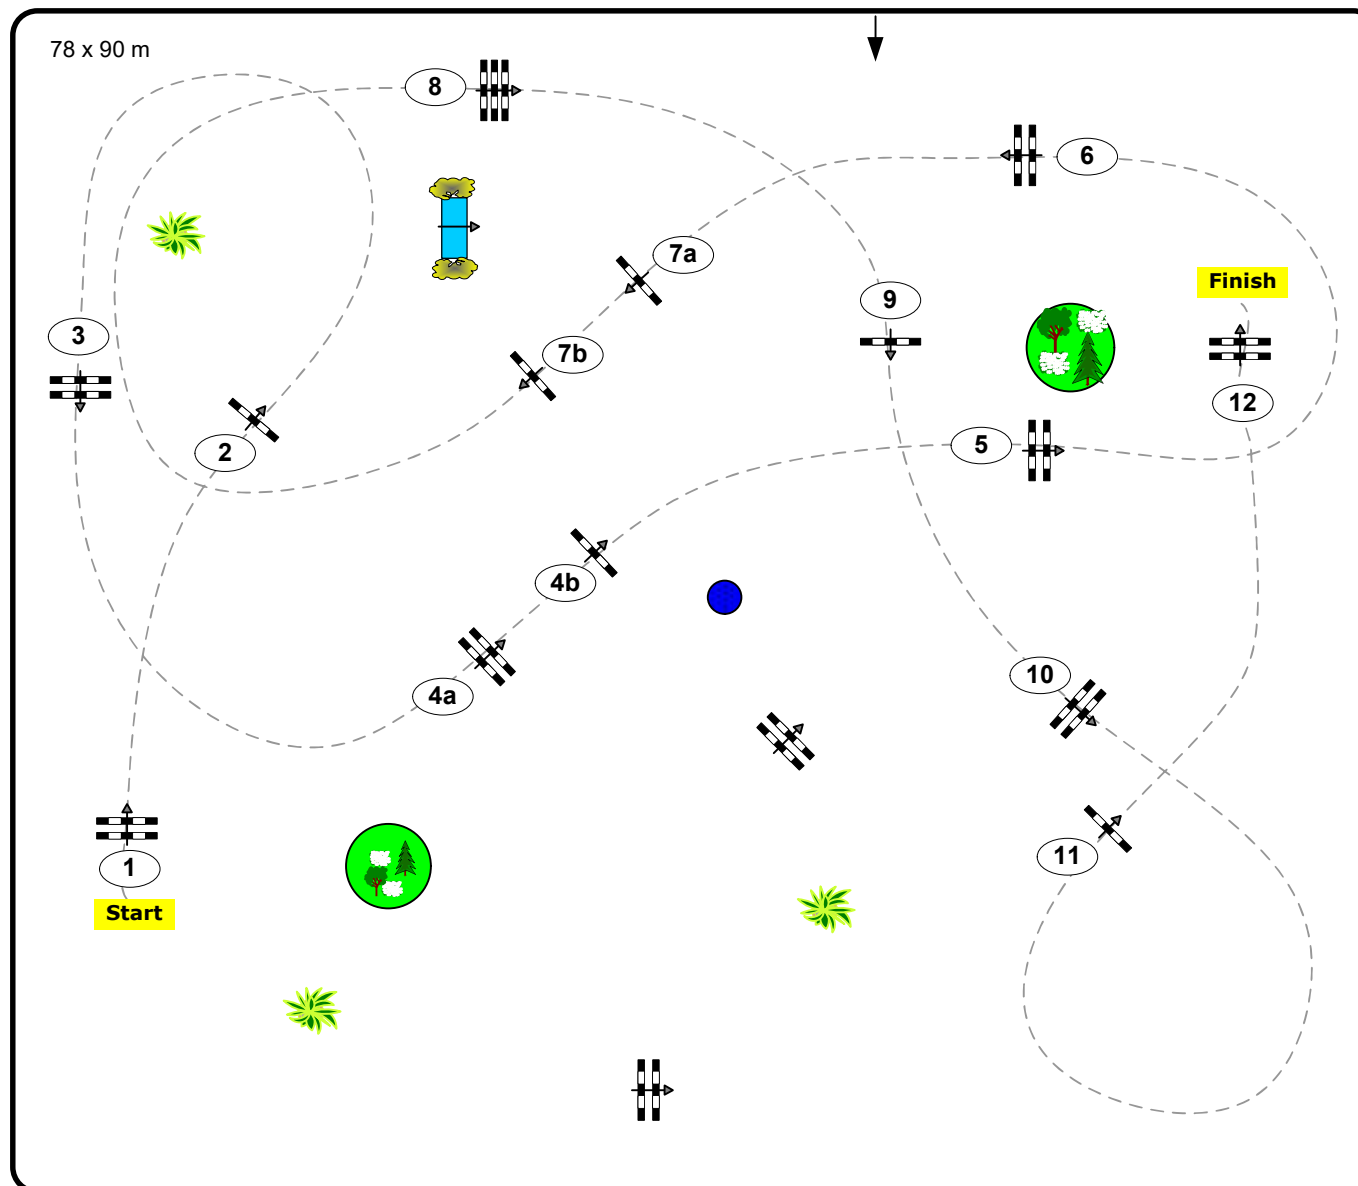

CSI2* CSI YH1* Lake Arena WR.Neustadt

The Equestrian Summer Circuit 2021 Week II

Class No.: 14

Medium Tour

Competition against the clock

Table: A

National RG:

FEI RG / Art. 238.2.1

Height: 1,35 m

Speed: 350 m/min

Length: 430 m

Time allowed: 74 sec

Time limit: 148 sec

Obstacles: 12

Efforts: 14

IsiGrade
Jumps by Rothenberger