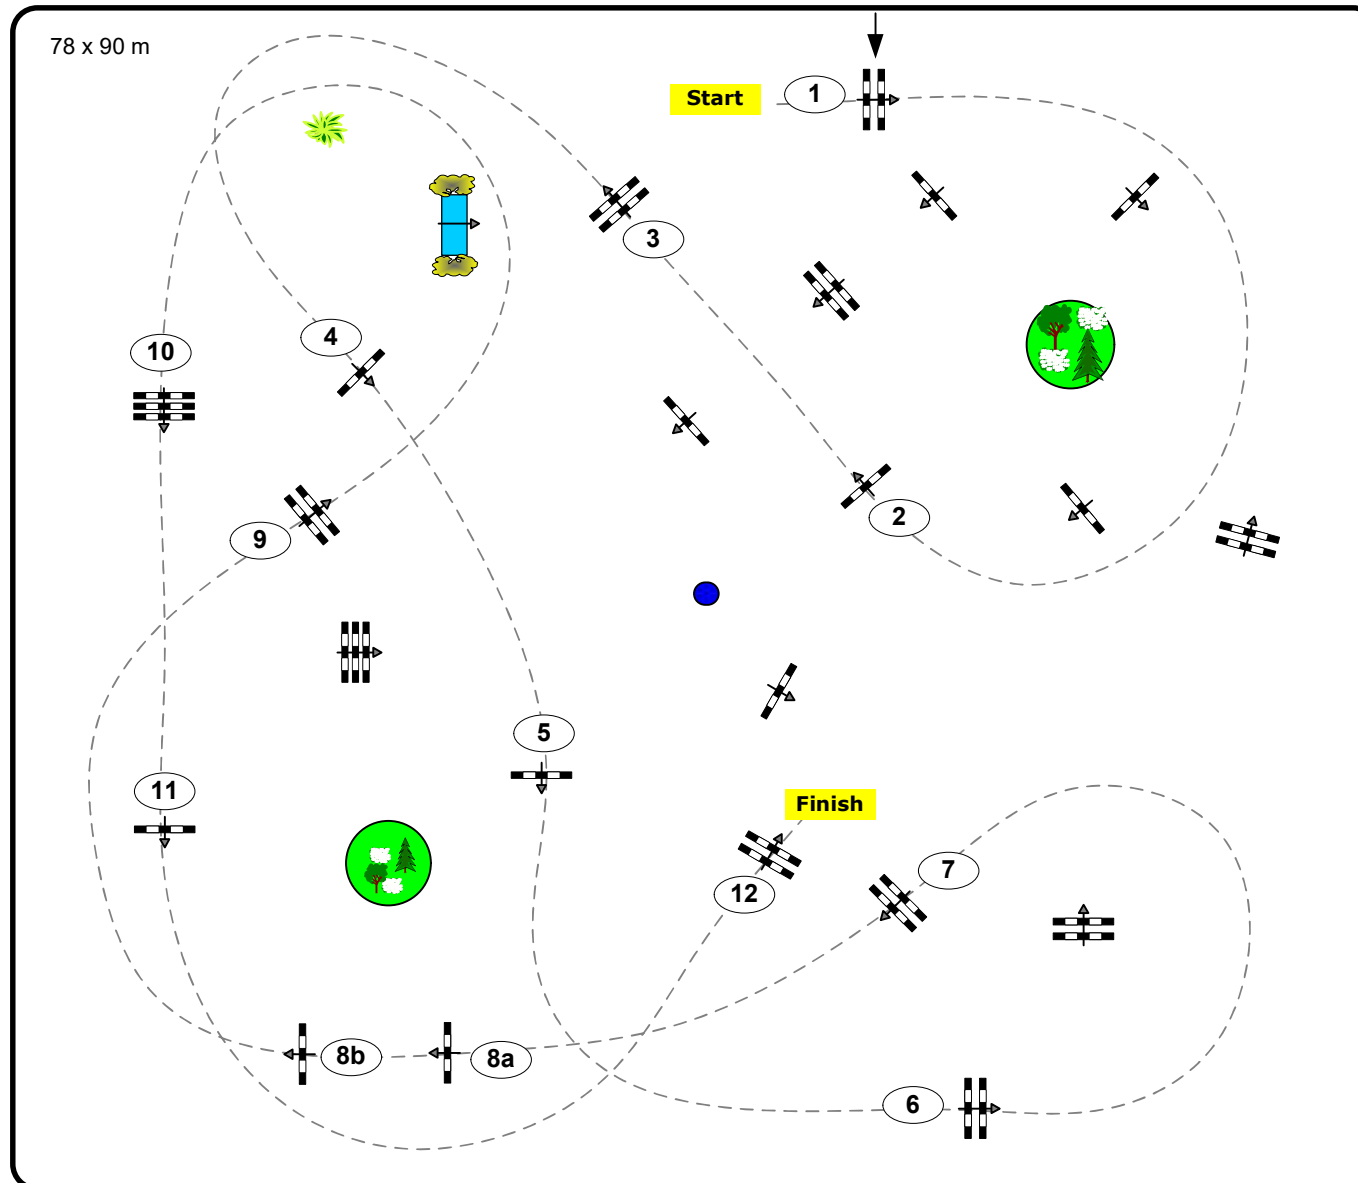

CSI2* CSI YH1* Lake Arena WR.Neustadt

The Equestrian Summer Circuit 2021 Week II

Class No.: 17

Small Tour

Competition against the clock

Table: A

National RG:

FEI RG / Art. 238.2.1

Height: 1,25 m

Speed: 350 m/min

Length: 470 m

Time allowed: 81 sec

Time limit: 162 sec

Obstacles: 12

Efforts: 13

IsiGrade
Jumps by Rothenberger