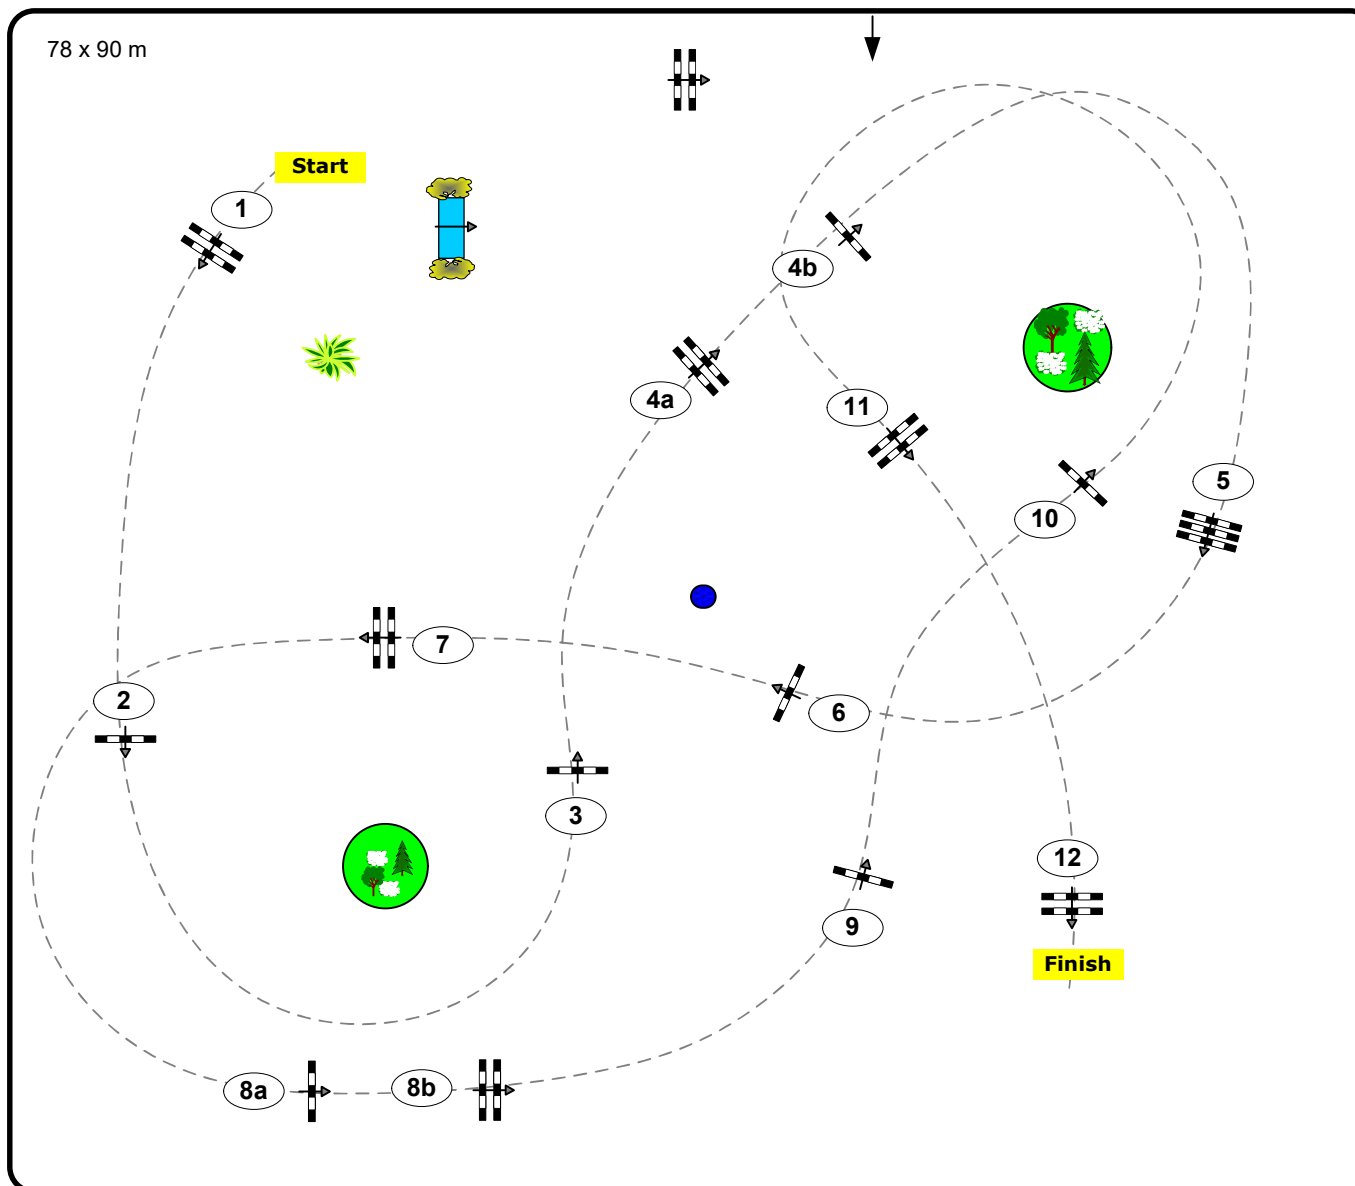

CSI2* CSI YH1* Lake Arena WR.Neustadt

The Equestrian Summer Circuit 2021 Week II

Class No.: 19

Medium Tour

Competition against the clock

Table: A

National RG:

FEI RG / Art. 238.2.1

Height: 1,35 m

Speed: 350 m/min

Length: 430 m

Time allowed: 74 sec

Time limit: 148 sec

Obstacles: 12

Efforts: 14

IsiGrade
Jumps by Rothenberger