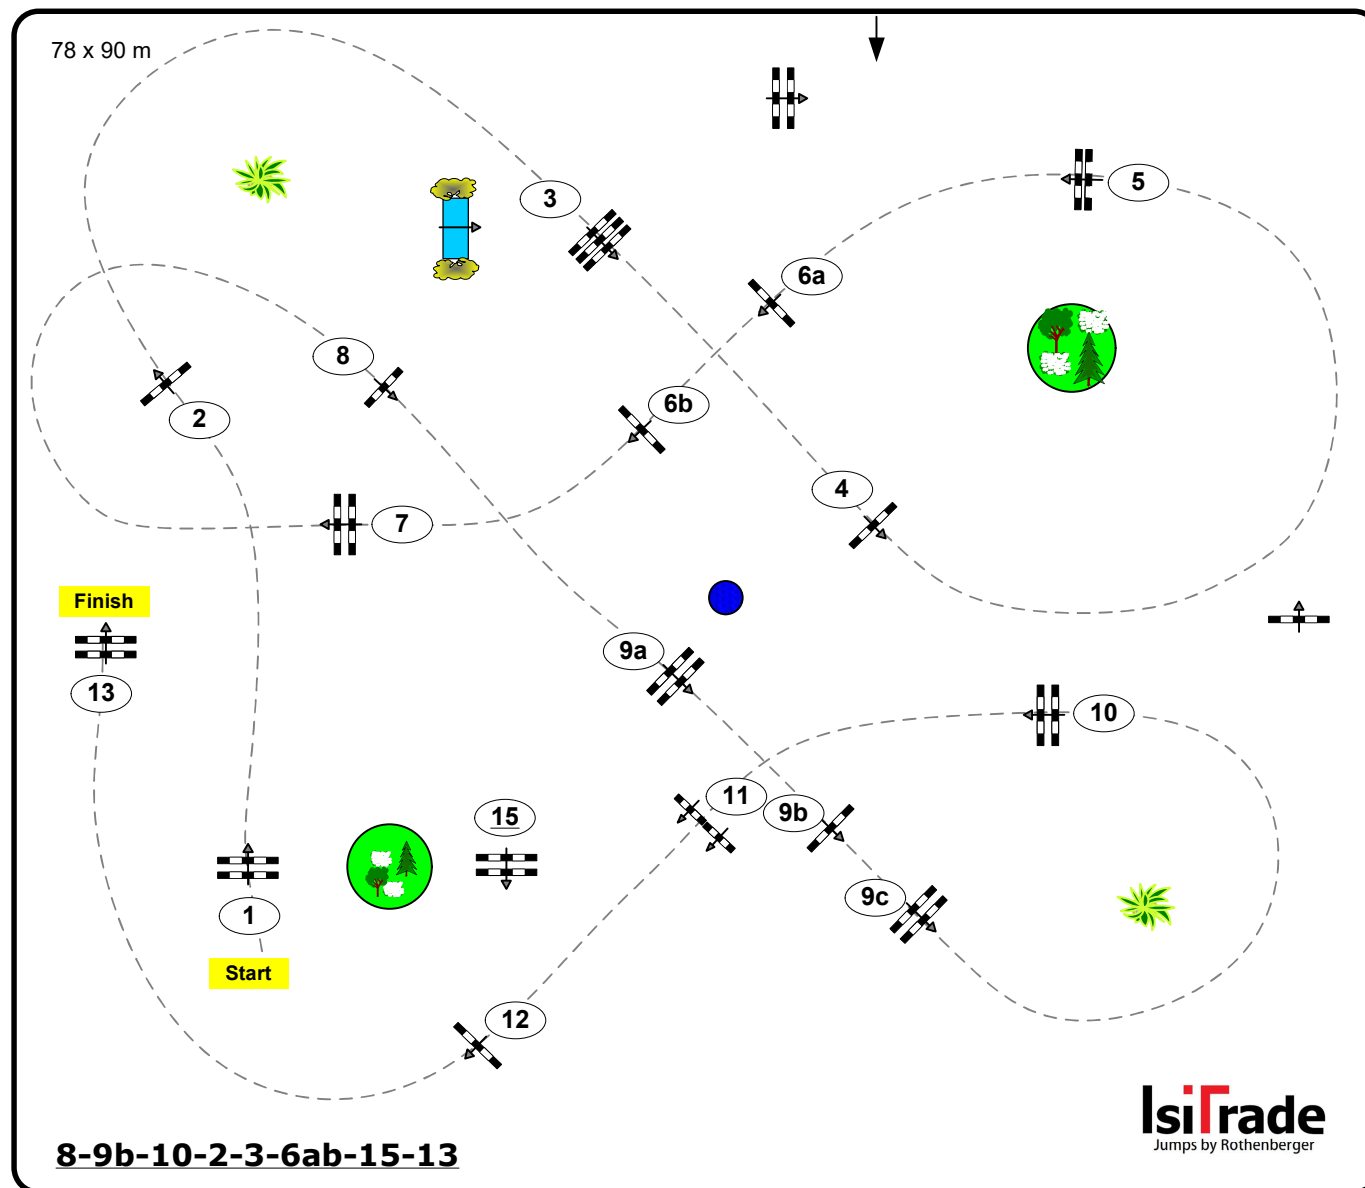

## The Equestrian Summer Circuit 2021 Week II

Class No.: 24

Grand Prix of Wr. Neustadt

Competition with one jump-off

Table: A

National RG:

FEI RG / Art. 238.2.2

Height: 1,45 m

Speed: 375 m/min

Length: 470 m

Time allowed: 76 sec

Time limit: 152 sec

Obstacles: 13

Efforts: 16

1st Jump-off:

**8-9b-10-2-3-6ab-15-13**

Length: 380 m

Time allowed: 61 sec

Time limit: 122 sec

**Course Design:**

**Brandstätter Markus (AUT)**

**Franz Madl (AUT)**