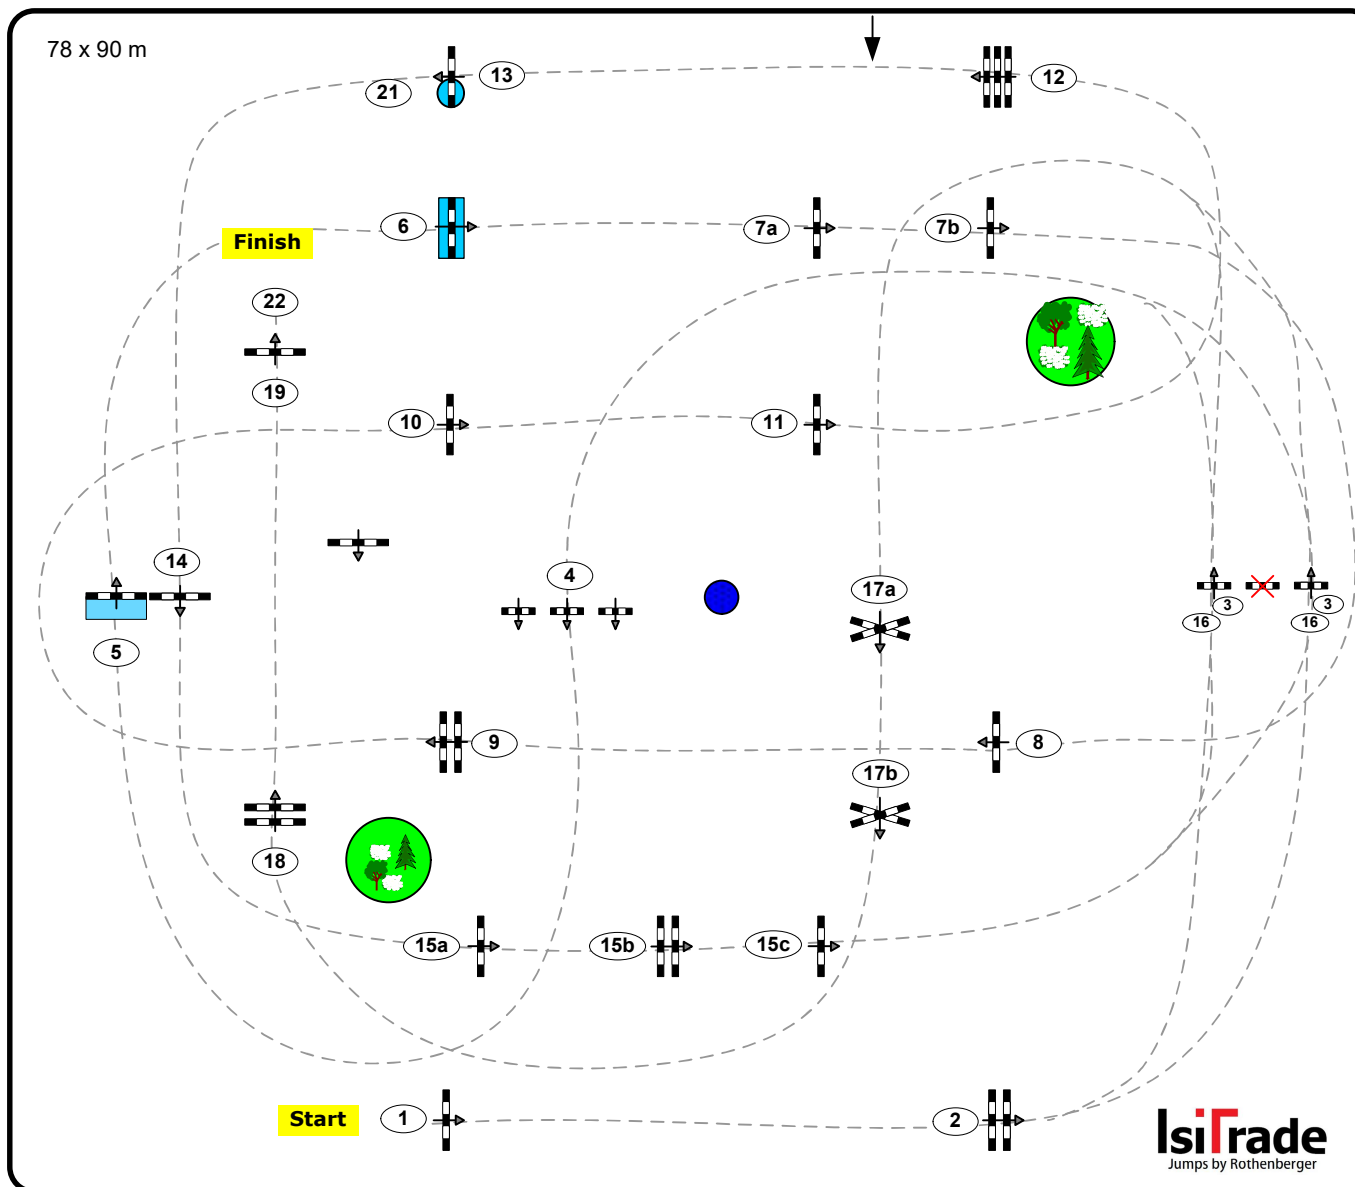

## The Equestrian Summer Circuit 2021 Part II

Class No.: 20

Grosses Steinfeld Derby

Competition with one jump-off

Table: A

National RG:

FEI RG / Art. 238.2.2

Height: 1,40 m

Speed: 350 m/min

Length: 830 m

Time allowed: 143 sec

Time limit: 286 sec

Obstacles: 19

Efforts: 23

1st Jump-off:

21-17a-8-9-10-22-15bc-16

Length: 420 m

Time allowed: 72 sec

Time limit: 144 sec

Course Design:

*Brandstätter Markus (AUT)*

*Franz Madl (AUT)*

*Derby designed by Frank Rothenberger (GER)*