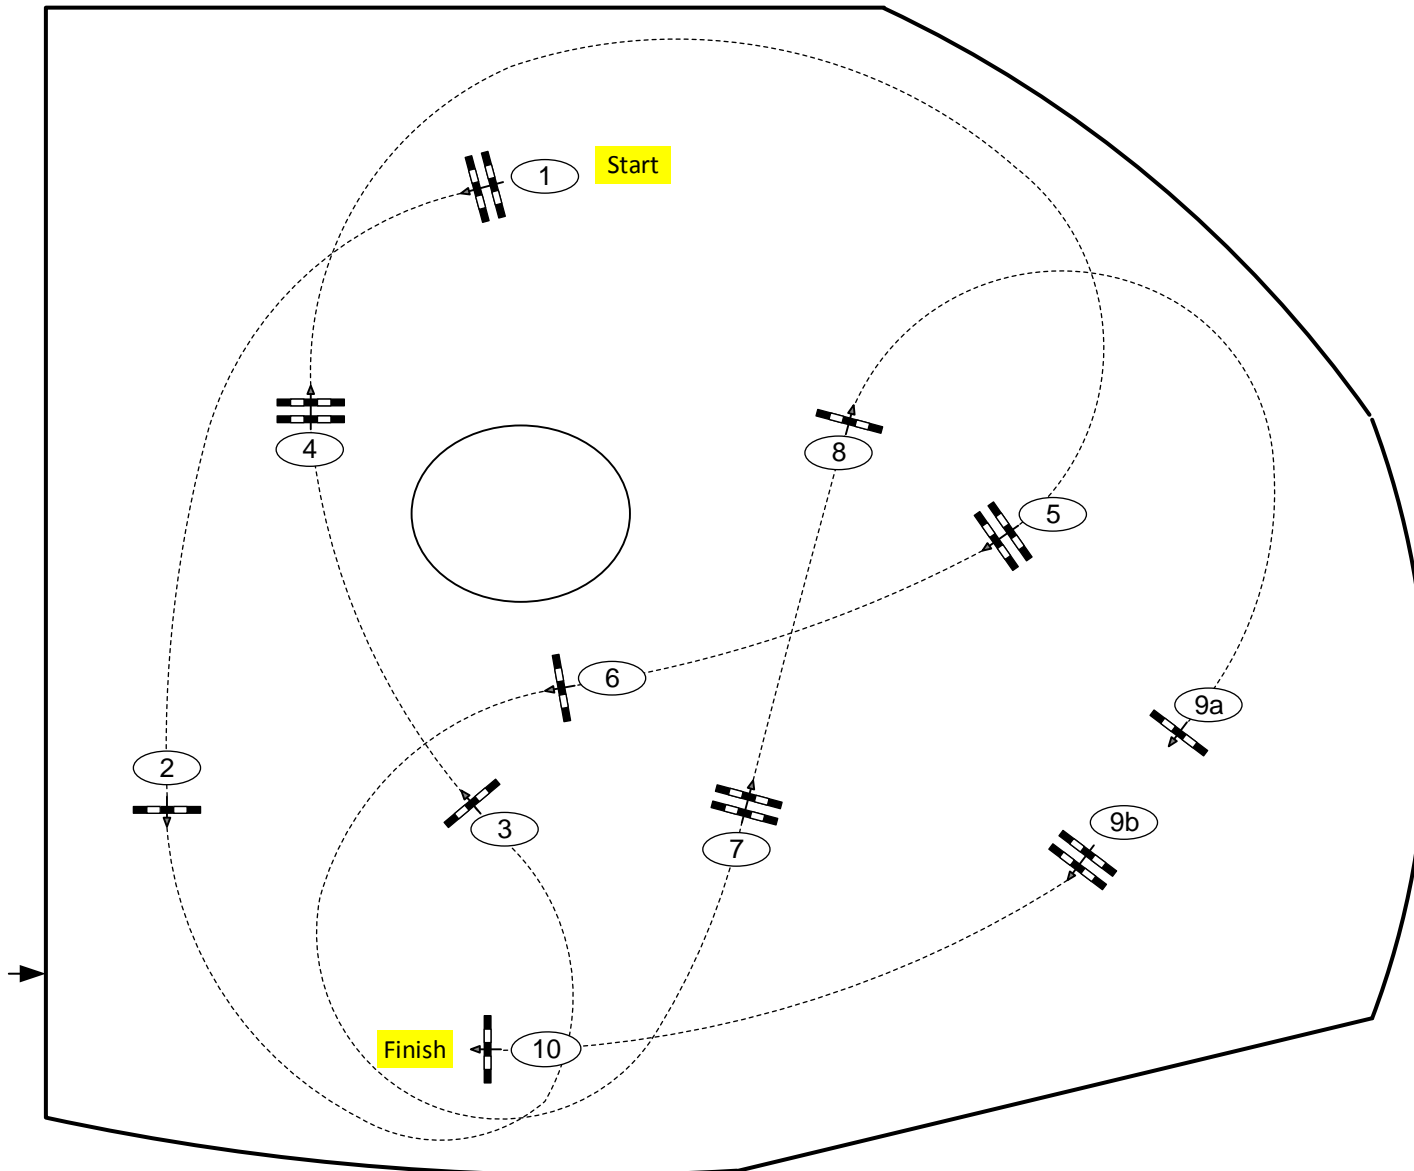

Speed: 350 m/min

Length: 430 m

Time allowed: 74 sec

Time limit: 148 sec

Obstacles: 10

Efforts: 12

IsiTrade
Jumps by Rothenberger