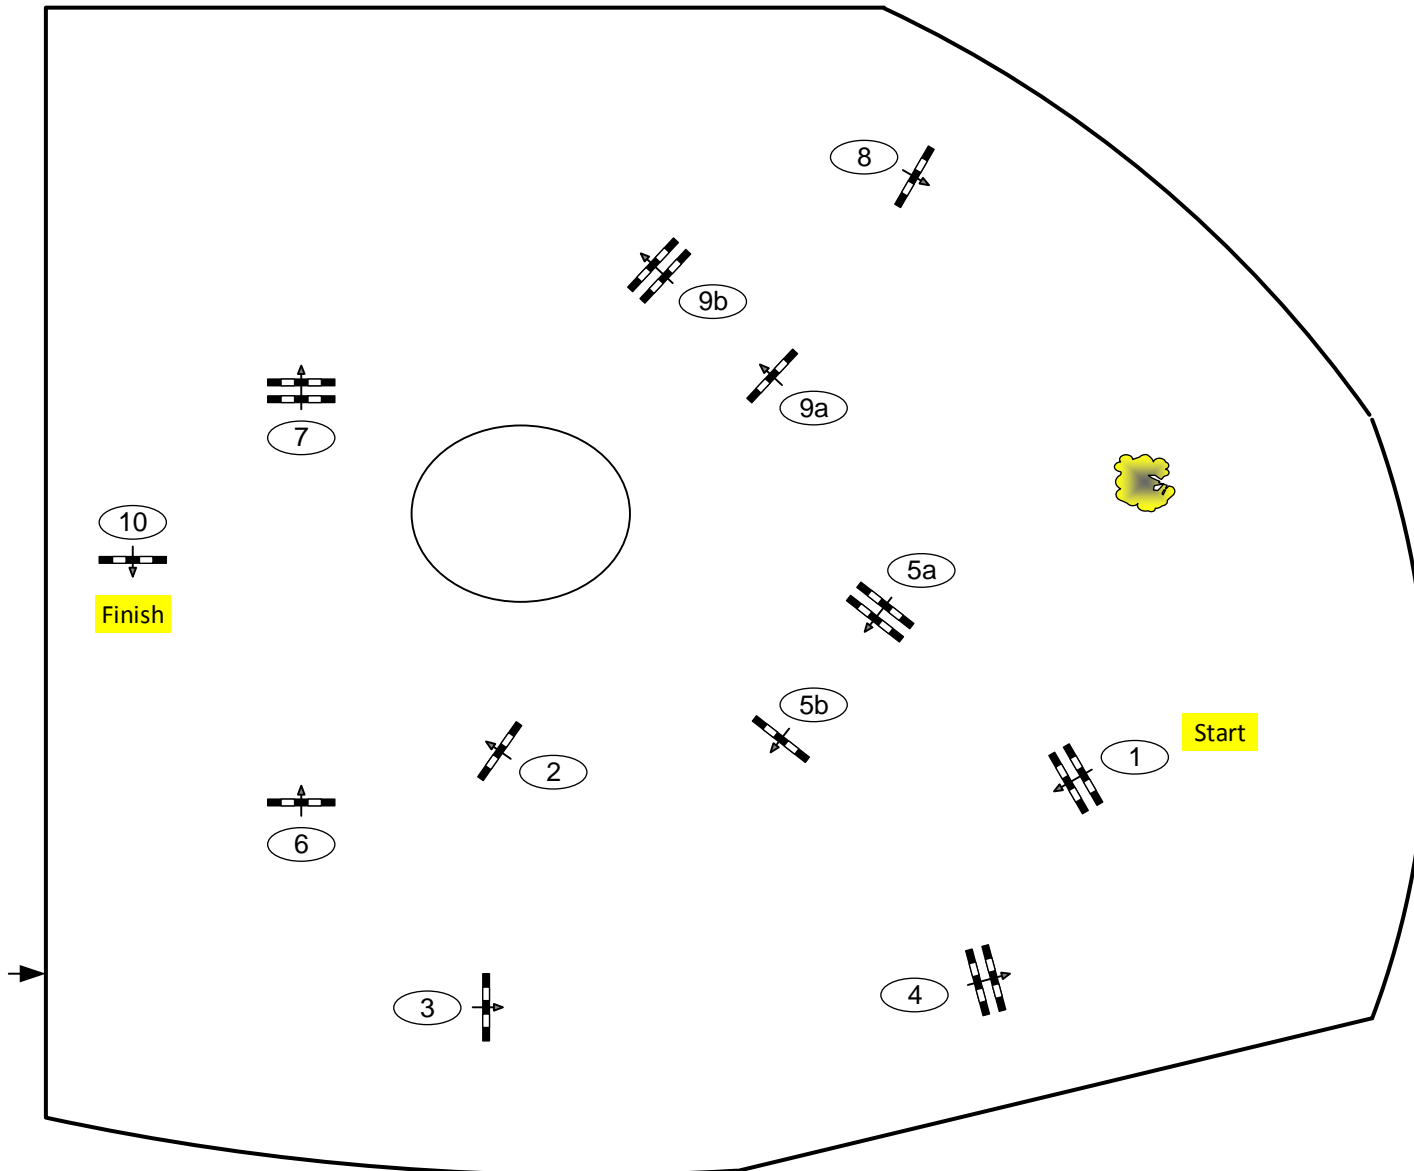

# OWL Challenge Paderborn 2021

Class No.: **25**

National Competition

Competition against the clock

Table: A  
National RG: 501,A.1  
FEI RG / Art.  
Height: 1,35 m

Speed: 350 m/min  
Length: 420 m  
Time allowed: 72 sec  
Time limit: 144 sec

Obstacles: 10  
Efforts: 11

**IsiTrade**  
Jumps by Rothenberger