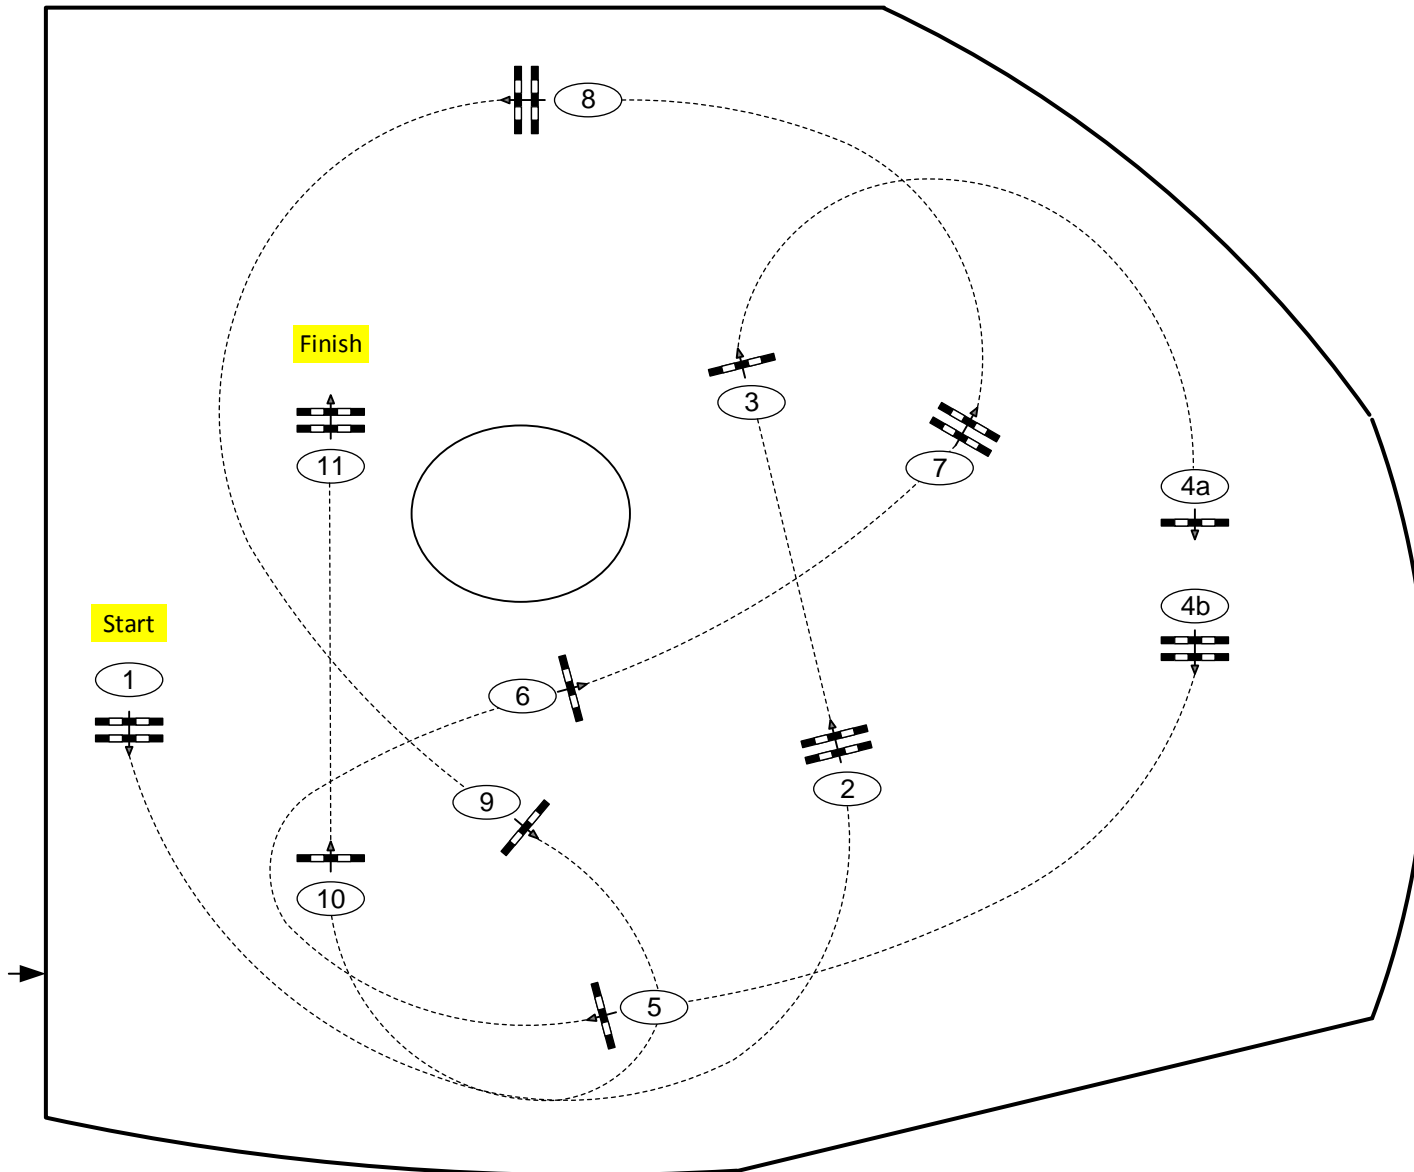

OWL Challenge Paderborn 2021

Class No.: **7 / 10 / 13**

CSIYH1

Competition against the clock

Table:

National RG:

FEI RG / Art. 238.2.1

Height: 1,30 / 1,35 / 1,40 m

Speed: 350 m/min

Length: 450 m

Time allowed: 78 sec

Time limit: 156 sec

Obstacles: 11

Efforts: 12

IsiTrade
Jumps by Rothenberger