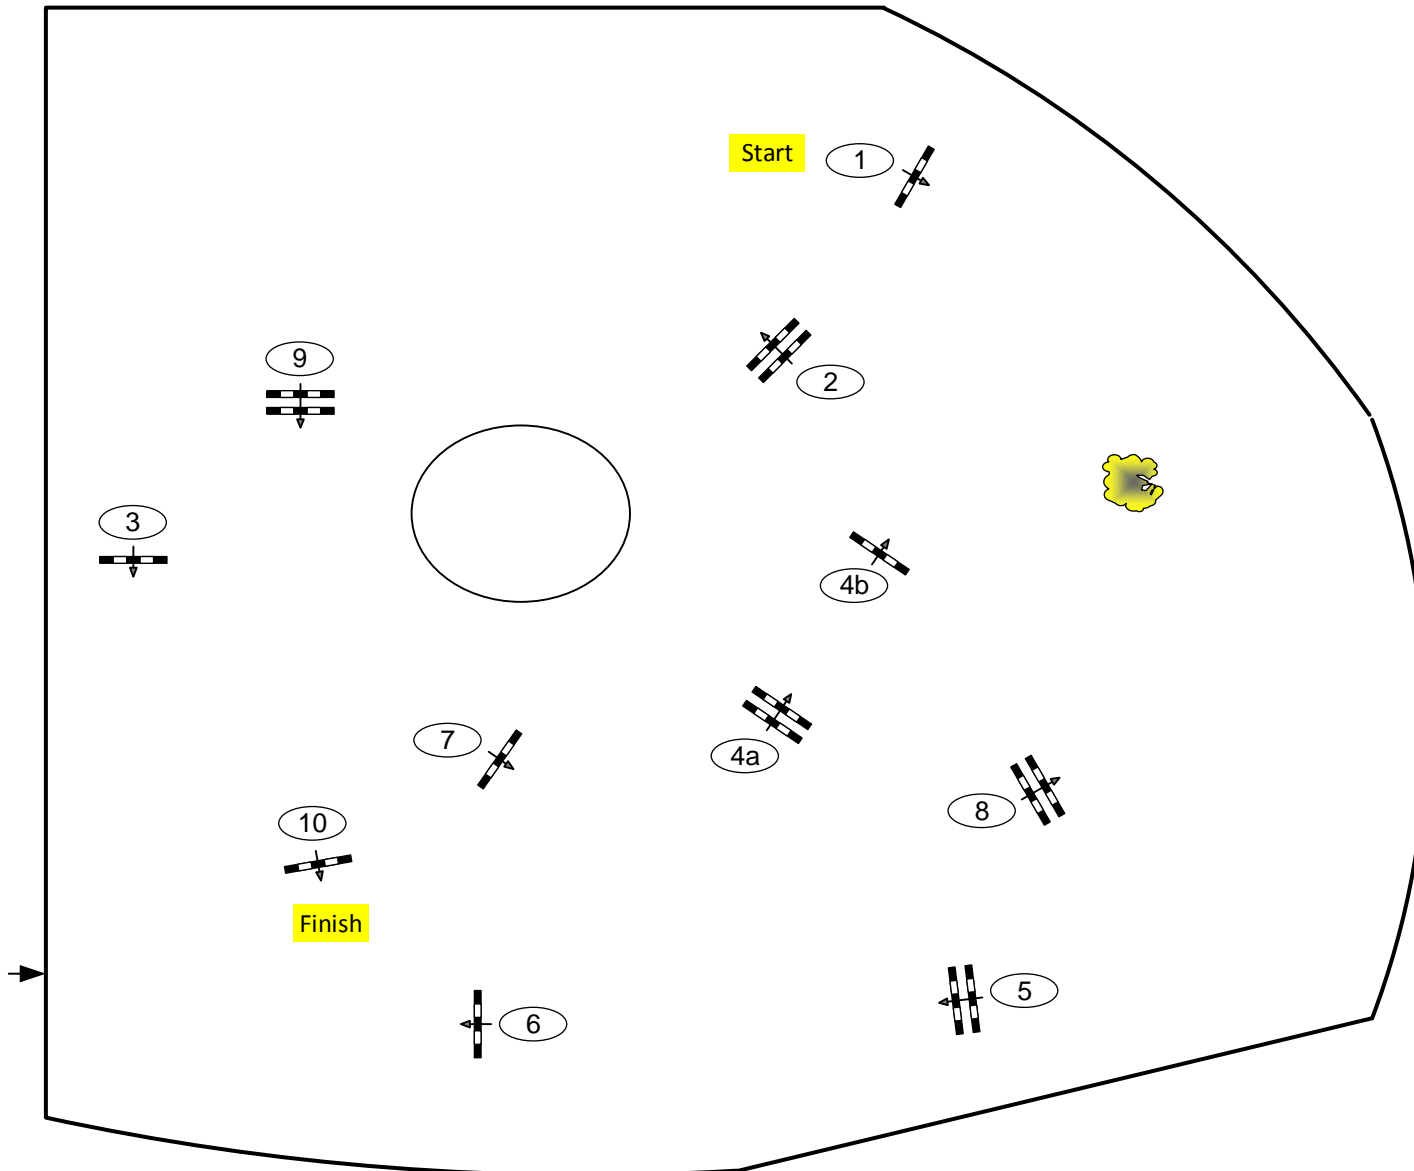

# OWL Challenge Paderborn 2021

Class No.: **32**

National Competition

Springferdeprüfung M\*

Table: A  
National RG: 363.1  
FEI RG / Art.  
Height: 1,25 m

Speed: 350 m/min  
Length: 500 m  
Time allowed: 86 sec  
Time limit: 172 sec

Obstacles: 10  
Efforts: 11

**IsiTrade**  
Jumps by Rothenberger