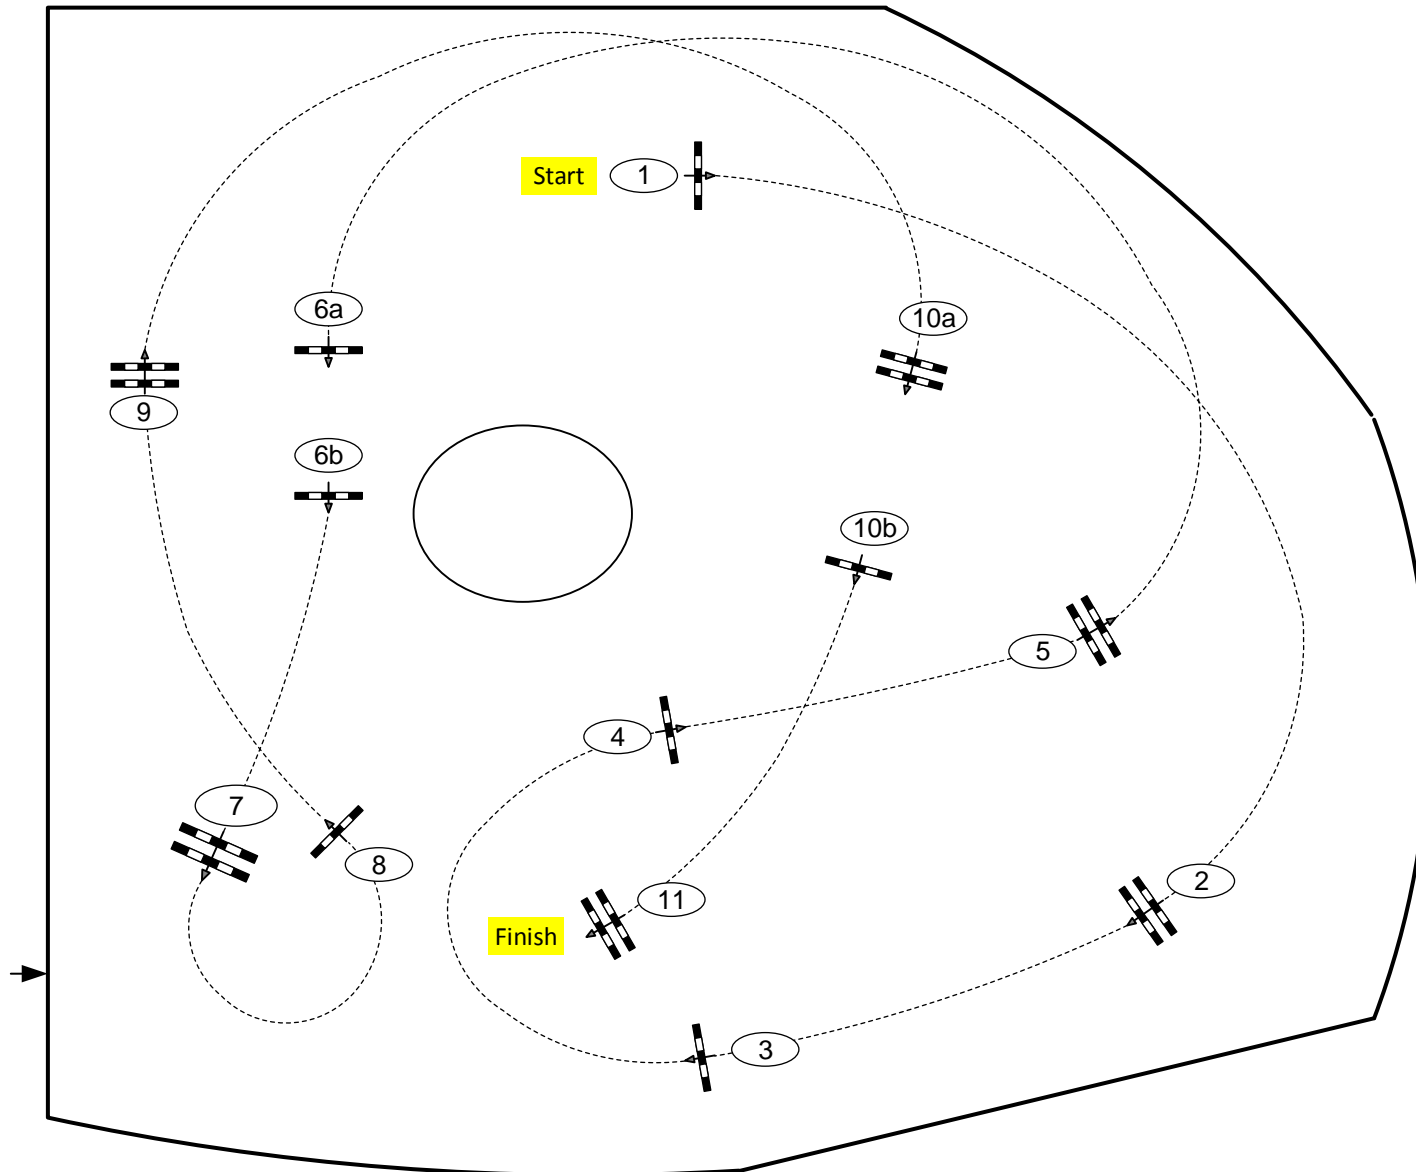

OWL Challenge Paderborn 2021

Class No.: **8 / 11 / 14**

CSIYH1

Competition against the clock

Table:

National RG:

FEI RG / Art. 238.2.1

Height: 1,30 / 1,35 / 1,40 m

Speed: 350 m/min

Length: 440 m

Time allowed: 76 sec

Time limit: 152 sec

Obstacles: 11

Efforts: 13

IsiTrade
Jumps by Rothenberger