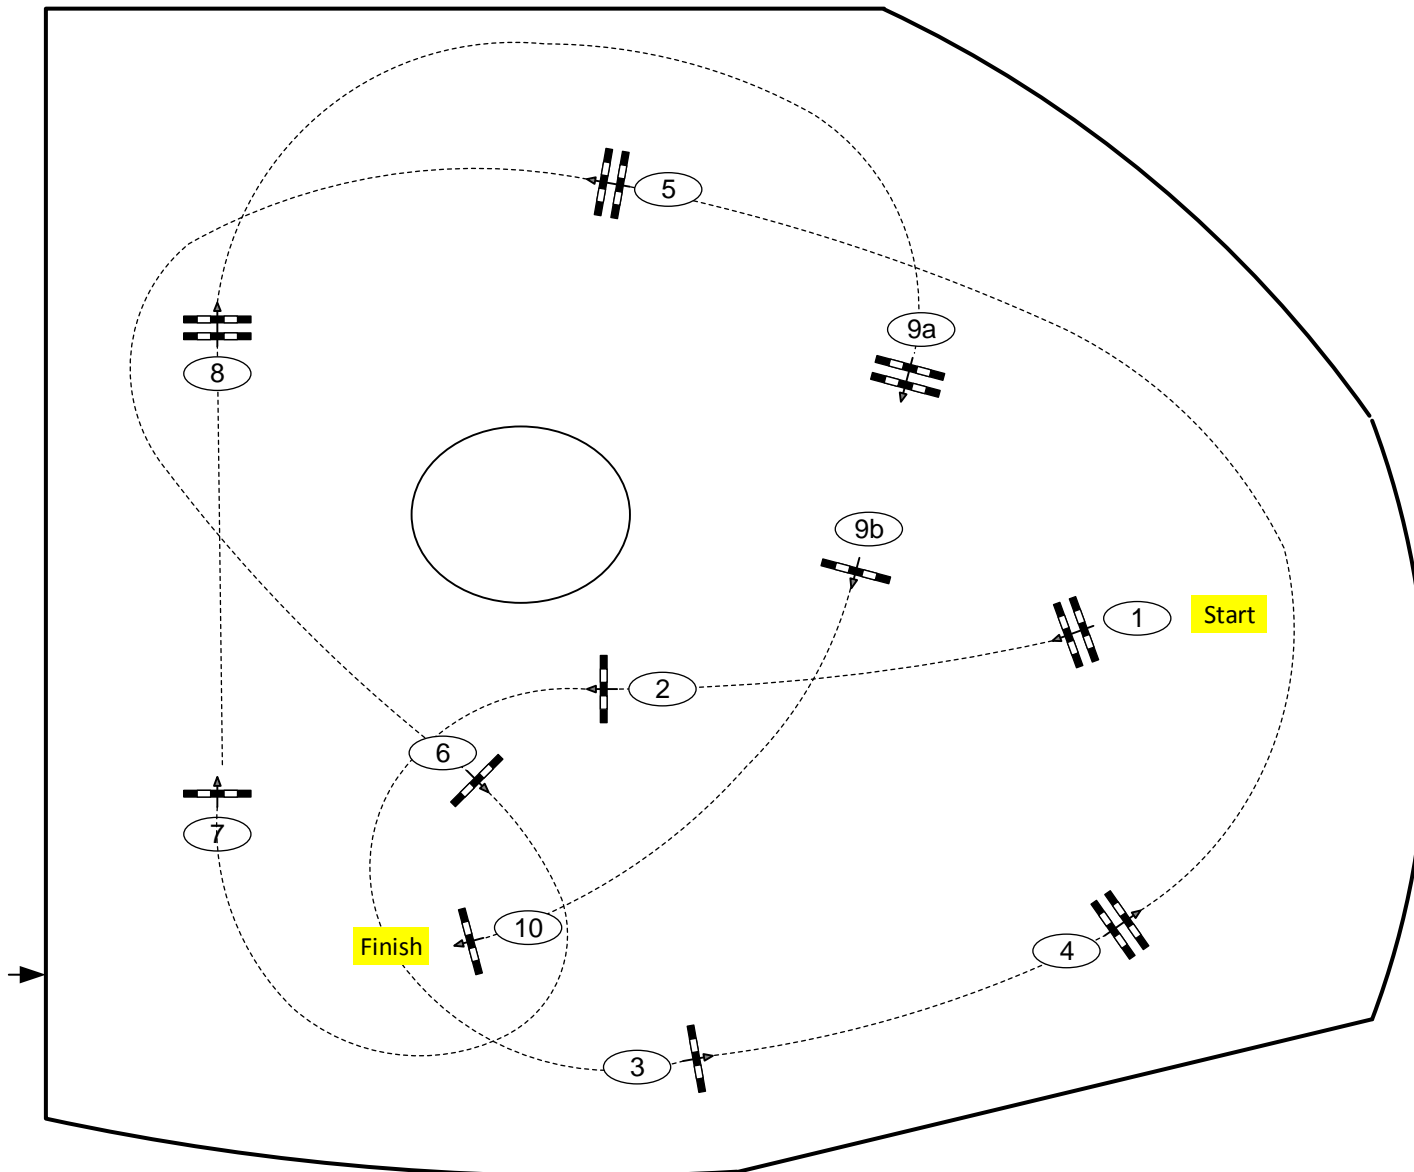

Speed: 350 m/min

Length: 440 m

Time allowed: 76 sec

Time limit: 152 sec

Obstacles: 10

Efforts: 11

IsiTrade
Jumps by Rothenberger