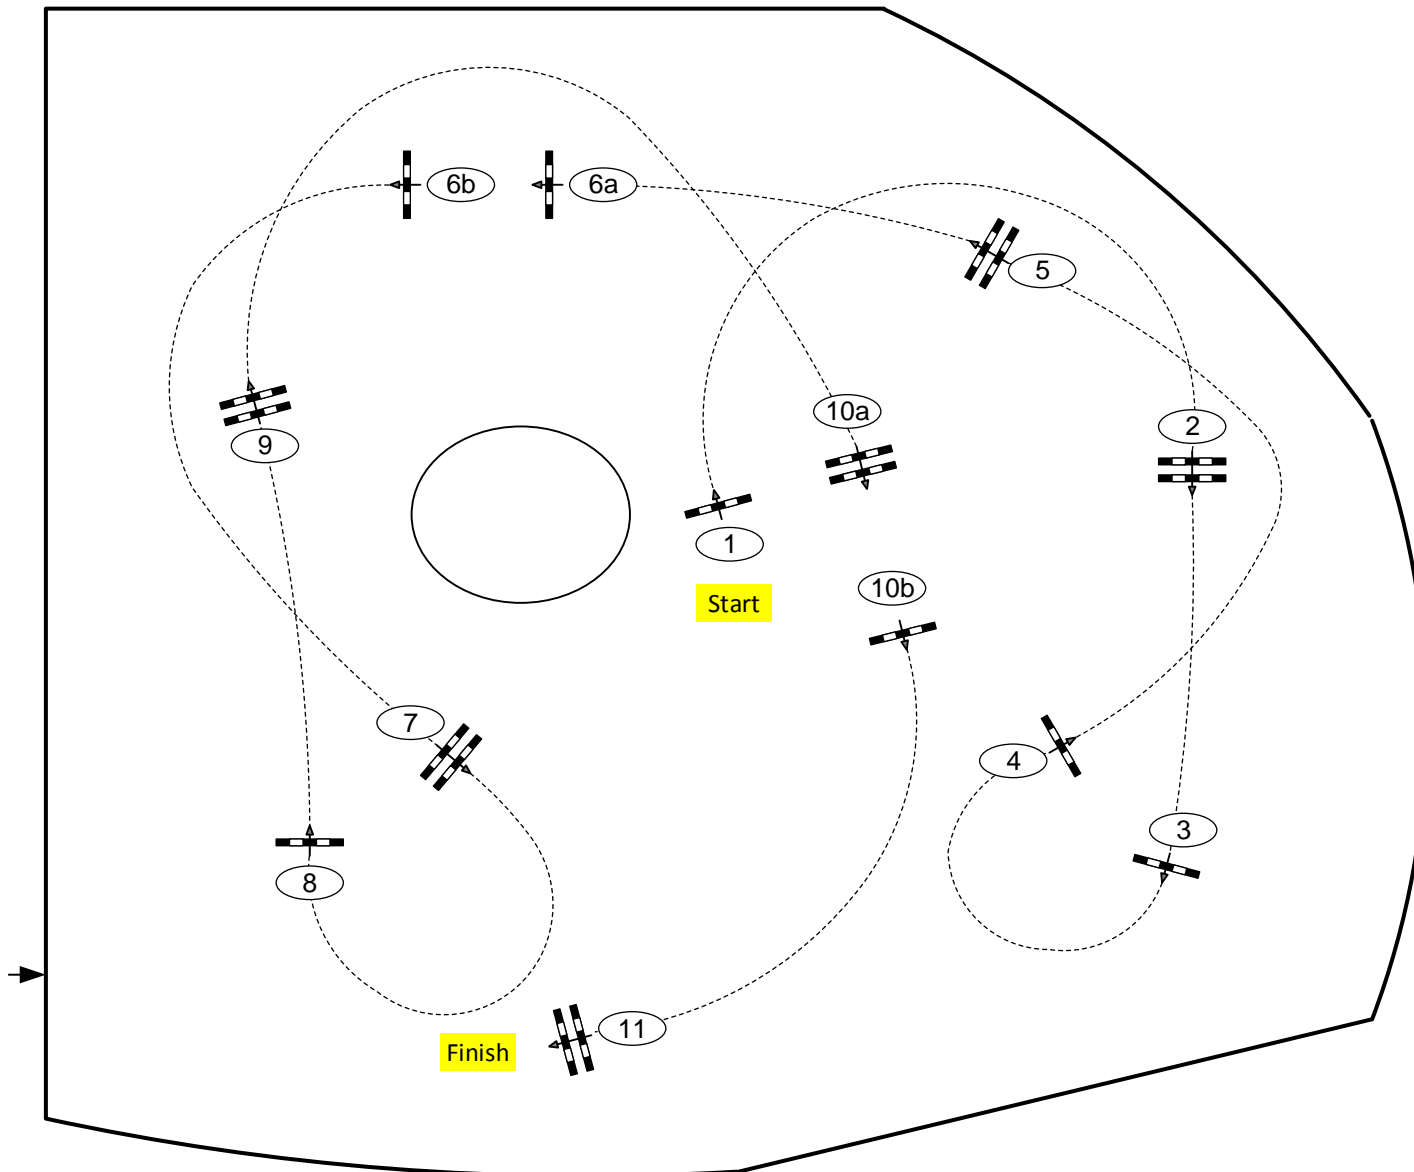

OWL Challenge Paderborn 2021

Class No.: **1**

CSI 2* Medium Tour

Competition against the clock

Table:
National RG:
FEI RG / Art. 238.2.1
Height: 1,35 m

Speed: 350 m/min
Length: 440 m
Time allowed: 76 sec
Time limit: 152 sec

Obstacles: 11
Efforts: 13

IsiTrade
Jumps by Rothenberger