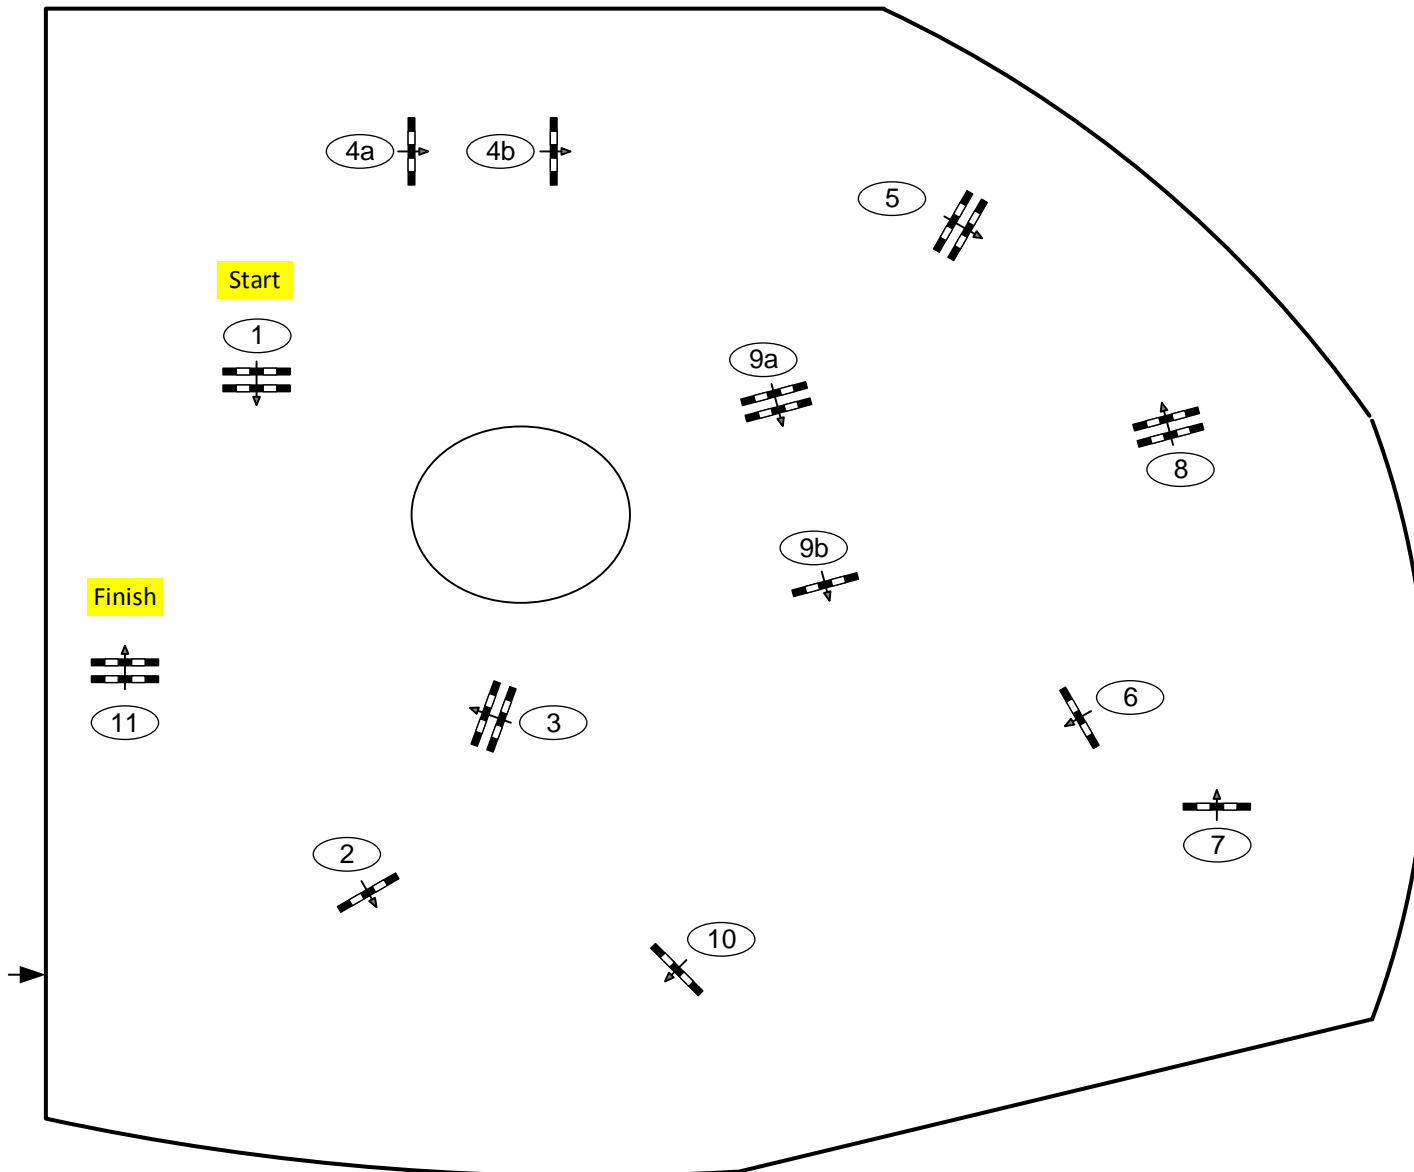

OWL Challenge Paderborn 2021

Class No.: **26**

ASC Trophy

Competition against the clock

Table: A
National RG: 501,A.1
FEI RG / Art.
Height: 1,40 m

Speed: 350 m/min
Length: 430 m
Time allowed: 74 sec
Time limit: 148 sec

Obstacles: 11
Efforts: 13

IsiTrade
Jumps by Rothenberger