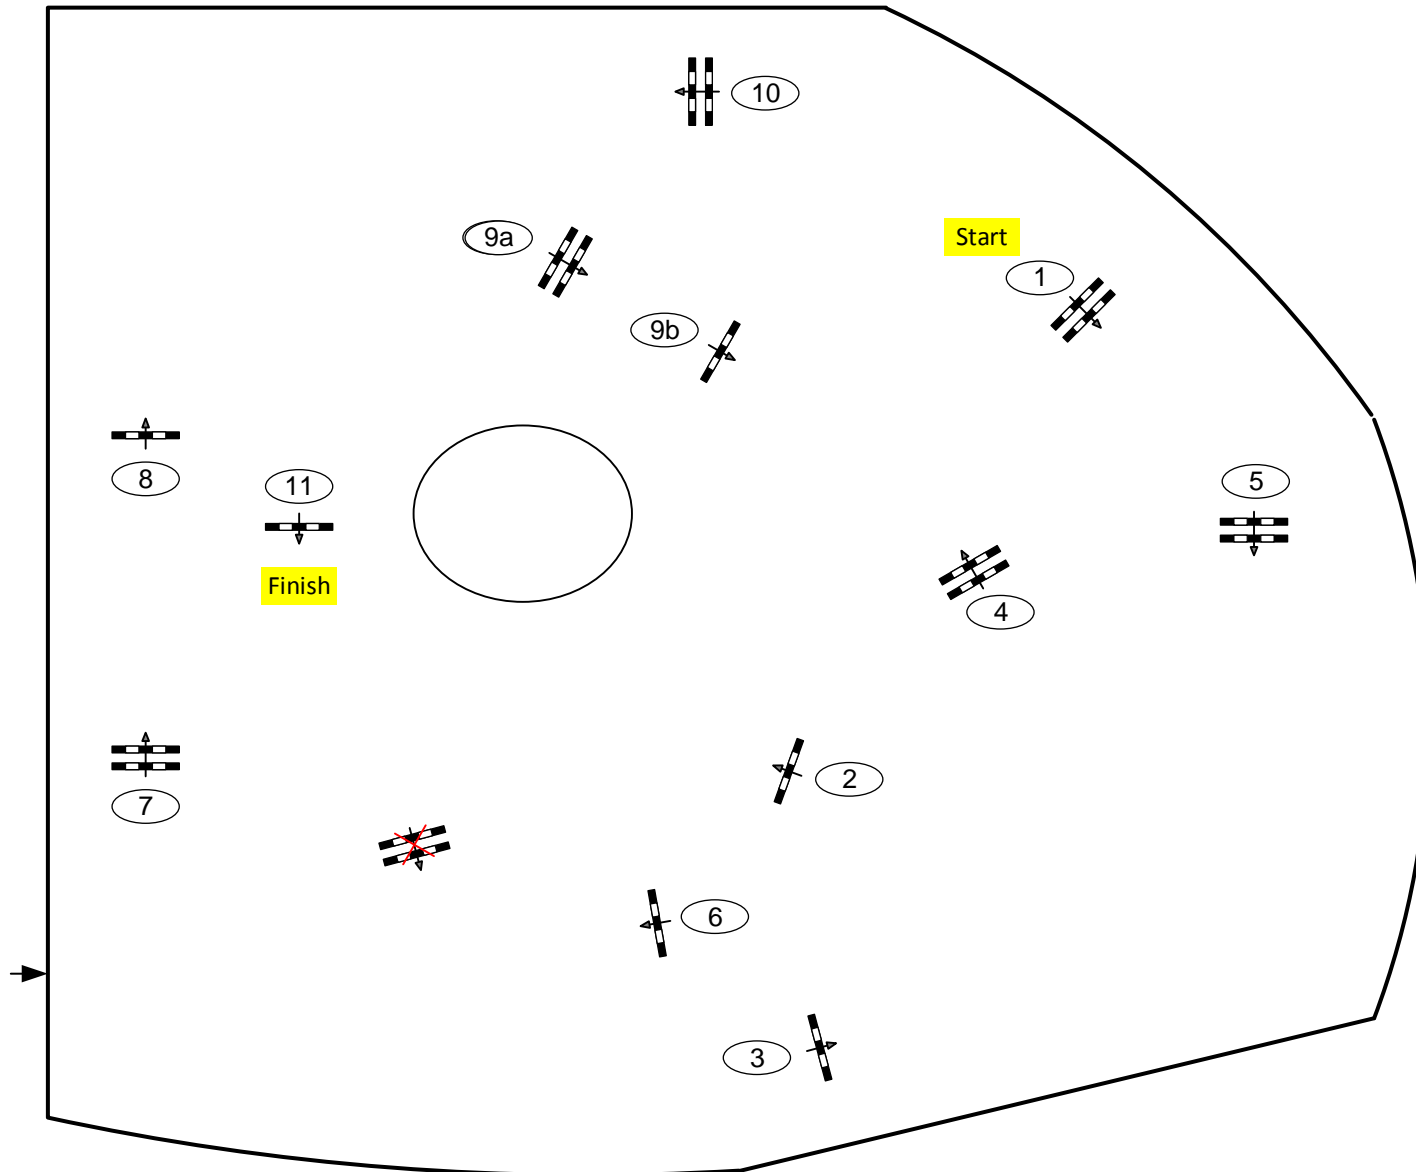

OWL Challenge Paderborn 2021

Class No.: **28**

Team Competition

Competition against the clock

Table: A
National RG: 501,A.1
FEI RG / Art.
Height: 1,35 m

Speed: 350 m/min
Length: 440 m
Time allowed: 76 sec
Time limit: 152 sec

Obstacles: 11
Efforts: 12

IsiTrade
Jumps by Rothenberger