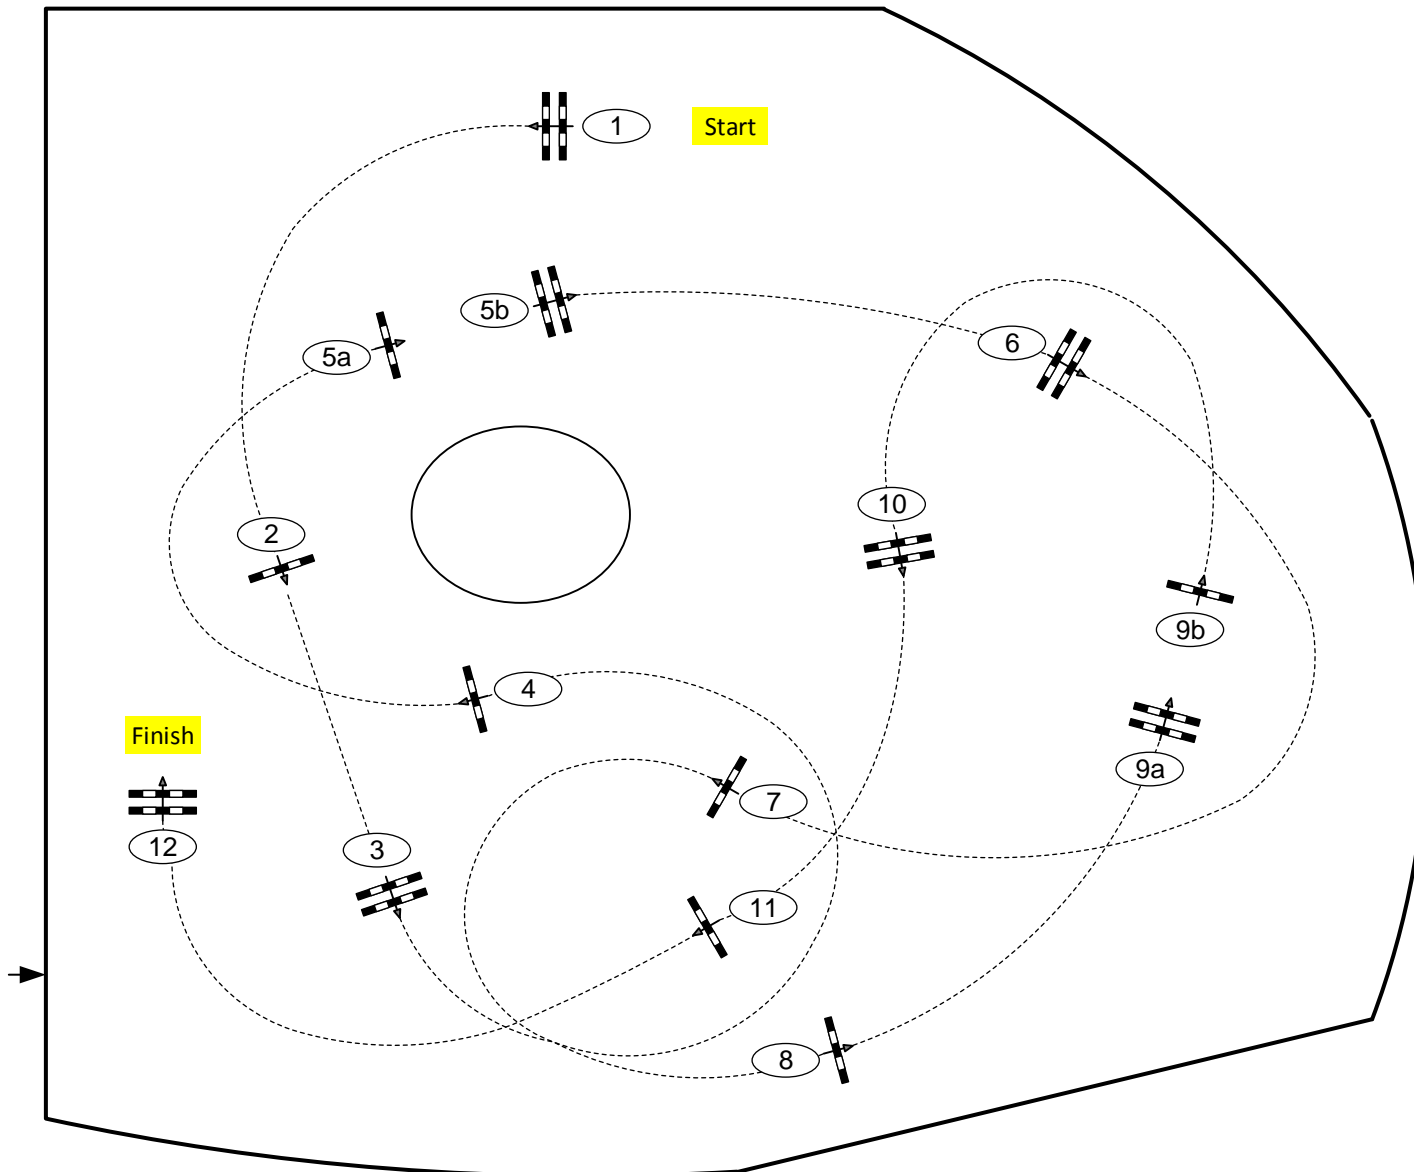

OWL Challenge Paderborn 2021

Class No.: **4**

CSI 2* Big Tour

Competition against the clock

Table:
National RG:
FEI RG / Art. 238.2.1
Height: 1,40 m

Speed: 350 m/min
Length: 460 m
Time allowed: 79 sec
Time limit: 158 sec

Obstacles: 12
Efforts: 14

IsiTrade
Jumps by Rothenberger