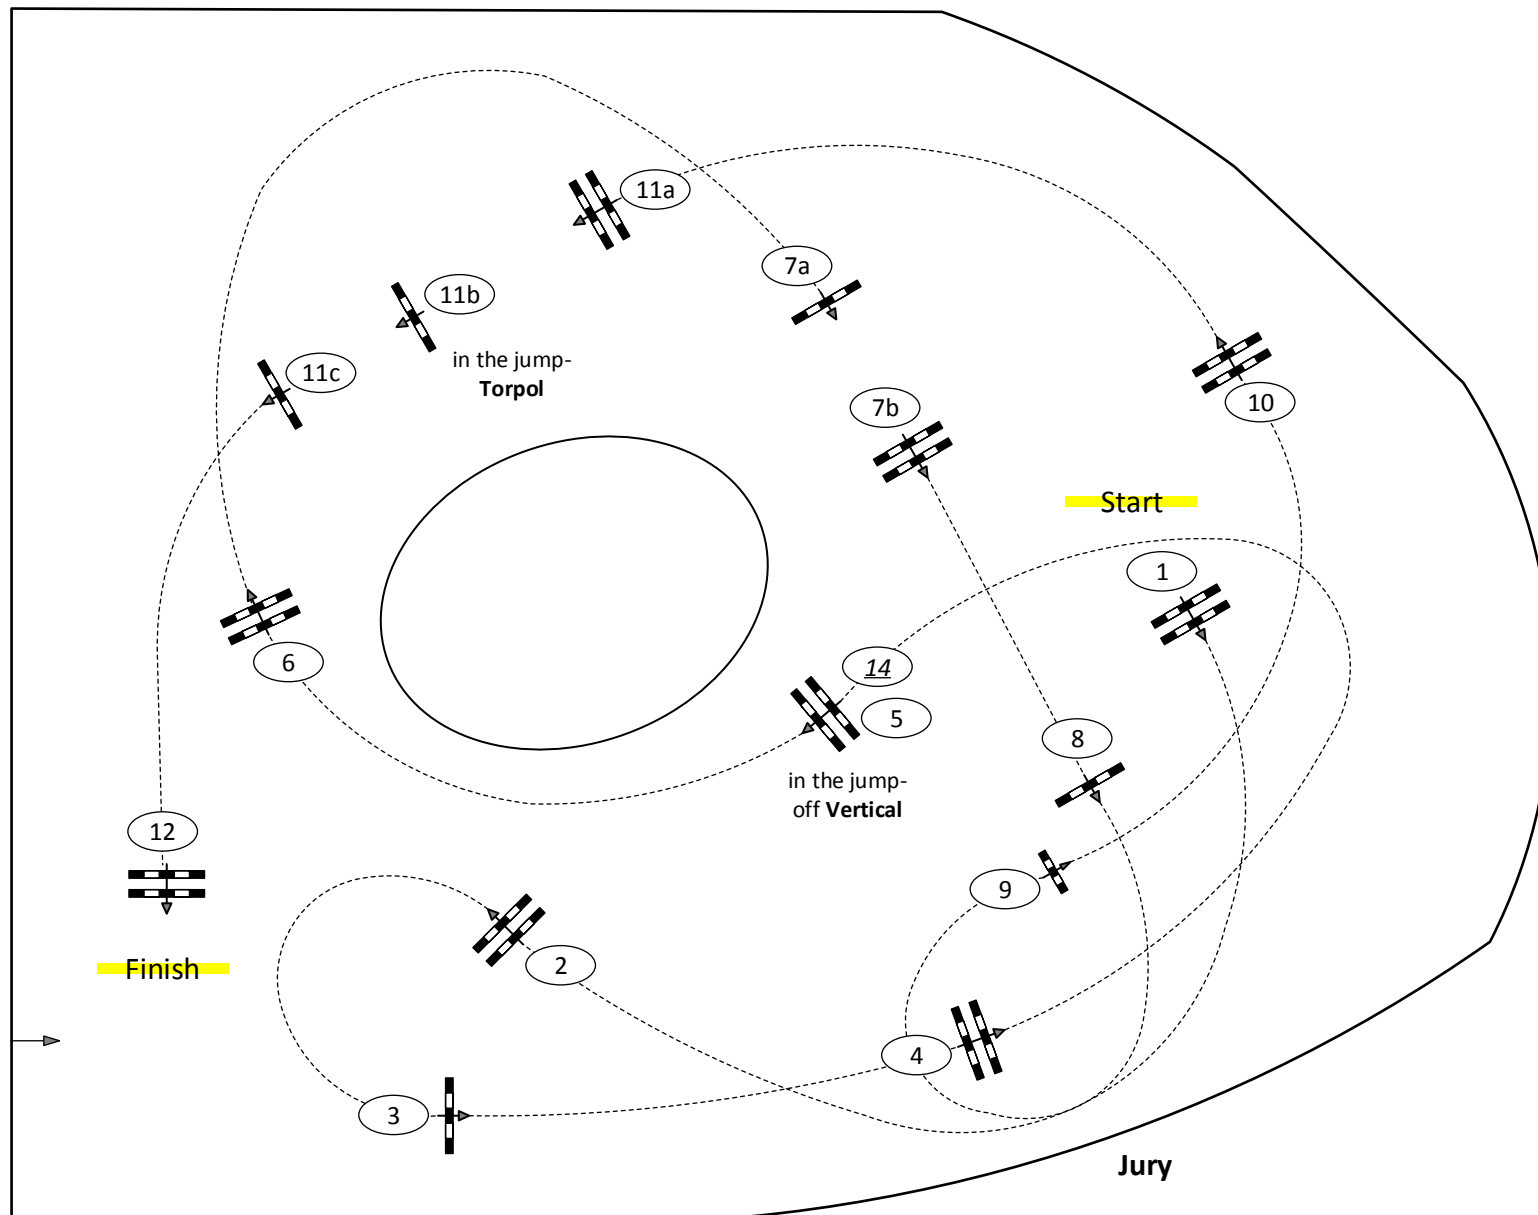

Paderborn OWL Challenge

Class No.: 6

Big Tour

Competition with one jump-off

Sonntag, 12. September 2021

Table: A
National RG:
FEI RG / Art. 238.2.2
Height: 1,45 m

Speed: 375 m/min

Length: 540 m
Time allowed: 87 sec
Time limit: 174 sec

Obstacles: 12
Efforts: 15

1st Jump-off:
12 - 4 - 14 - 6 - 7ab - 10 - 11b
Length: 320 m
Time allowed: 52 sec
Time limit: 104 sec

IsiGrade
Jumps by Rothenberger

ParcoursTeam:
Frank Rothenberger
Peter Schumacher
Otmar Schmid
Melanie Pierzina