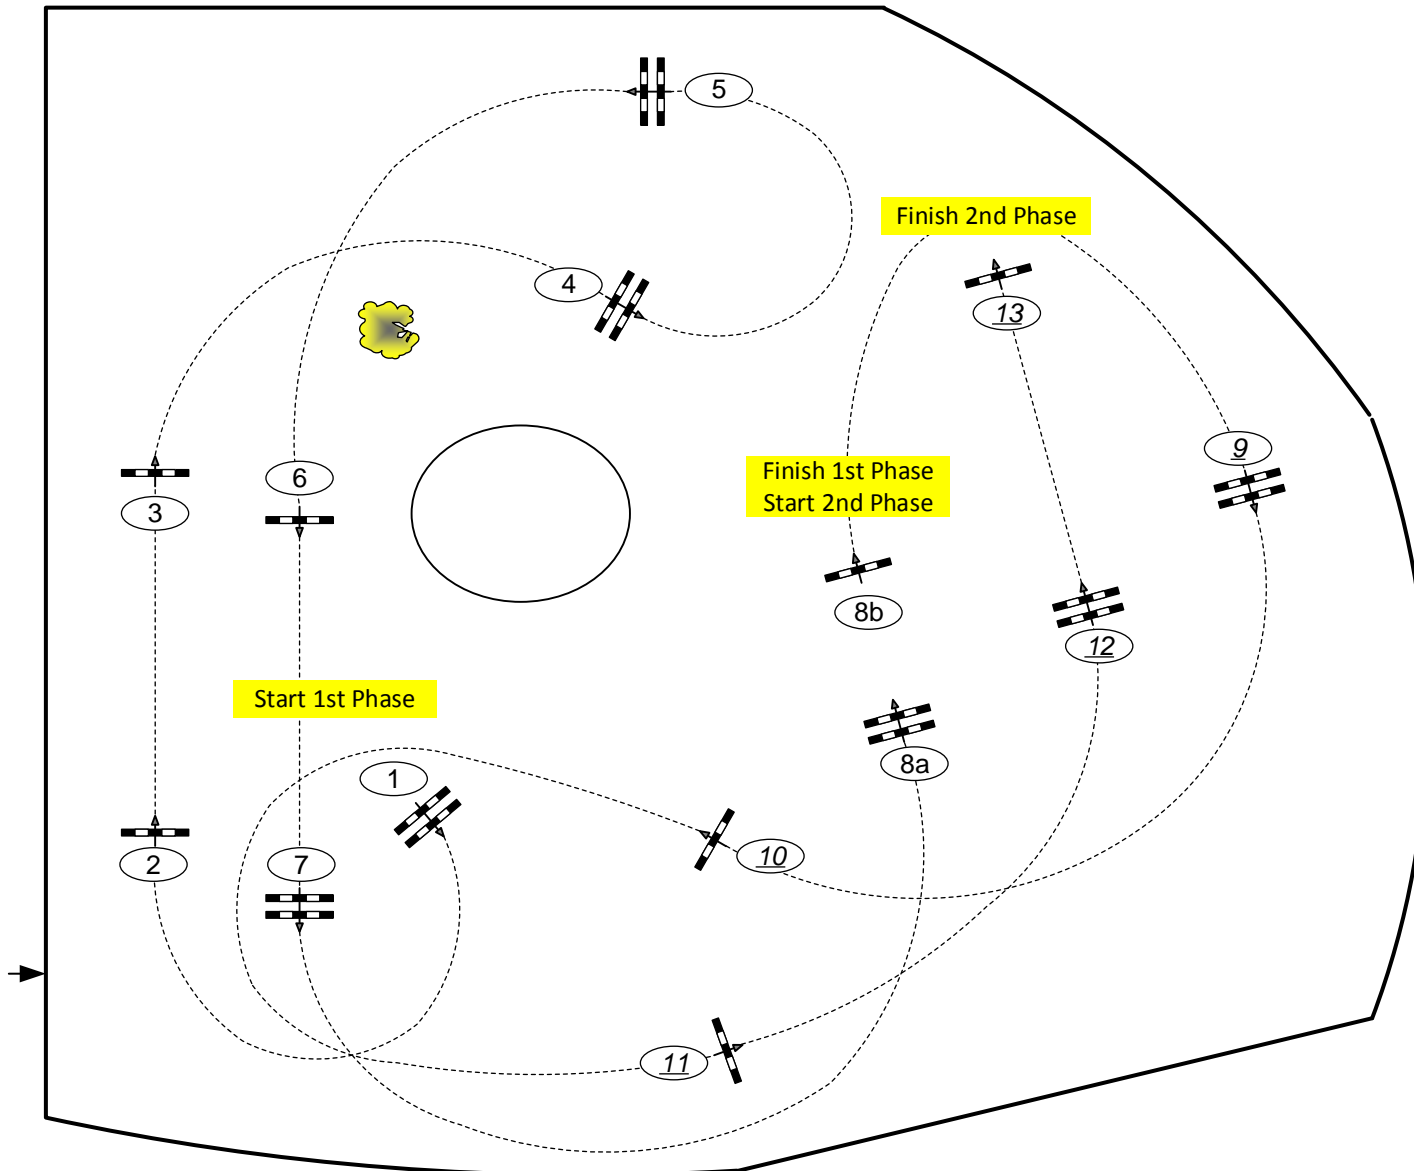

# OWL Challenge Paderborn 2021

Class No.: **18 / 21 / 24**

En Garde Amateur Trophy

Competition in two Phases

Table:

National RG:

FEI RG / Art. 274.1.5.3

Height: 1,15 / 1,25 / 1,40 m

Speed: 350 m/min

Length: 340 m

Time allowed: 59 sec

Time limit: 118 sec

Obstacles: 13

Efforts: 14

2nd Phase:

9-13

Length: 270 m

Time allowed: 47 sec

Time limit: 94 sec

**IsiGrade**  
Jumps by Rothenberger