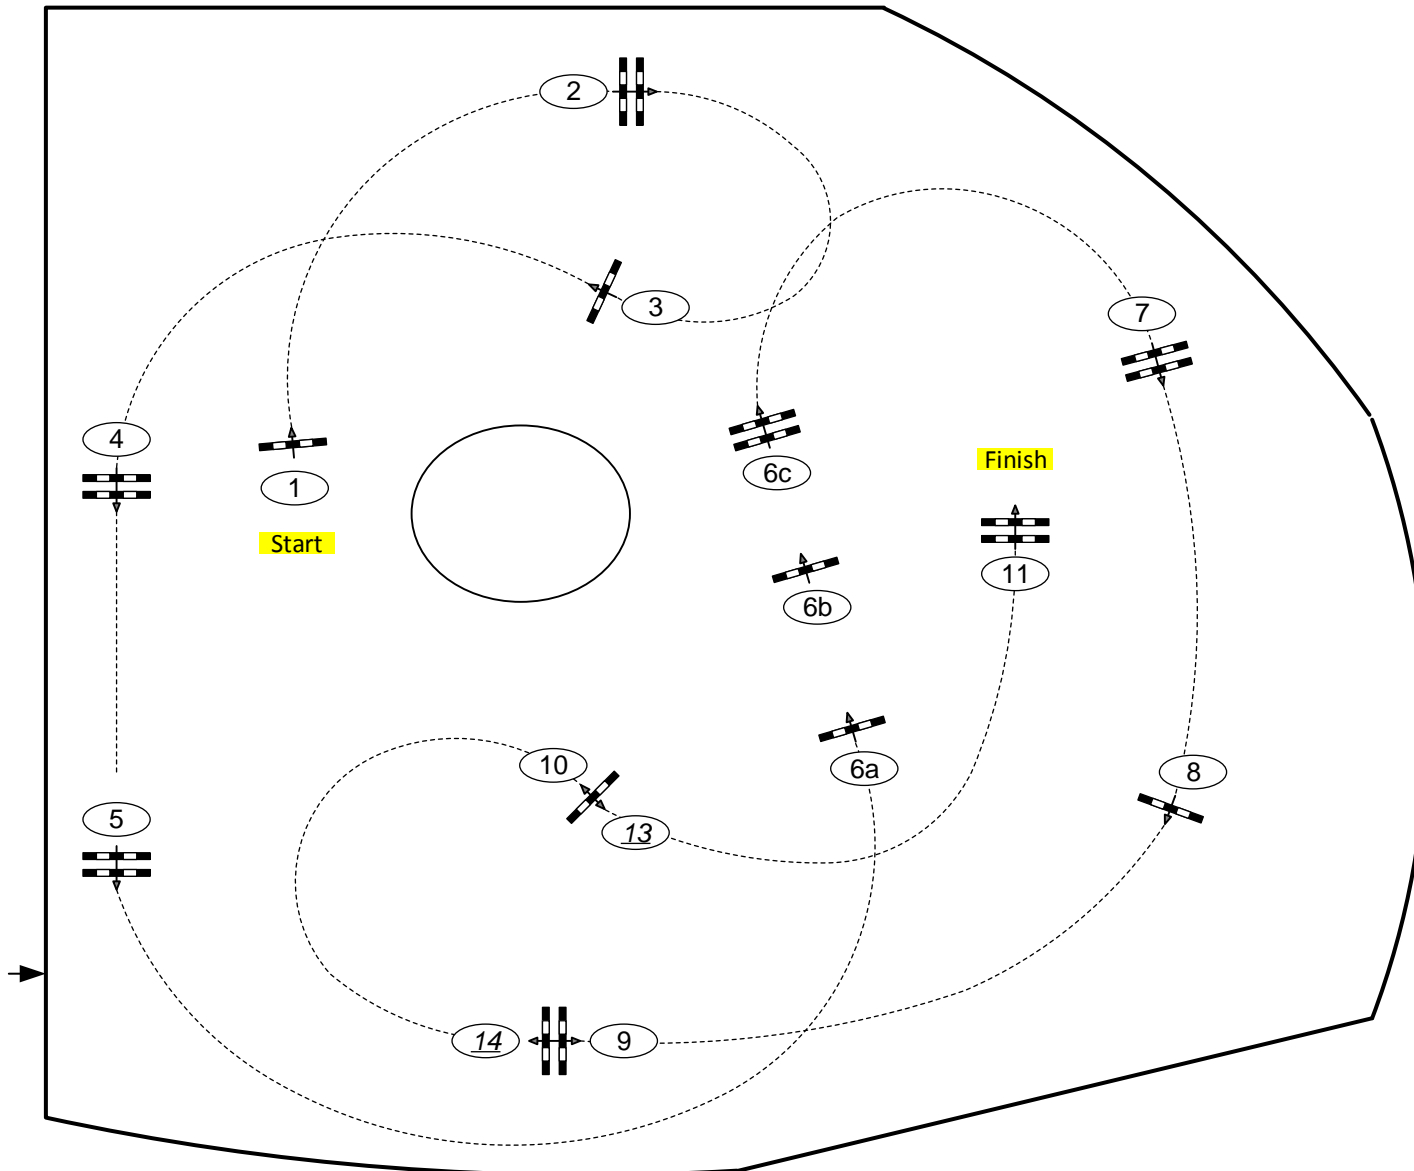

OWL Challenge Paderborn 2021

Class No.: **27**

ASC Trophy

Competition with one jump-off

Table: A
National RG: 501,B.1
FEI RG / Art.
Height: 1,40 m

Speed: 350 m/min
Length: 425 m
Time allowed: 73 sec
Time limit: 146 sec

Obstacles: 11
Efforts: 13

1st Jump-off:
3-4-6bc-7-13-14-11
Length: 330 m
Time allowed: 57 sec
Time limit: 114 sec

IsiGrade
Jumps by Rothenberger