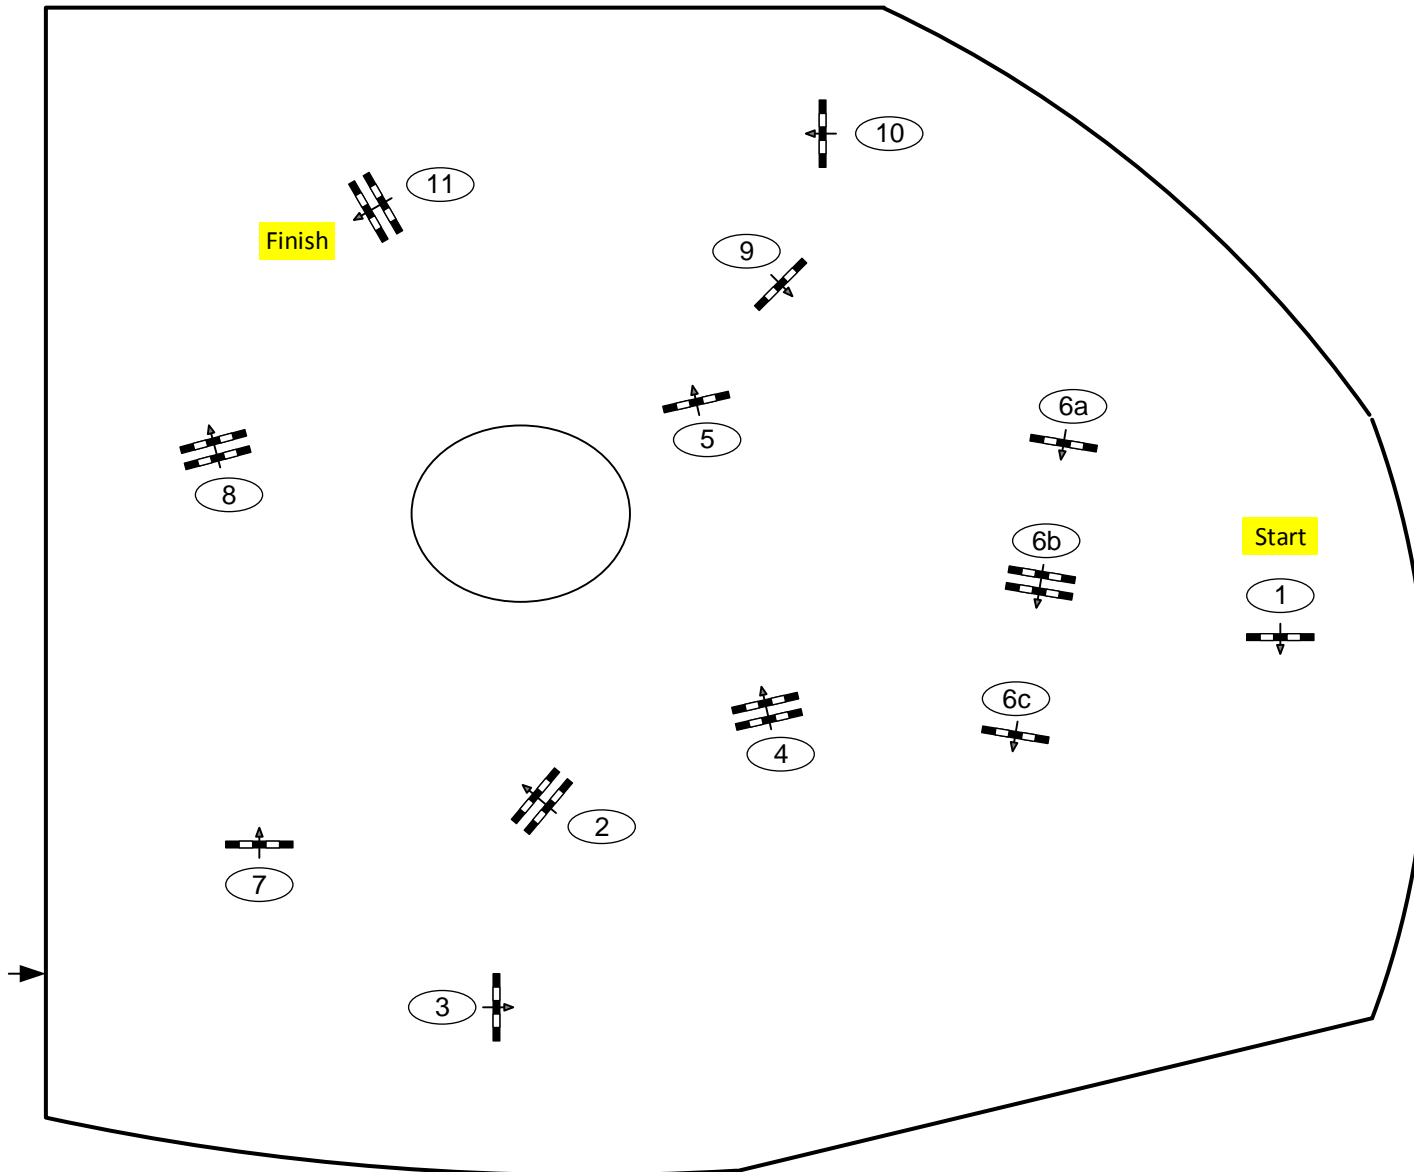

# OWL Challenge Paderborn 2021

Class No.: **29 / 30**

Team Competition

Competition against the clock

Table: A  
National RG: 501,A.1  
FEI RG / Art.  
Height: 1,35 m

Speed: 350 m/min  
Length: 430 m  
Time allowed: 74 sec  
Time limit: 148 sec

Obstacles: 11  
Efforts: 13

**IsiTrade**  
Jumps by Rothenberger