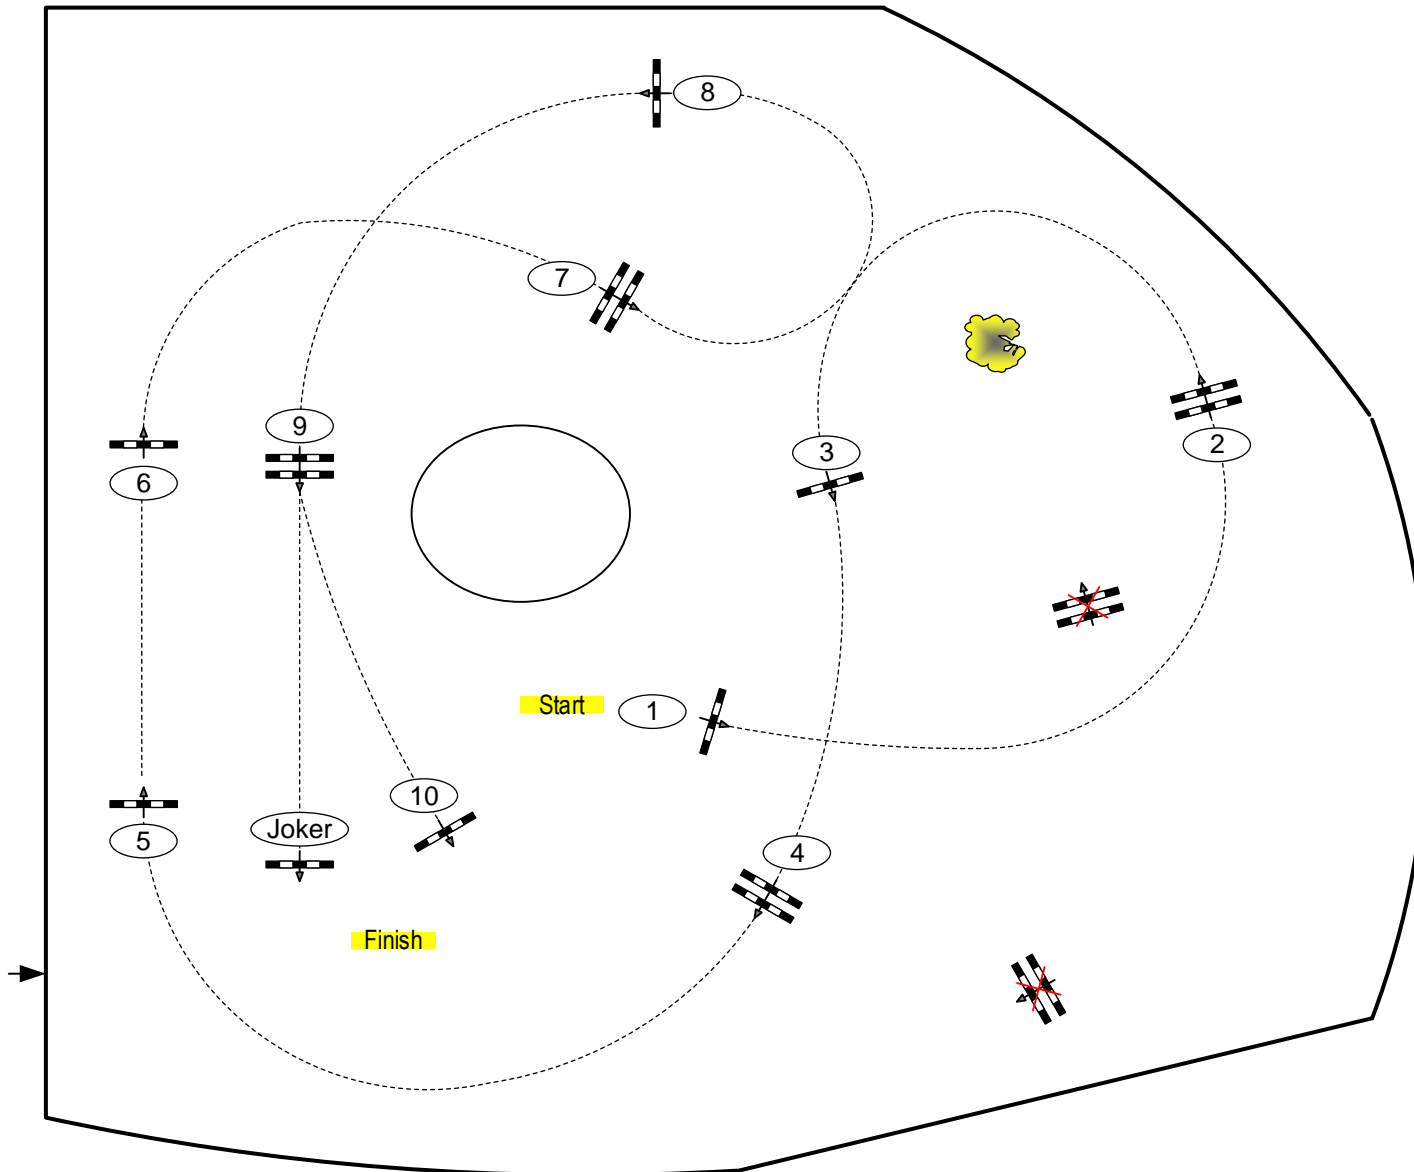

Speed: 350 m/min

Length: 360 m

Time allowed: 62 sec

Time limit: 124 sec

Obstacles: 10

Efforts: 10

IsiTrade
Jumps by Rothenberger