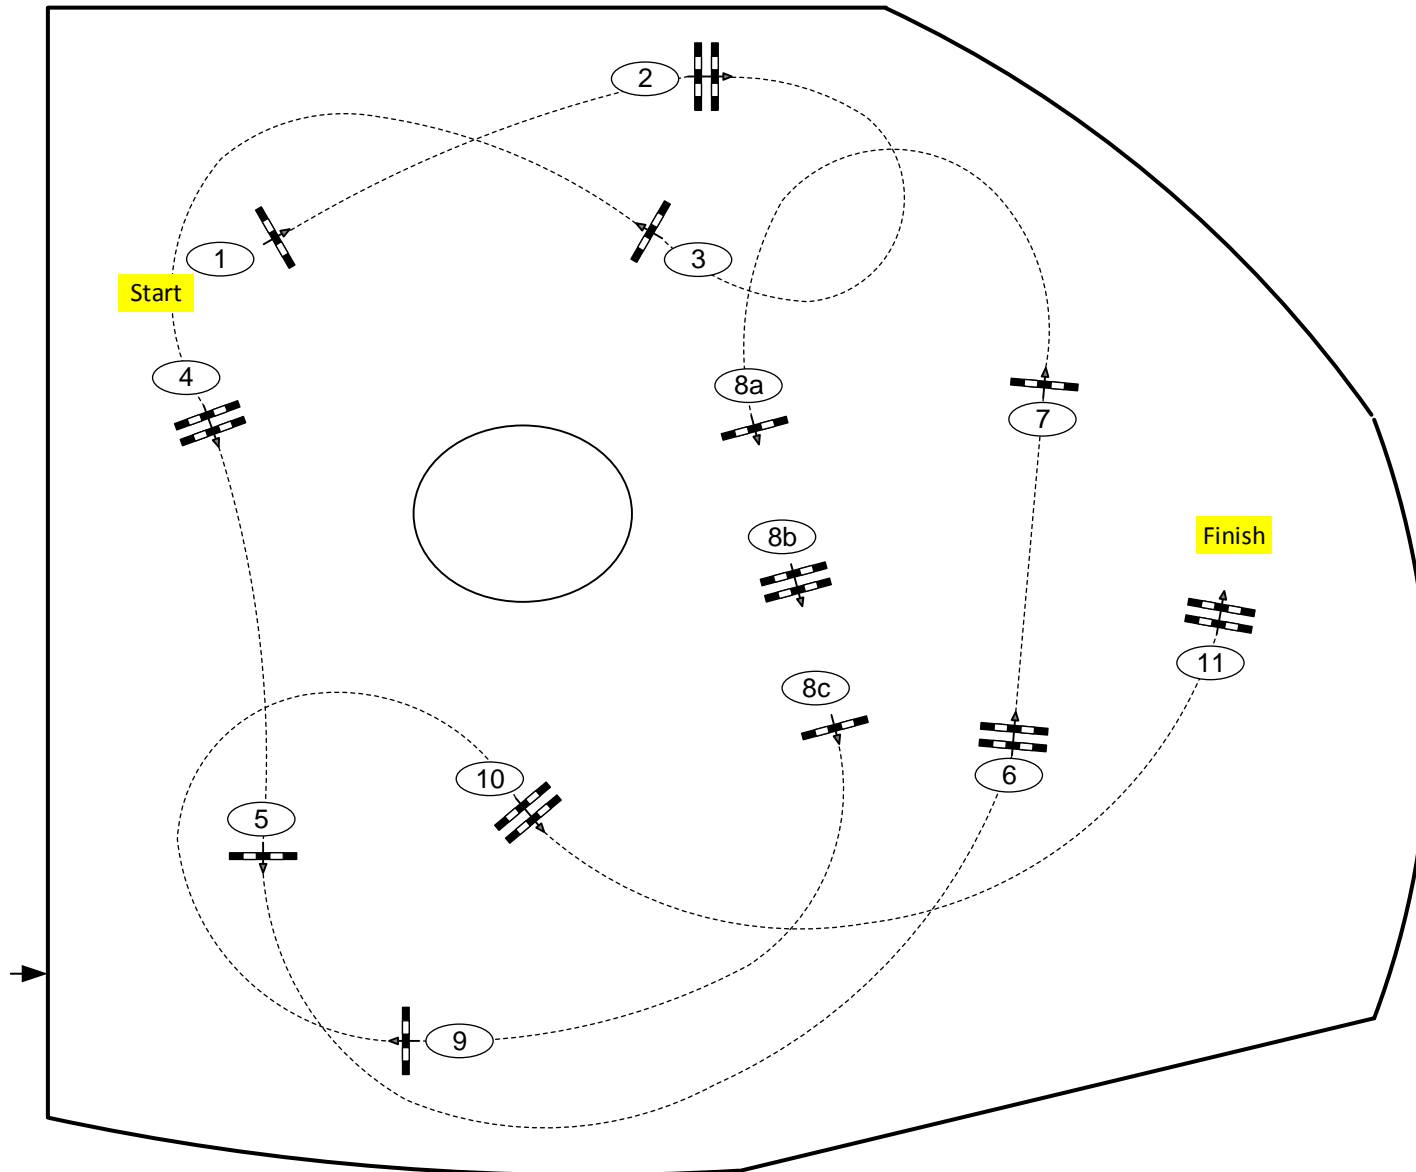

OWL Challenge Paderborn 2021

Class No.: **5**

CSI2* Large Tour

Competition against the clock

Table:
National RG:
FEI RG / Art. 238.2.1
Height: 1,45 m

Speed: 350 m/min
Length: 430 m
Time allowed: 74 sec
Time limit: 148 sec

Obstacles: 11
Efforts: 13

IsiTrade
Jumps by Rothenberger