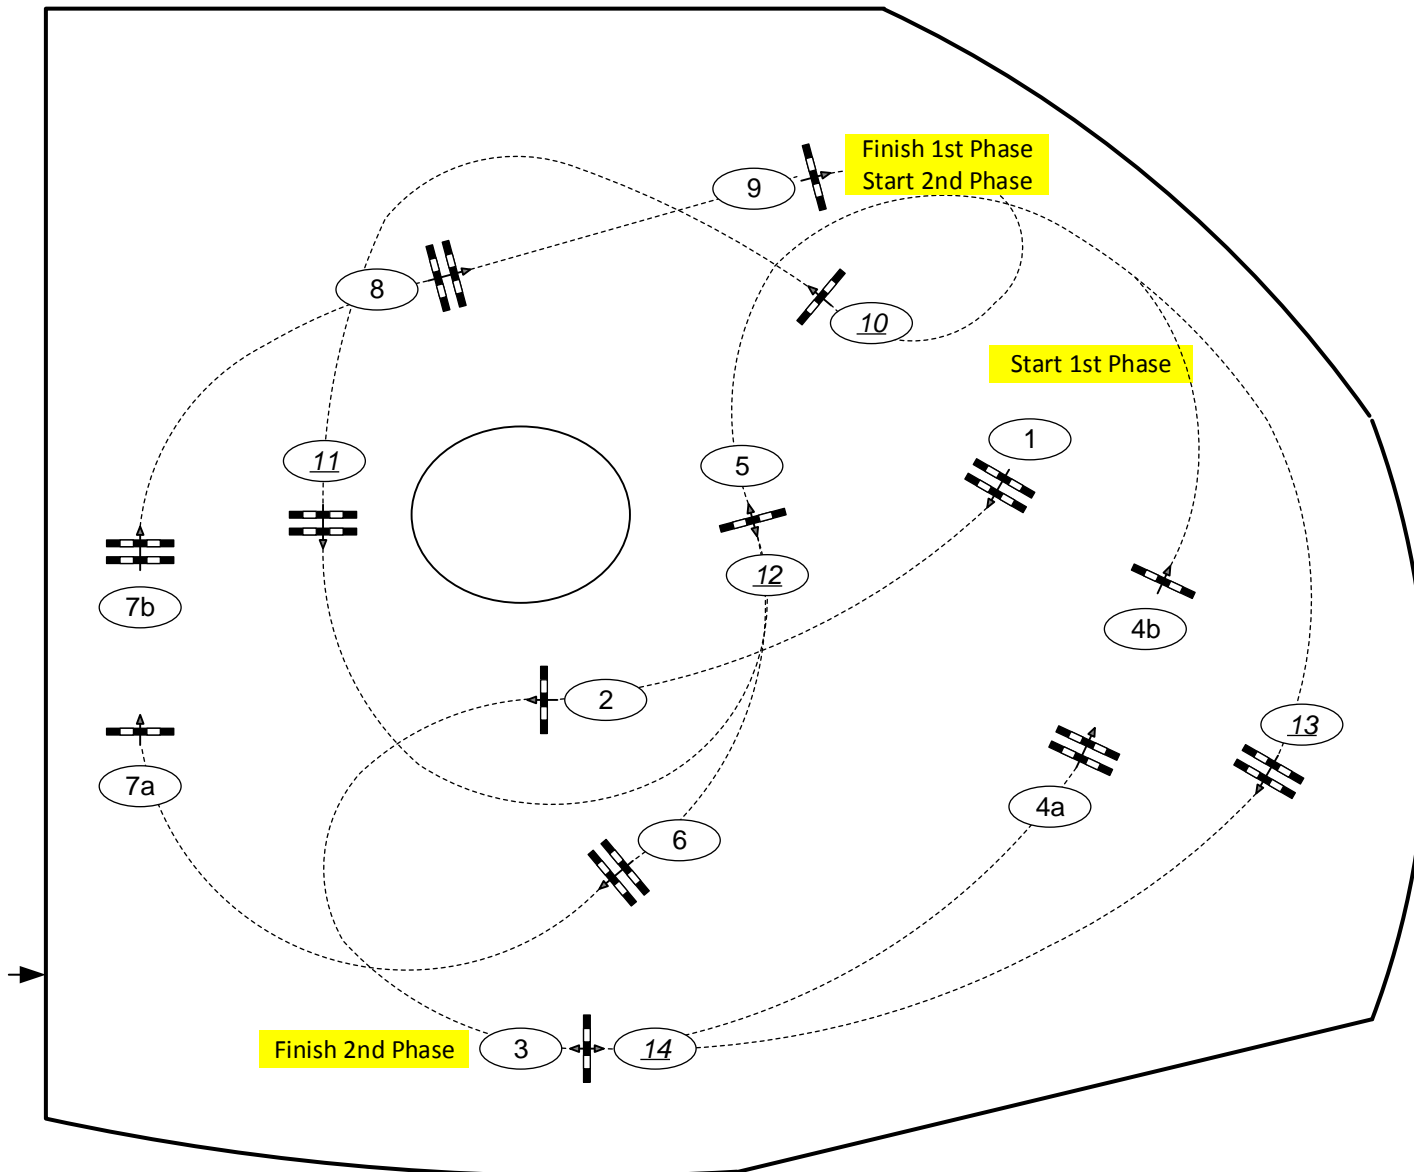

OWL Challenge Paderborn 2021

Class No.: **3**

CSI 2* Medium Tour Final

Competition in two Phases

Table:
National RG:
FEI RG / Art. 274.1.5.3
Height: 1,40 m

Speed: 375 m/min
Length: 340 m
Time allowed: 55 sec
Time limit: 110 sec

Obstacles: 14
Efforts: 16

2nd Phase:
10-14
Length: 250 m
Time allowed: 40 sec
Time limit: 80 sec

IsiGrade
Jumps by Rothenberger